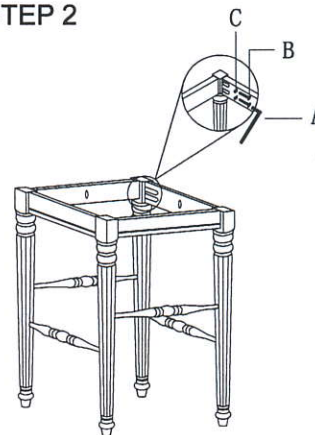

ÉTAPE / STEP 2