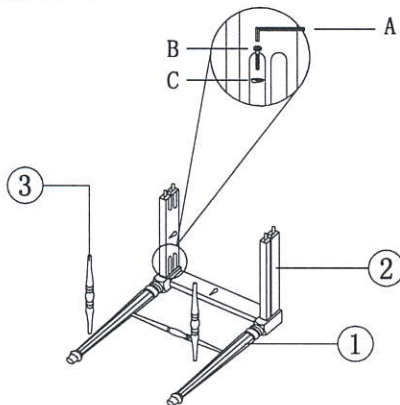

IDENTIFICATION DES PIÈCES
PARTS IDENTIFICATION

No	DES PIECES / PARTS	Qty
1	Cadre De Patte / Leg Frame	4 Pcs
2	Rail De Cote / Side Rail	4 Pcs
3	Barre De Cote / Side Bar	4 Pcs
4	Coussin De Siege / Cushion Seat	2 Pcs

IDENTIFICATION DES PIÈCES DE MONTAGE
HARDWARE IDENTIFICATION

A		Cle Allen M4 / Allen Key M4	1 Pcs
B		JCBC Vis M6 x 50mm / JCBC Screw M6 x 50mm	16 Pcs
C		Rondelle En Nylon C95 / Nylon Washer C95	16 Pcs
D		Vis CSK M4 x 38mm / CSK Screw M4 x 38mm	8 Pcs
E		Vis CSK M4 x 25mm / CSK Screw M4 x 25mm	8 Pcs

ÉTAPE / STEP 1