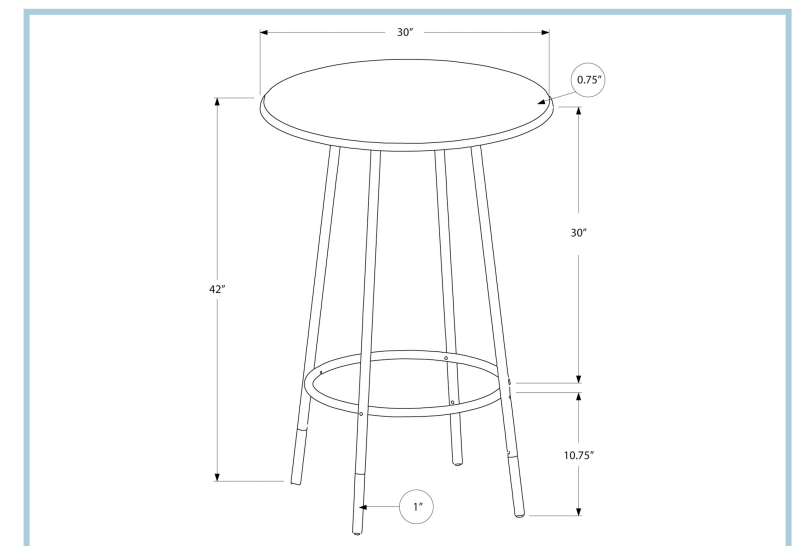

I 2310

I 2310 - HOME BAR - 30" DIA / ESPRESSO MARBLE / COFFEE METAL

BAR