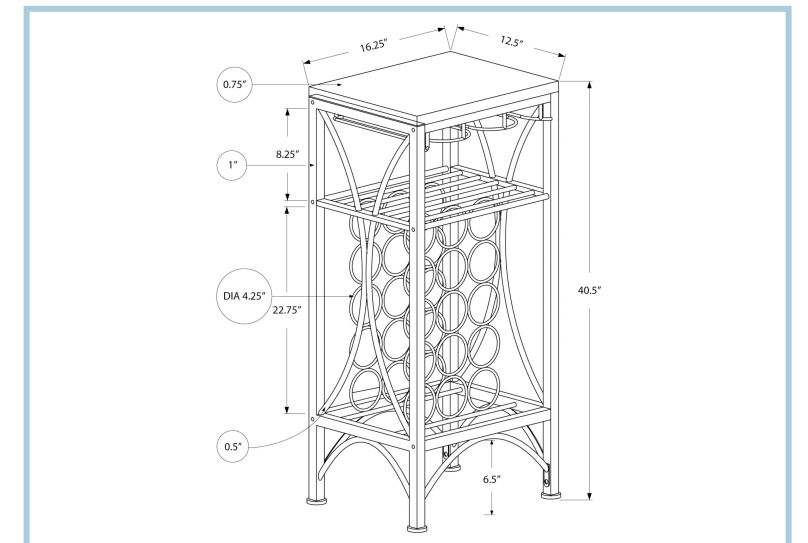

I 3347

I 3347 - HOME BAR - 40"H / BLACK METAL WINE BOTTLE AND GLASS RACK

BAR