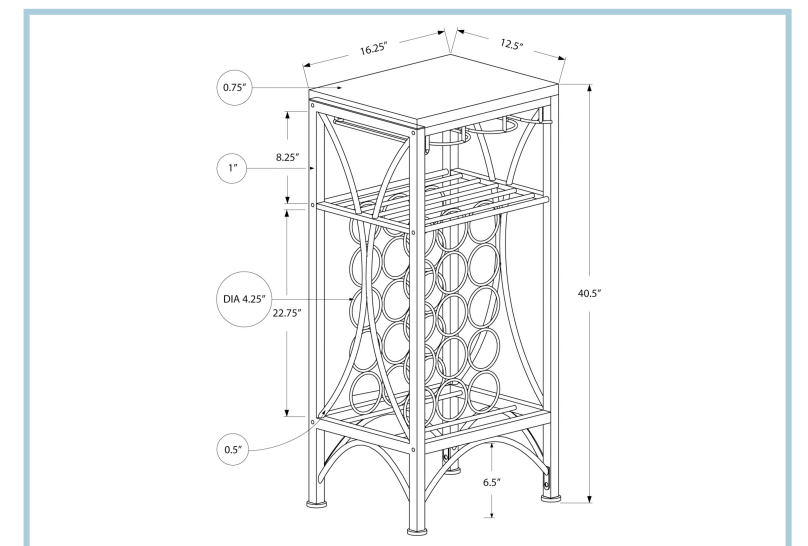

I 3347

I 3347 - HOME BAR - 40"H / BLACK METAL WINE BOTTLE AND GLASS RACK

BAR