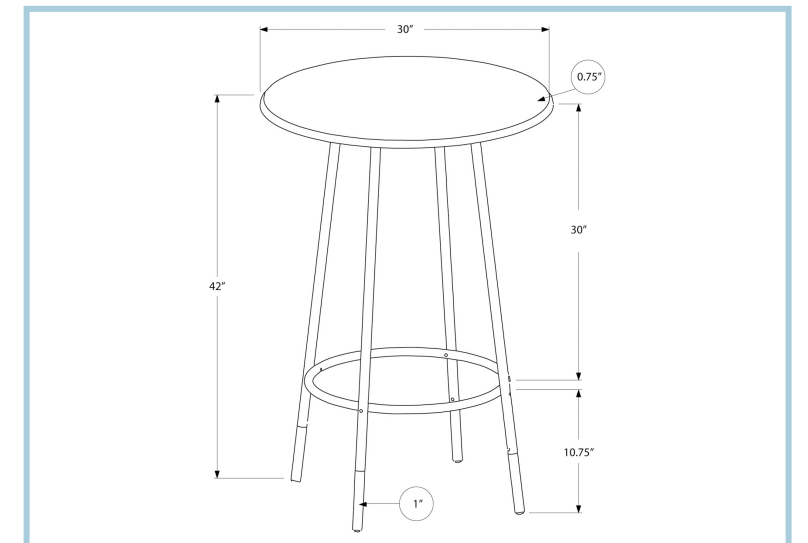

I 2310

I 2310 - HOME BAR - 30" DIA / ESPRESSO MARBLE / COFFEE METAL

BAR