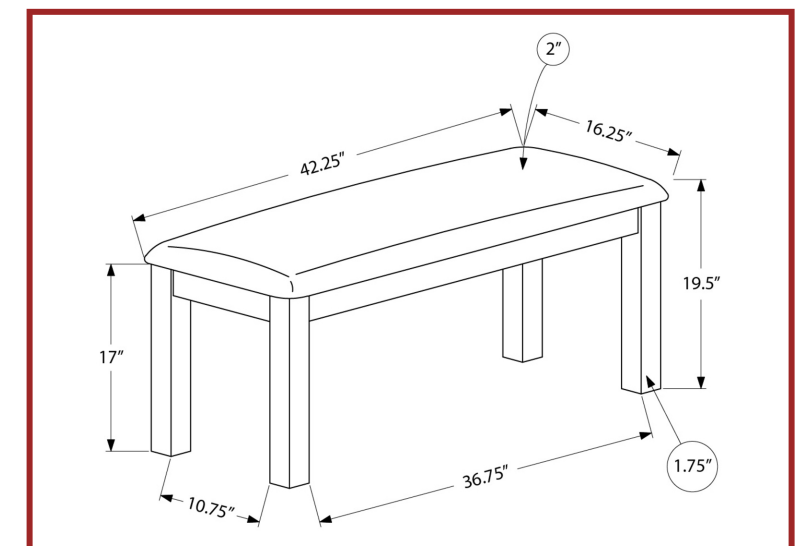

I 9836

I 9839

CLOSE-OUTS

I 9844

I 9844 - CURTAIN PANEL - 2PCS / 52"W X 84"H SILVER ROOM DARKENING
I 9817 - CURTAIN PANEL - 2PCS / 52"W X 84"H IVORY ROOM DARKENING

I 9817

CLOSE-OUTS

I 1433