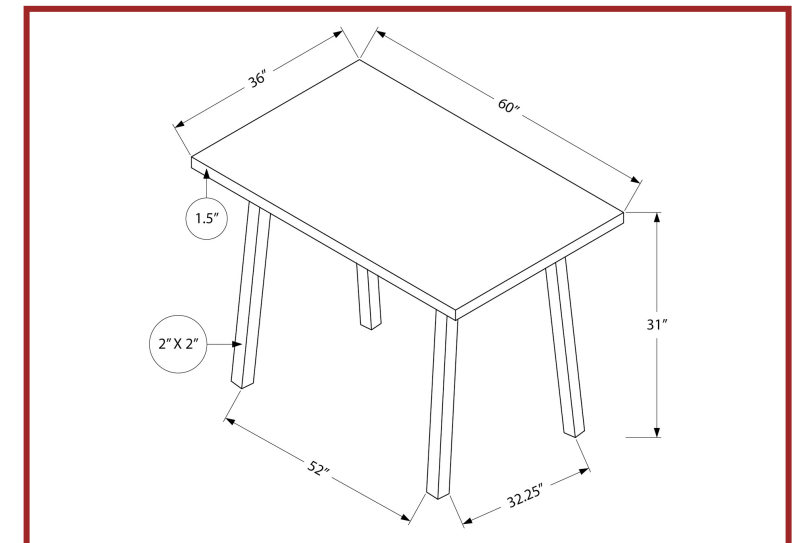

I 1138

I 1138 - DINING TABLE - 36"X 60" / ESPRESSO / BLACK METAL

CLOSE-OUTS

I 1314

I 1314 - DINING TABLE - BROWN WALNUT VENEER / 36"X 60"

CLOSE-OUTS

I 1032 - COMPUTER DESK - 28"X 48" / WHITE / 8MM TEMPERED GLASS