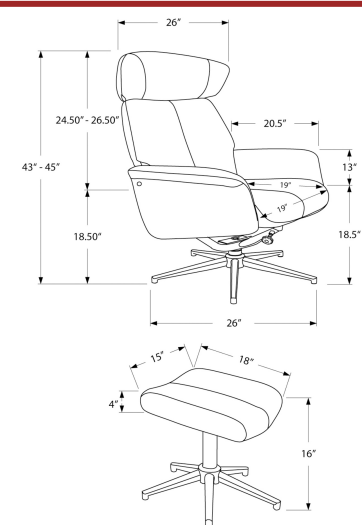

I 8139

I 8139 - ACCENT CHAIR - 2PCS SET / GREY SWIVEL -ADJUST HEADREST

CLOSE-OUTS