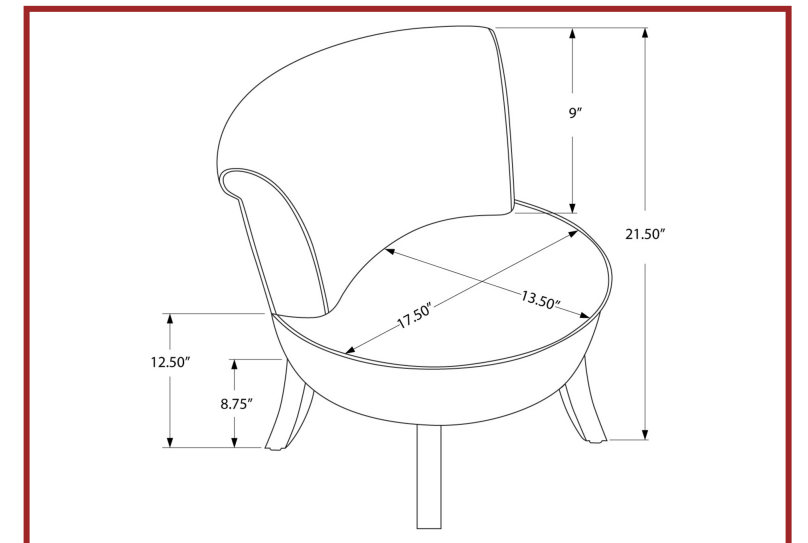

CLOSE-OUTS

I 8155

I 8155 - JUVENILE CHAIR - WHITE LEATHER-LOOK

CLOSE-OUTS

I 8153

I 8153 - JUVENILE CHAIR - SWIVEL / WHITE LEATHER-LOOK

CLOSE-OUTS

I 9001