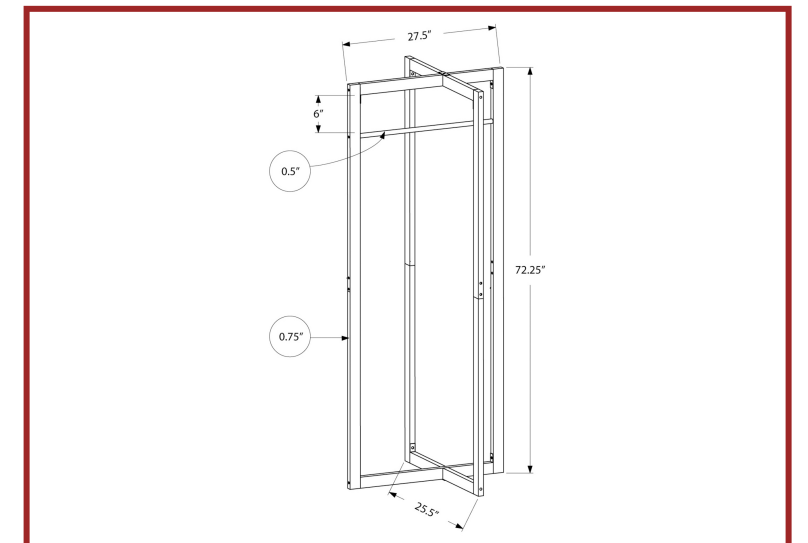

I 9001 - OTTOMAN - PLUM FABRIC / GOLD METAL LEGS

CLOSE-OUTS

I 3439

I 3439 - BATHROOM ACCENT - 24" H / WHITE WALL MOUNT SHELF

CLOSE-OUTS

I 2151

CLOSE-OUTS

I 2151 - COAT RACK - 72"H / WHITE METAL