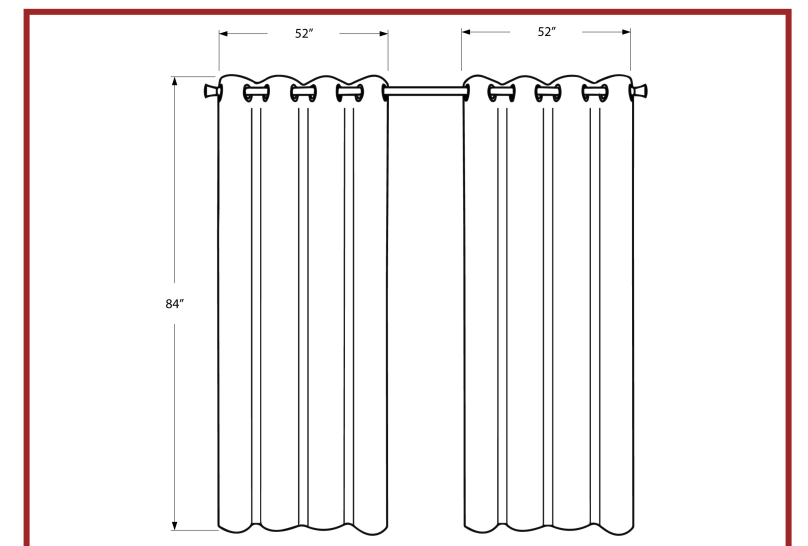

I 9844 - CURTAIN PANEL - 2PCS / 52"W X 84"H SILVER ROOM DARKENING
I 9817 - CURTAIN PANEL - 2PCS / 52"W X 84"H IVORY ROOM DARKENING

I 9817

CLOSE-OUTS