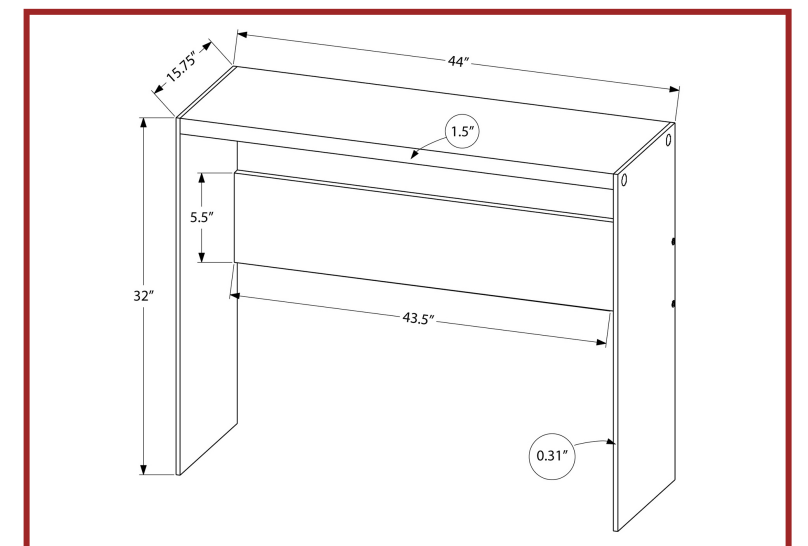

CLOSE-OUTS

I 2124

I 2124 - ACCENT TABLE - 48"L / WHITE / WHITE METAL HALL CONSOLE

CLOSE-OUTS

I 3282

I 3282 - ACCENT TABLE - 44" L / ESPRESSO / TEMPERED GLASS

CLOSE-OUTS

I 3145