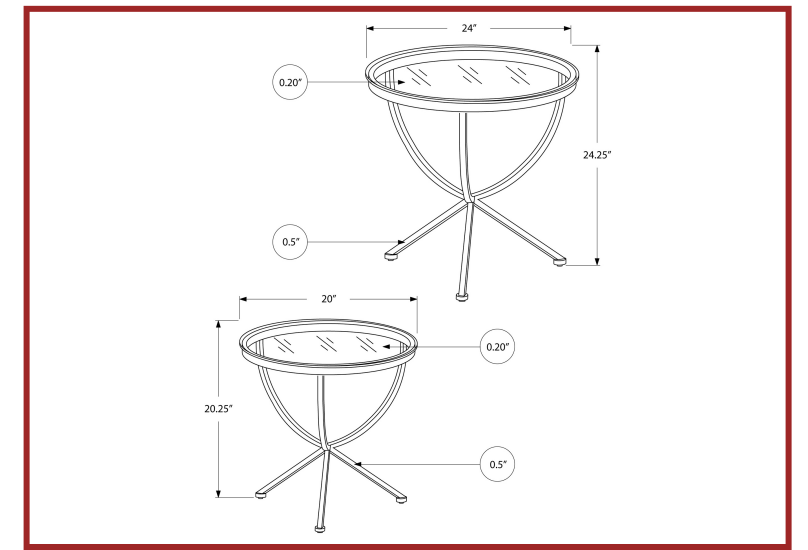

I 3322

CLOSE-OUTS