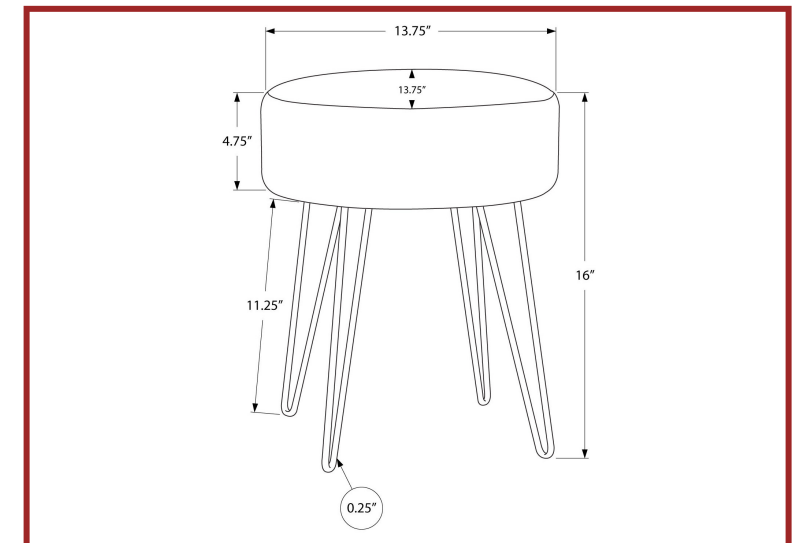

CLOSE-OUTS

I 8155

I 8155 - JUVENILE CHAIR - WHITE LEATHER-LOOK

CLOSE-OUTS

I 8153

I 8153 - JUVENILE CHAIR - SWIVEL / WHITE LEATHER-LOOK

CLOSE-OUTS

I 9001