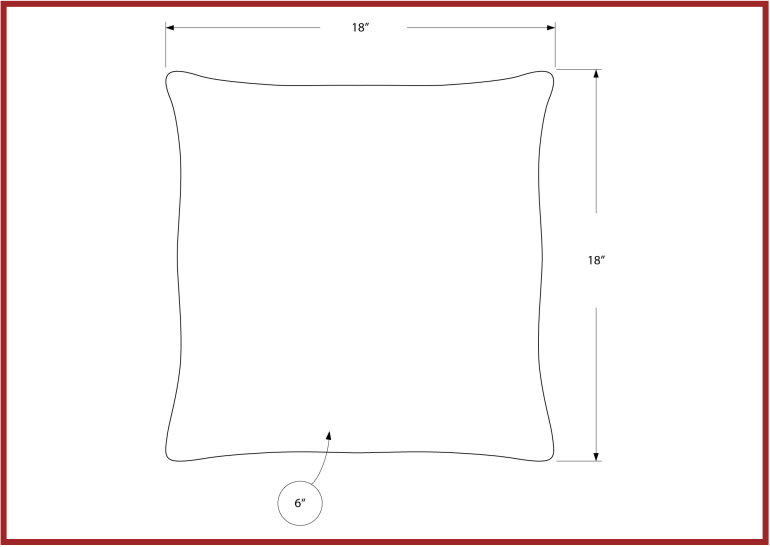

CLOSE-OUTS