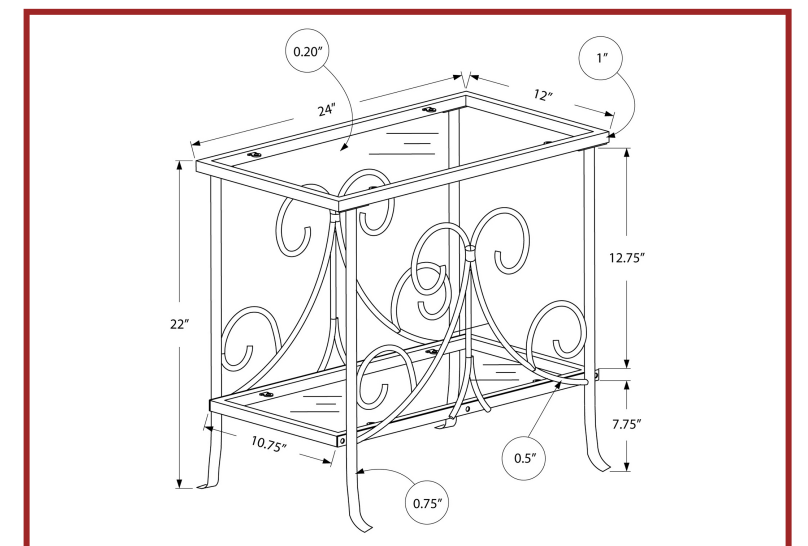

I 3105 - ACCENT TABLE - WHITE METAL WITH TEMPERED GLASS
I 3106 - ACCENT TABLE - SILVER METAL WITH TEMPERED GLASS

I 3106

CLOSE-OUTS