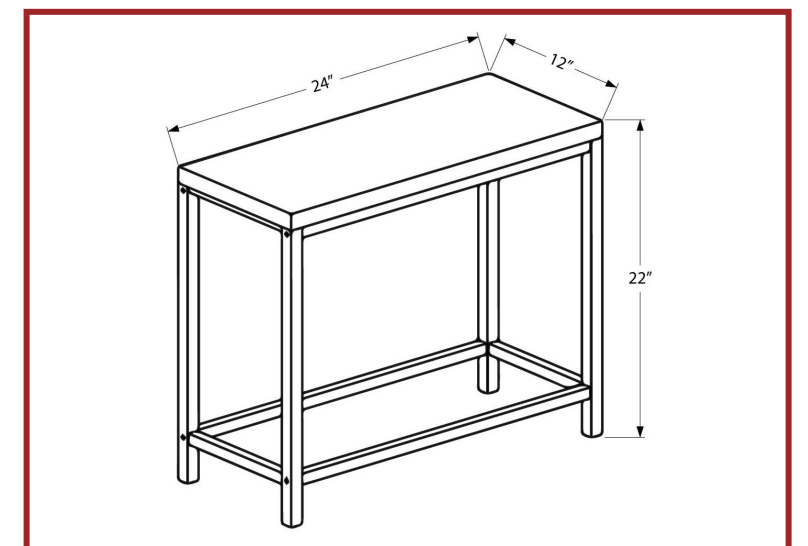

CLOSE-OUTS