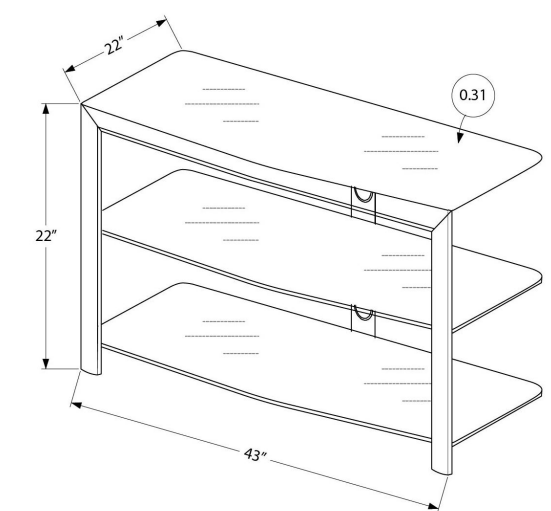

I 2038

I 2038 - TV STAND - CHROME METAL / BLACK TEMPERED GLASS

CLOSE-OUTS