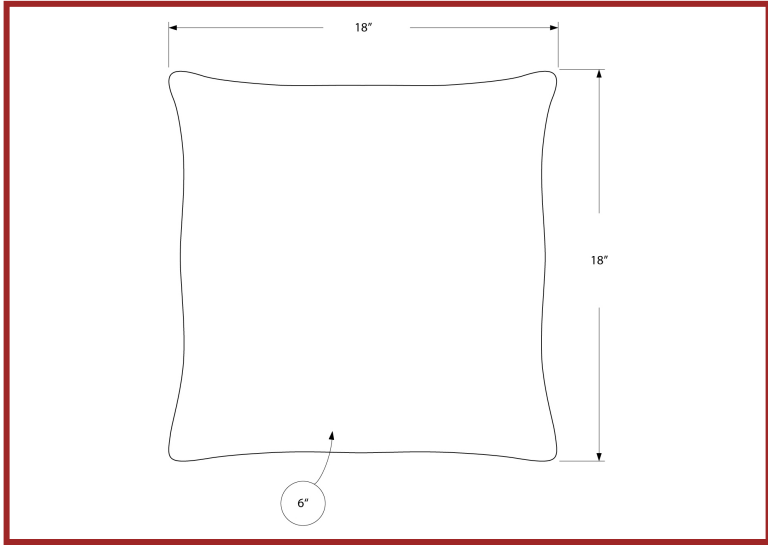

I 9239 - PILLOW - 18"X 18" / LIGHT / DARK BROWN ABSTRACT DOT/ 2PCS
I 9241 - PILLOW - 18"X 18" / LIGHT / DARK BLUE ABSTRACT DOT / 2PCS

CLOSE-OUTS