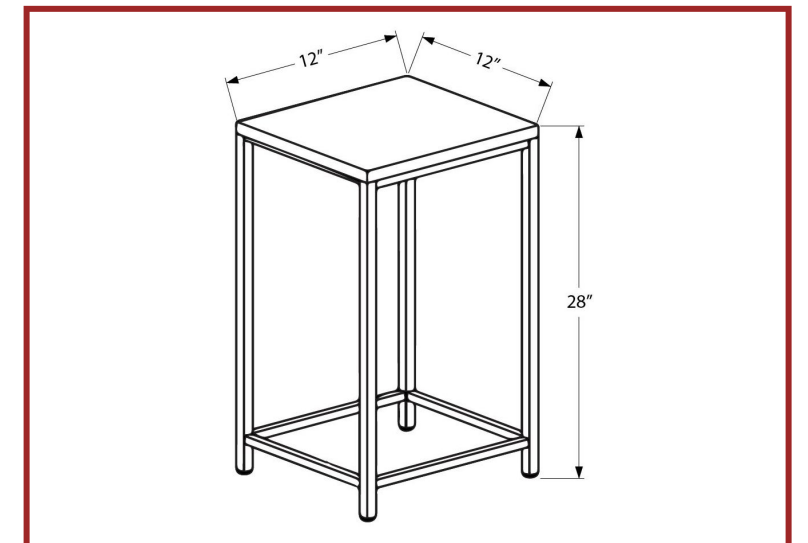

CLOSE-OUTS

I 2124

I 2124 - ACCENT TABLE - 48"L / WHITE / WHITE METAL HALL CONSOLE

CLOSE-OUTS

I 3282

I 3282 - ACCENT TABLE - 44" L / ESPRESSO / TEMPERED GLASS

CLOSE-OUTS

I 3145