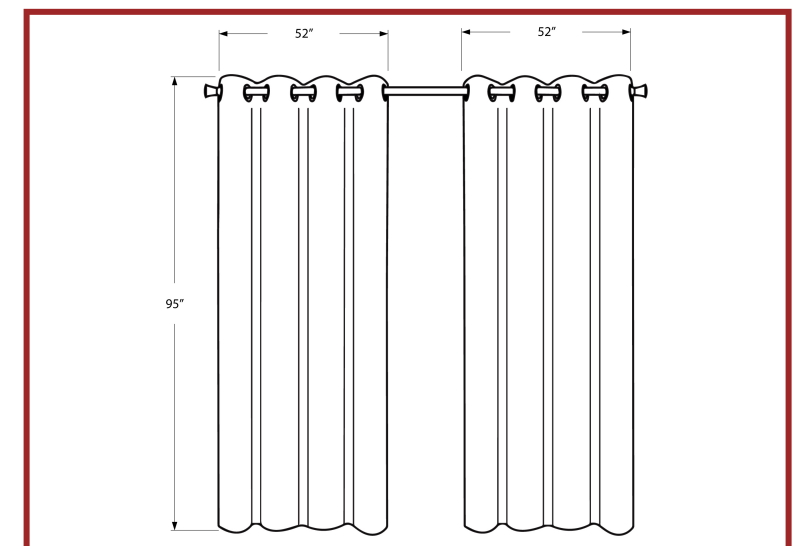

I 9818 - CURTAIN PANEL - 2PCS / 52"W X 95"H IVORY ROOM DARKENING
I 9845 - CURTAIN PANEL - 2PCS / 52"W X 95"H SILVER ROOM DARKENING

I 9845

CLOSE-OUTS