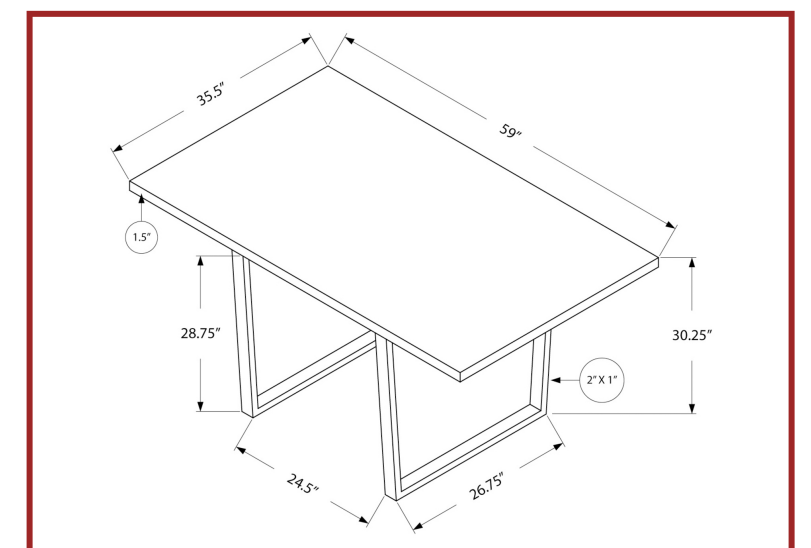

I 1121 - DINING TABLE - 36"X 60" / DARK TAUPE / CHROME METAL
I 1122 - DINING TABLE - 36"X 60" / ESPRESSO / CHROME METAL

I 1122

CLOSE-OUTS