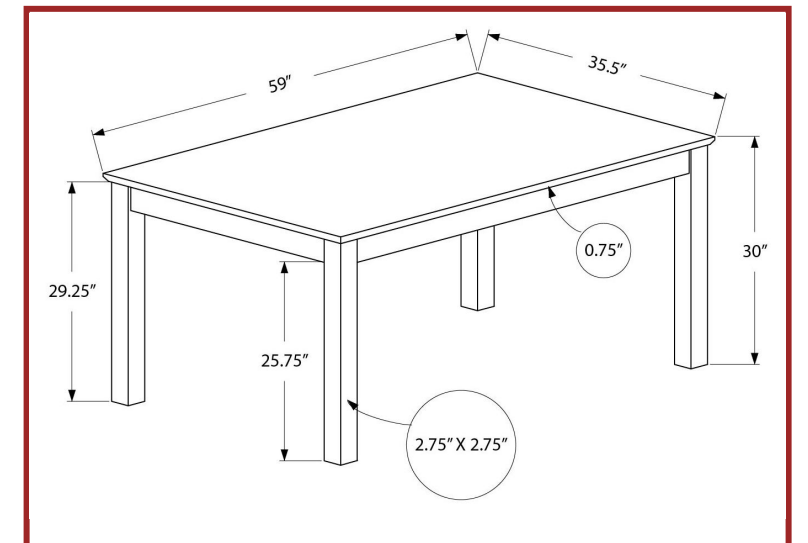

I 1138

I 1138 - DINING TABLE - 36"X 60" / ESPRESSO / BLACK METAL

CLOSE-OUTS

I 1314

I 1314 - DINING TABLE - BROWN WALNUT VENEER / 36"X 60"

CLOSE-OUTS

I 1032 - COMPUTER DESK - 28"X 48" / WHITE / 8MM TEMPERED GLASS