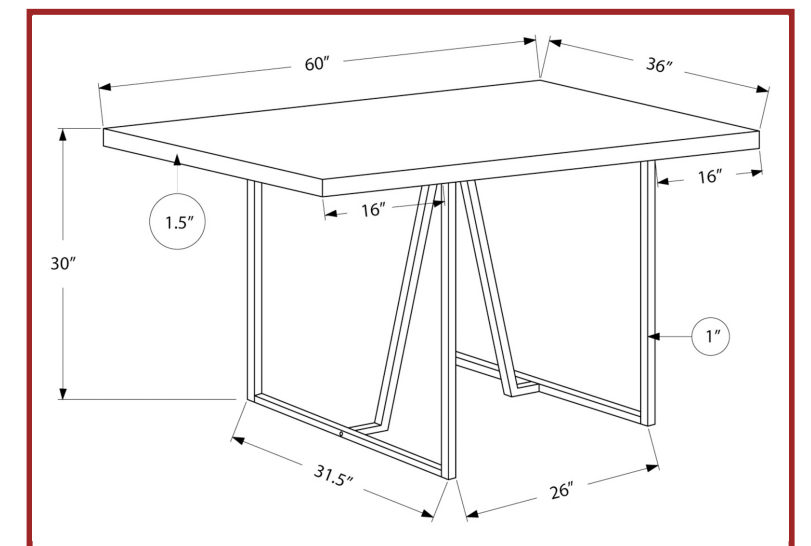

I 1064

CLOSE-OUTS