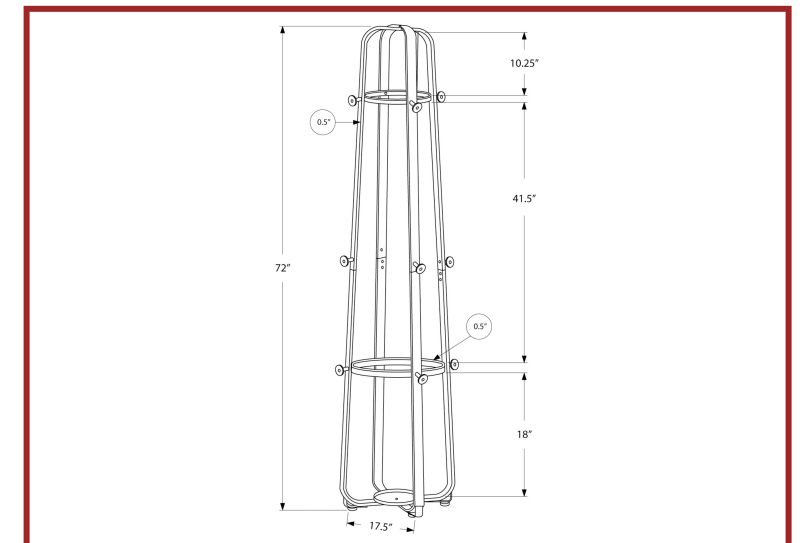

I 2054

I 2053

I 2053 - COAT RACK - 72" H / WHITE METAL WITH AN UMBRELLA HOLDER
I 2054 - COAT RACK - 72" H / SILVER METAL WITH AN UMBRELLA HOLDER

CLOSE-OUTS