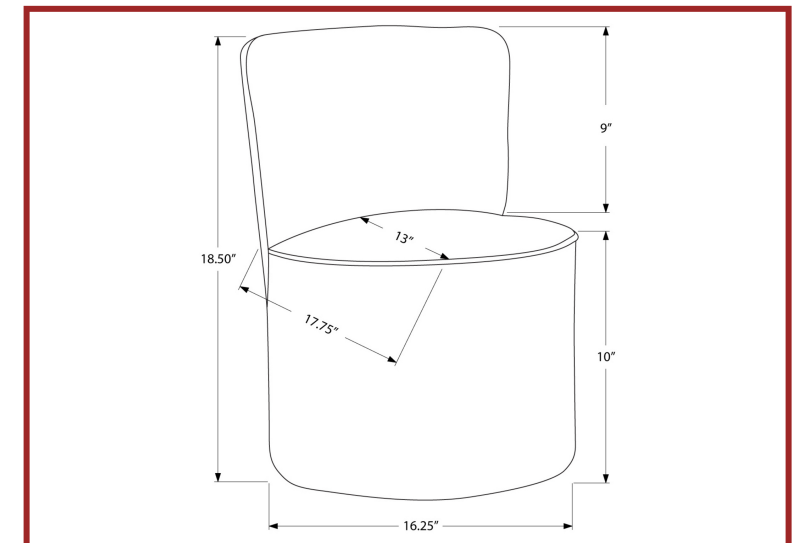

I 8153

I 8153 - JUVENILE CHAIR - SWIVEL / WHITE LEATHER-LOOK

CLOSE-OUTS