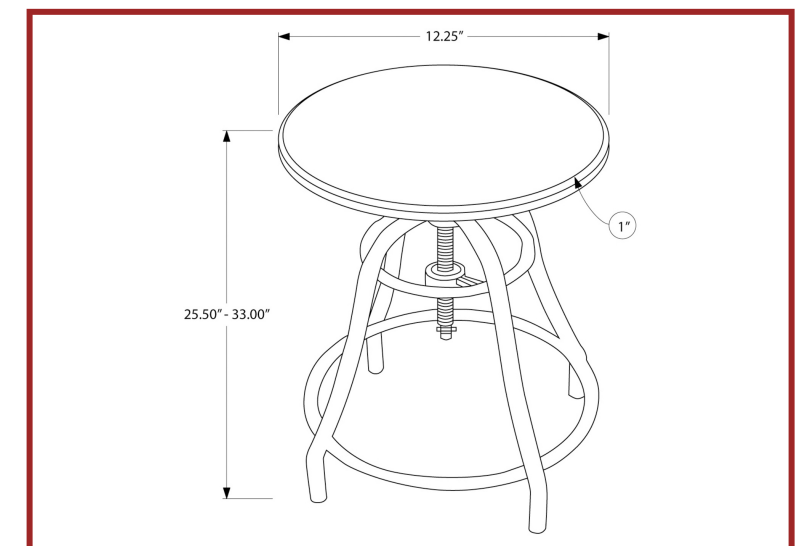

CLOSE-OUTS

I 4833

I 4833 - BARSTOOL - 2PCS / 29"H / DARK OAK SOLID WOOD

CLOSE-OUTS

I 1085

I 1085 - DINING SET - 3PCS SET / DISTRESSED BROWN / BRONZE METAL

CLOSE-OUTS

I 1064