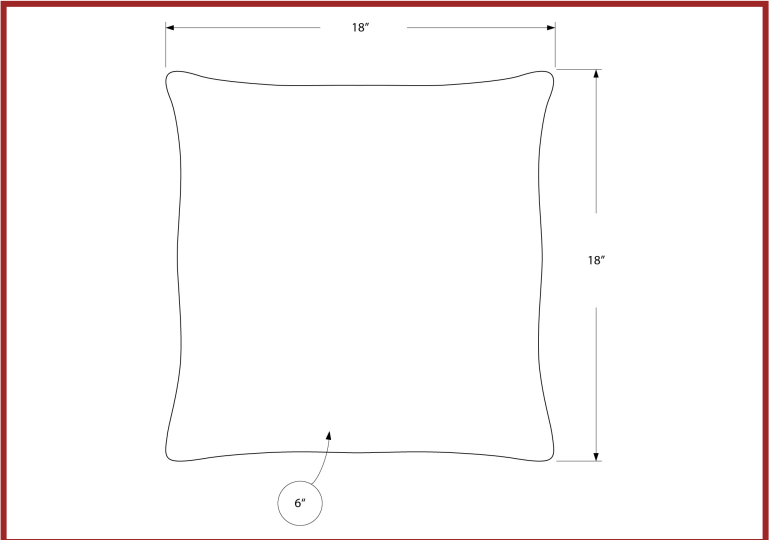

CLOSE-OUTS

1
INSERT
INCLUDED

I 9312

I 9312 - PILLOW - 18"X 18" / LINEN PATTERNED DARK GREY / 1PC

CLOSE-OUTS

I 9325 - PILLOW - 18"X 18" / LIGHT PURPLE FEATHERED VELVET / 2PCS
I 9319 - PILLOW - 18"X 18" / LIGHT TAUPE FEATHERED VELVET / 2PCS