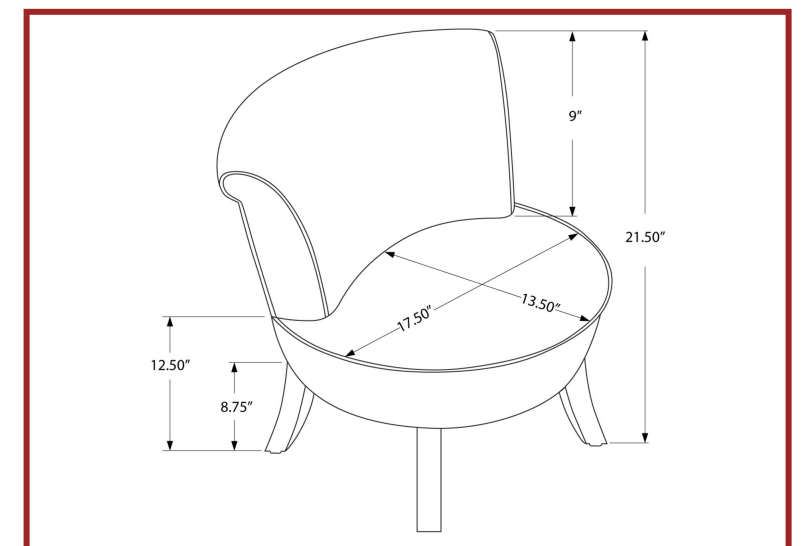

I 8155

I 8155 - JUVENILE CHAIR - WHITE LEATHER-LOOK

CLOSE-OUTS