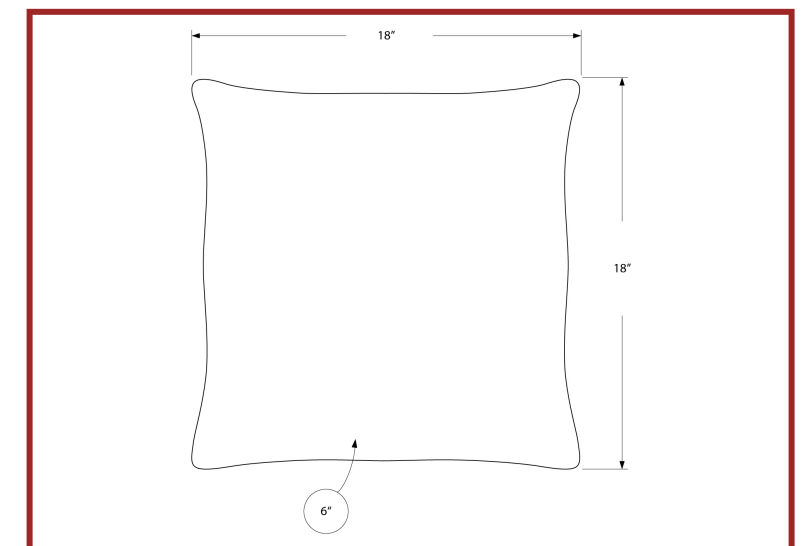

CLOSE-OUTS

I 9270

I 9277 - PILLOW - 18"X 18" / LIGHT BROWN MOSAIC VELVET / 2PCS
I 9271 - PILLOW - 18"X 18" / TAUPE MOSAIC VELVET / 2PCS

CLOSE-OUTS

1
INSERT
INCLUDED

I 9288

I 9288 - PILLOW - 18"X 18" / PATTERNED LIGHT GREEN / 1PC