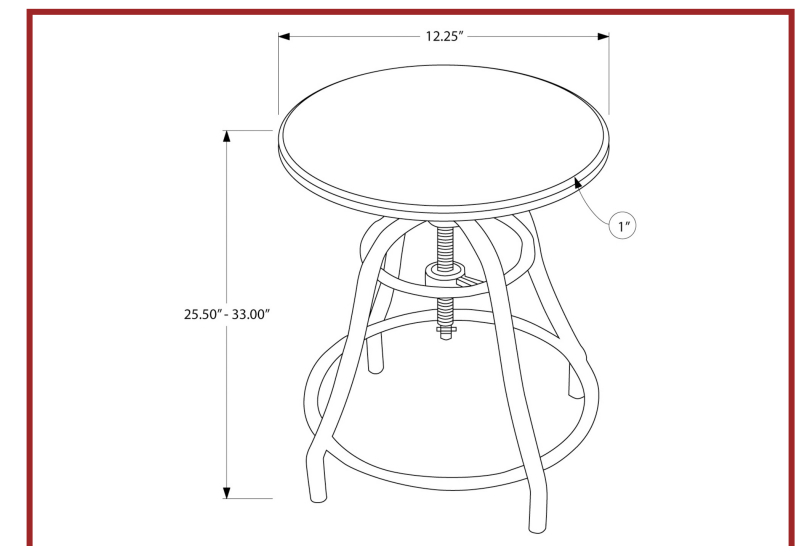

HT 852 - WALL UNIT - HT 851 / HT 852 / HT 853 / CHAMPAGNE / GOLD

CLOSE-OUTS

4841SH

4841SH - WALL UNIT - ASSEMBLED / DARK OAK

CLOSE-OUTS

I 4833

I 4833 - BARSTOOL - 2PCS / 29"H / DARK OAK SOLID WOOD

CLOSE-OUTS