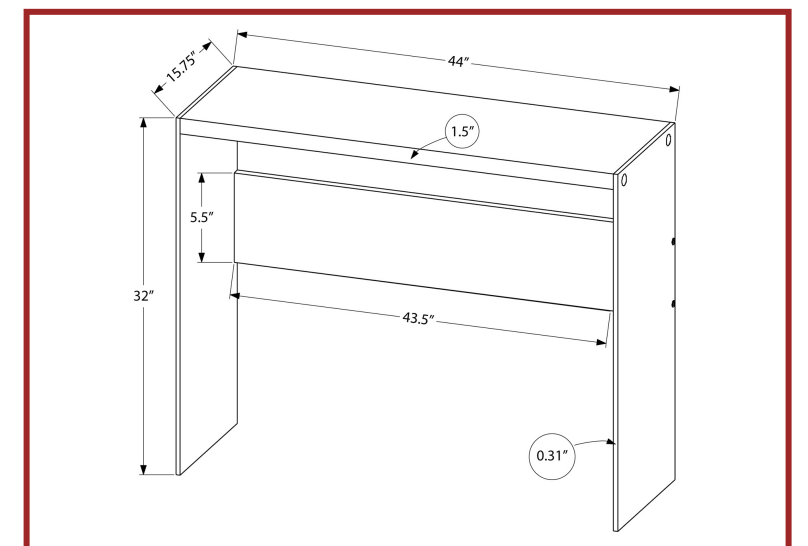

CLOSE-OUTS

I 2124

I 2124 - ACCENT TABLE - 48"L / WHITE / WHITE METAL HALL CONSOLE

CLOSE-OUTS

I 3282

I 3282 - ACCENT TABLE - 44" L / ESPRESSO / TEMPERED GLASS

CLOSE-OUTS

I 1433