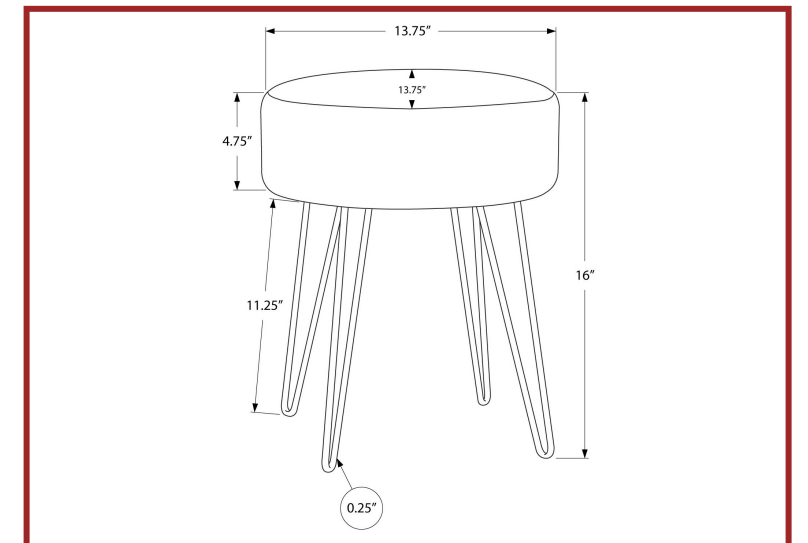

I 9001

CLOSE-OUTS