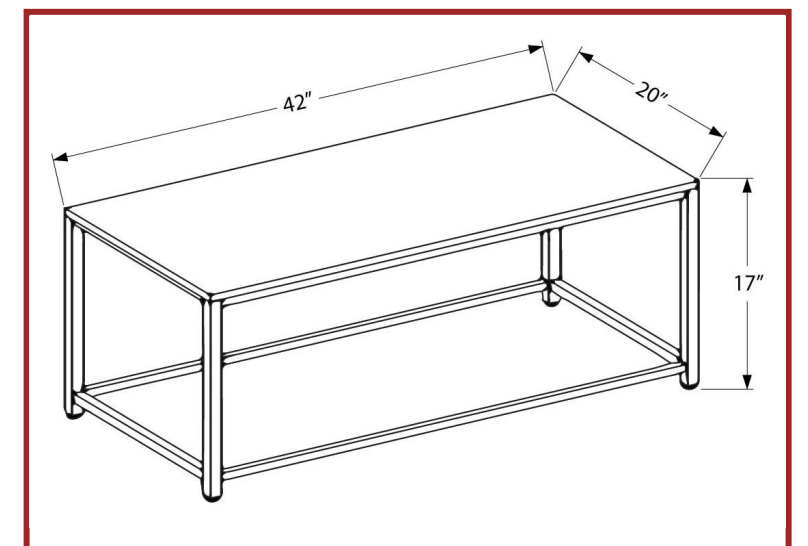

I 3160 - COFFEE TABLE - TERRACOTTA TILE TOP / HAMMERED BROWN
I 3140 - COFFEE TABLE - GREY / BLUE TILE TOP / HAMMERED SILVER

I 3140

CLOSE-OUTS