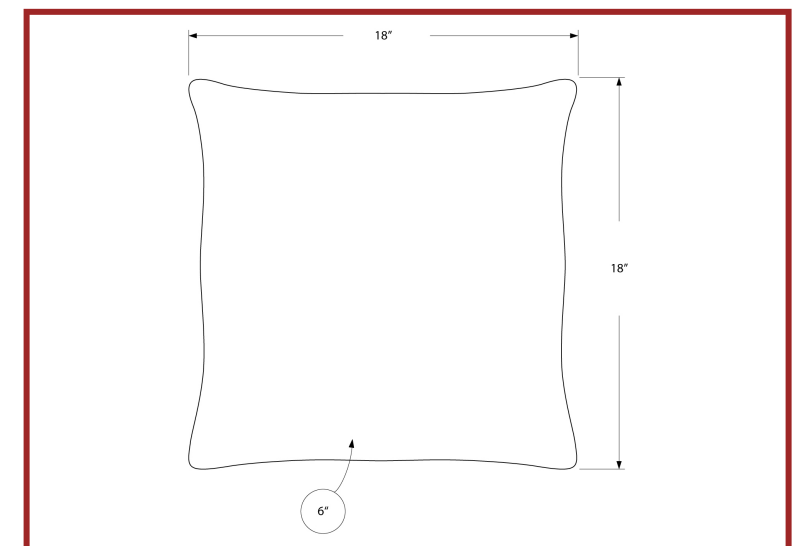

- I 9335 - PILLOW - 18"X 18" / GOLD SATIN / 2PCS
- I 9339 - PILLOW - 18"X 18" / PINK SATIN / 2PCS
- I 9337 - PILLOW - 18"X 18" / SILVER SATIN / 2PCS

CLOSE-OUTS