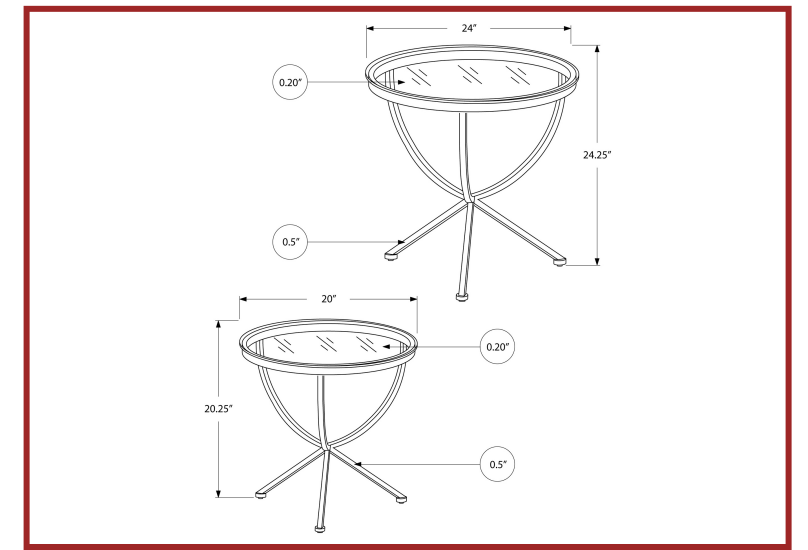

I 3105

CLOSE-OUTS

I 3322

I 3322 - NESTING TABLE - 2PCS SET / SILVER WITH TEMPERED GLASS

CLOSE-OUTS

I 3187

I 3187 - ACCENT TABLE - GREY WITH CHROME METAL

CLOSE-OUTS