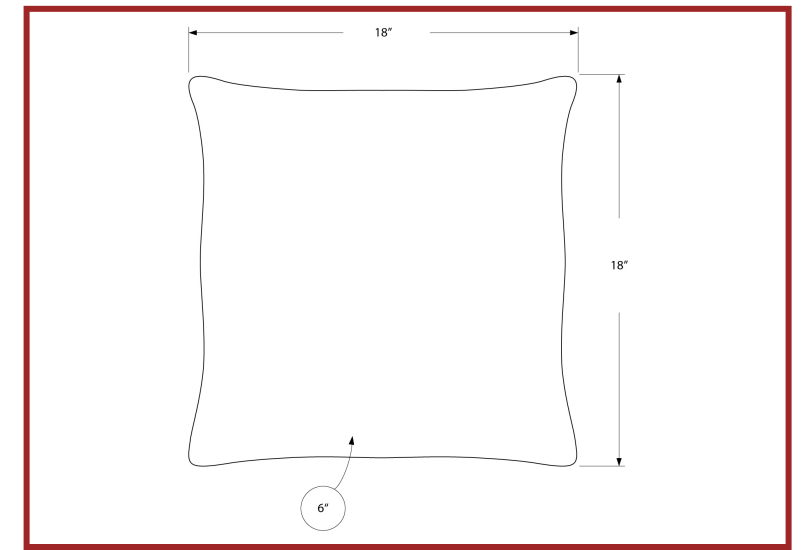

CLOSE-OUTS