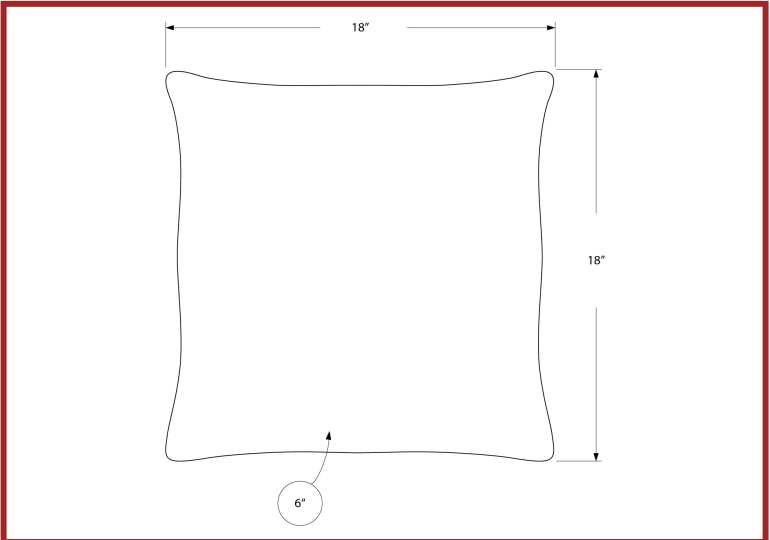

I 9241 - PILLOW - 18"X 18" / LIGHT / DARK BLUE ABSTRACT DOT / 2PCS
I 9239 - PILLOW - 18"X 18" / LIGHT / DARK BROWN ABSTRACT DOT/ 2PCS

CLOSE-OUTS