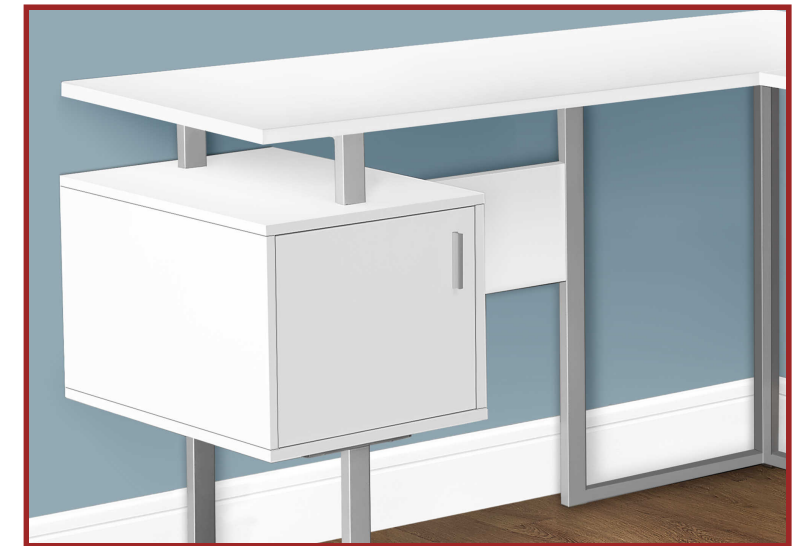

I 1032 - COMPUTER DESK - 28"X 48" / WHITE / 8MM TEMPERED GLASS

I 1032

CLOSE-OUTS

MONARCH
SPECIALTIES INC.

I 7573

I 7573 - COMPUTER DESK - 42"L / GREY STONE-LOOK / BLACK METAL

CLOSE-OUTS

I 7695