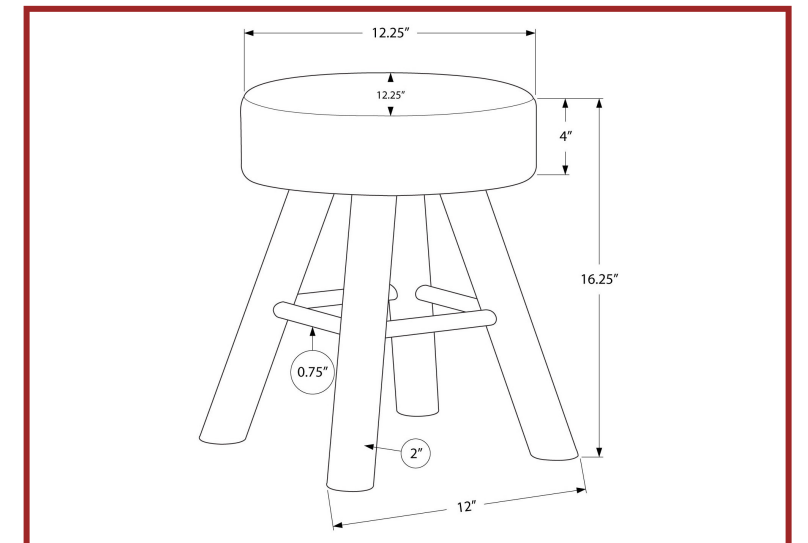

I 9007

CLOSE-OUTS