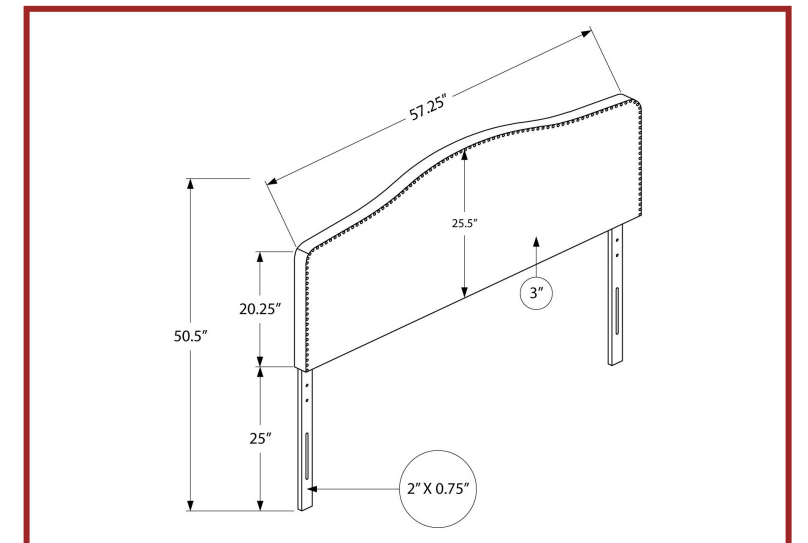

CLOSE-OUTS

I 6010F

I 6010F - BED - FULL SIZE / BROWN LEATHER-LOOK HEADBOARD ONLY

CLOSE-OUTS

2
INSERTS
INCLUDED

I 9307

I 9307 - PILLOW - 18"X 18" / SILVER DIAMOND VELVET / 2PCS

CLOSE-OUTS