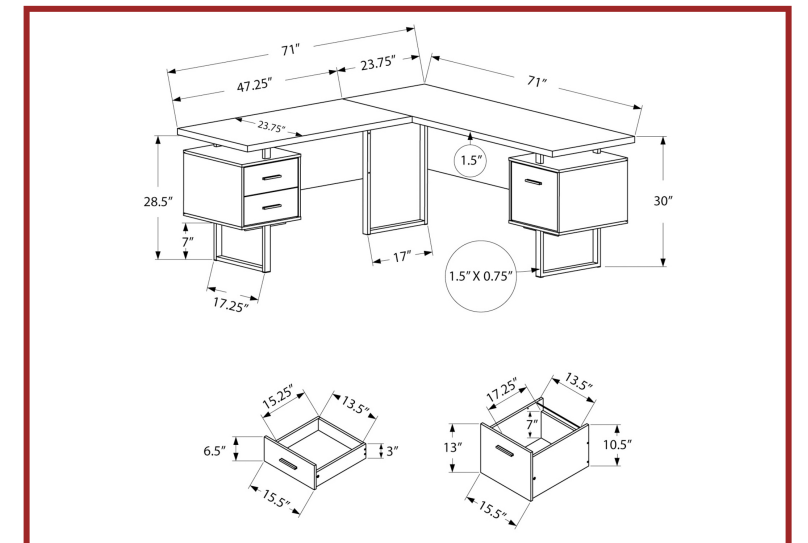

I 7614

CLOSE-OUTS