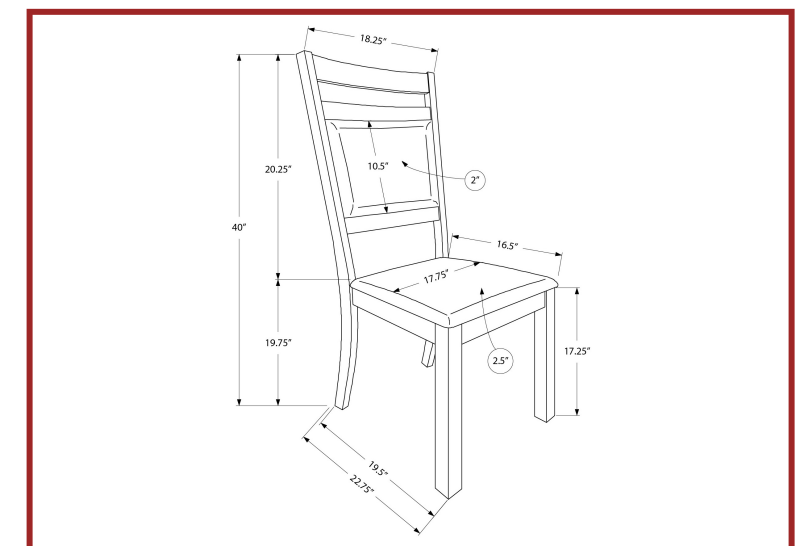

I 1122

CLOSE-OUTS

I 1310

I 1310 - DINING CHAIR - 2PCS / 40"H BROWN WALNUT / DARK BROWN PU

CLOSE-OUTS

I 1434

I 1434 - DINING CHAIR - 2PCS / 40"H WASHED GREY / DARK GREY FABRIC

CLOSE-OUTS