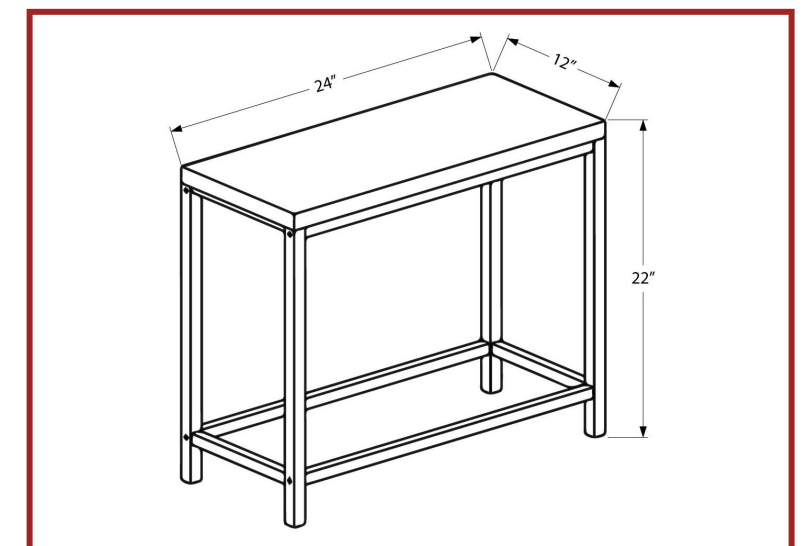

I 3725 - COFFEE TABLE - 36" DIA / BRUSHED SILVER / MIRROR

CLOSE-OUTS

I 3143 - ACCENT TABLE - GREY / BLUE TILE TOP / HAMMERED SILVER
I 3163 - ACCENT TABLE - TERRACOTTA TILE TOP / HAMMERED BROWN

CLOSE-OUTS