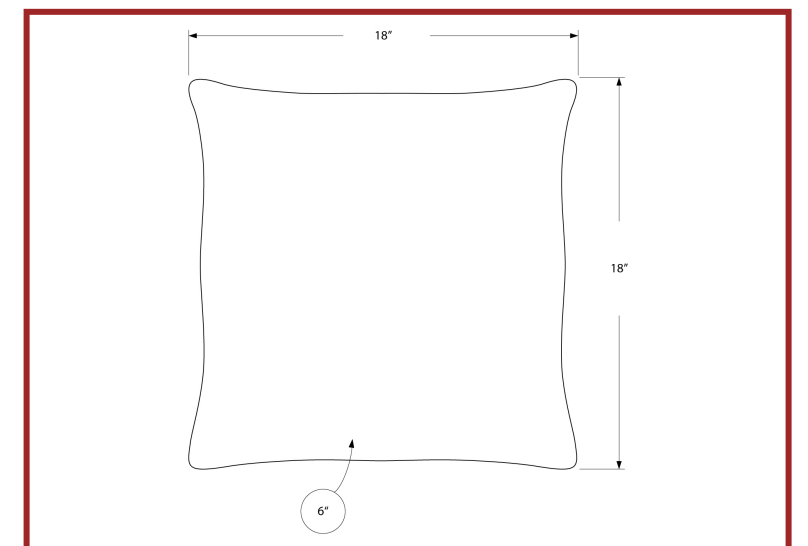

CLOSE-OUTS