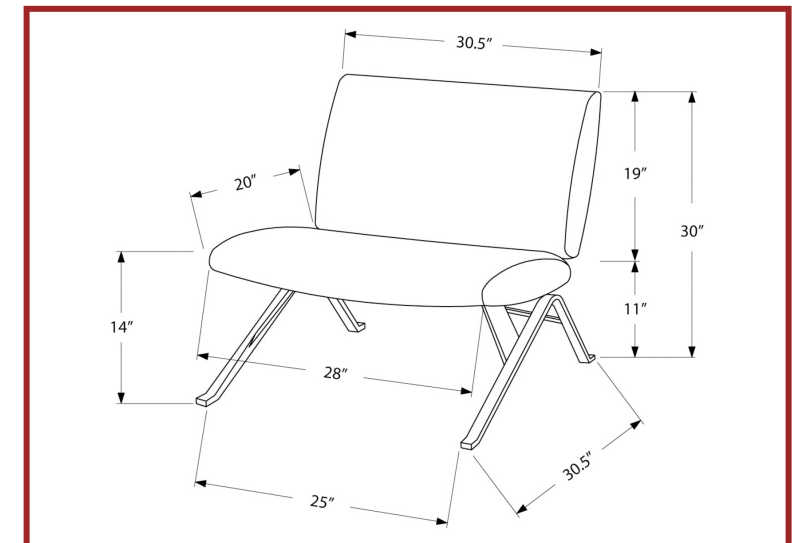

CLOSE-OUTS