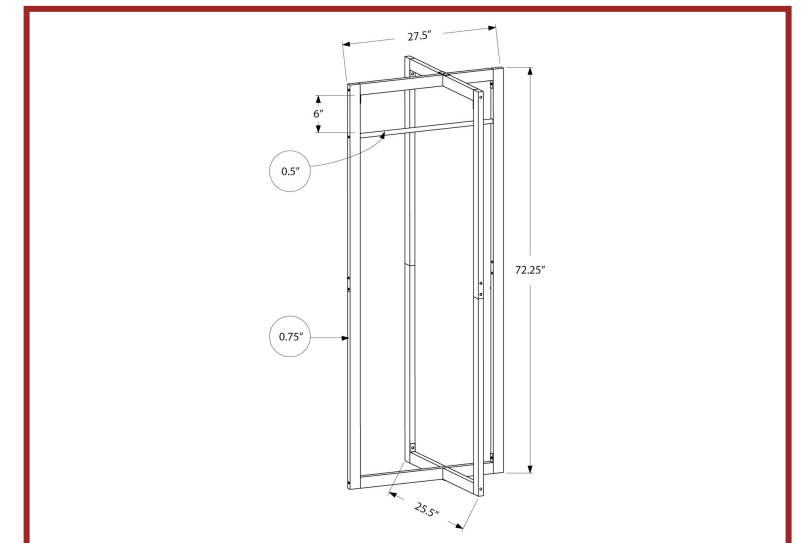

I 1433 - BENCH - 42"L / WASHED GREY / DARK GREY FABRIC

CLOSE-OUTS

I 3425

I 3425 - BATHROOM ACCENT - 26"H / WHITE METAL WITH TEMPERED GLASS

CLOSE-OUTS

I 2151

I 2151 - COAT RACK - 72"H / WHITE METAL

CLOSE-OUTS