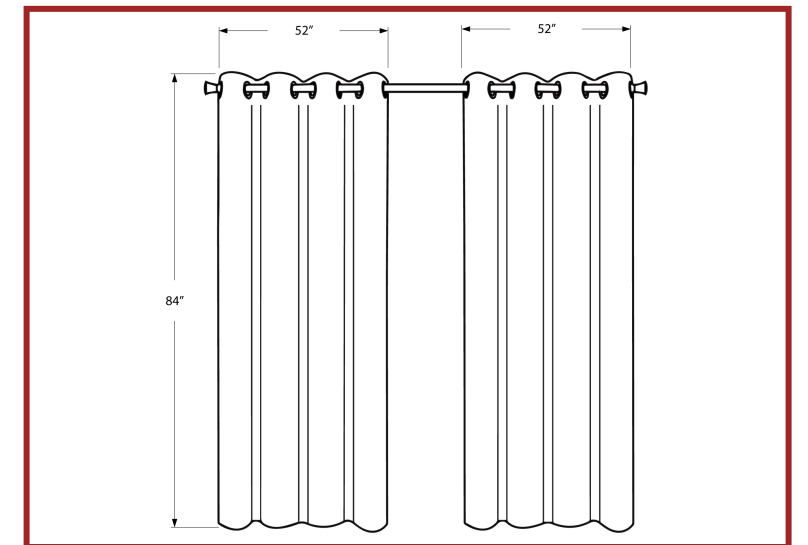

CLOSE-OUTS

MONARCH
SPECIALTIES INC.

I 9844

I 9844 - CURTAIN PANEL - 2PCS / 52"W X 84"H SILVER ROOM DARKENING
I 9817 - CURTAIN PANEL - 2PCS / 52"W X 84"H IVORY ROOM DARKENING

I 9817

CLOSE-OUTS

WWW.MONARCHSPEC.COM