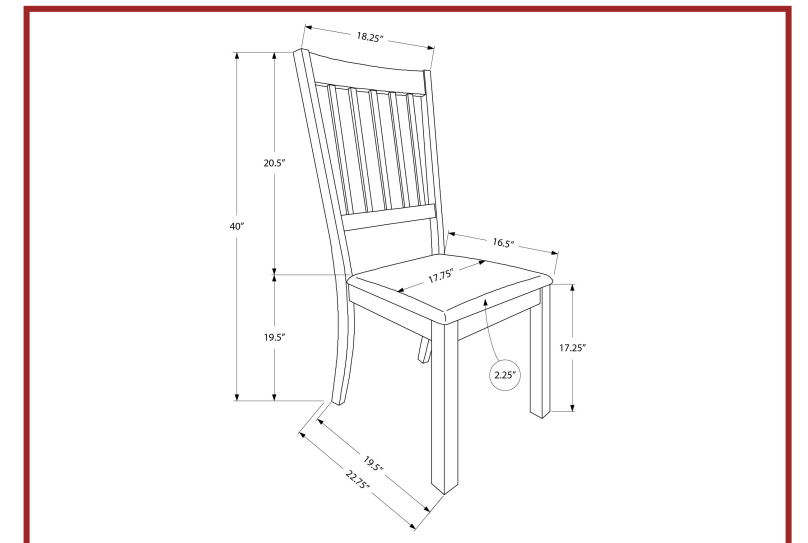

I 1122

CLOSE-OUTS

I 1310

I 1310 - DINING CHAIR - 2PCS / 40"H BROWN WALNUT / DARK BROWN PU

CLOSE-OUTS

I 1434

I 1434 - DINING CHAIR - 2PCS / 40"H WASHED GREY / DARK GREY FABRIC

CLOSE-OUTS