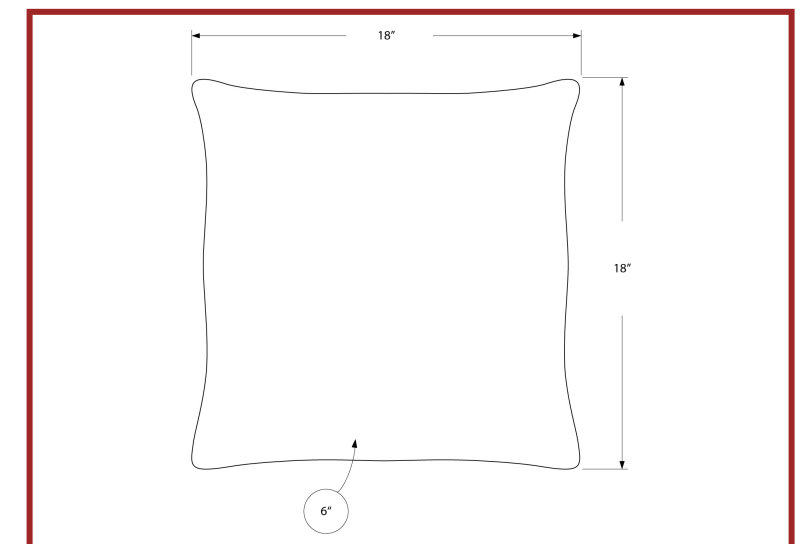

2
INSERTS
INCLUDED

I 9217

I 9217 - PILLOW - 18"X 18" / DARK TAUPE MOTIF DESIGN / 2PCS

CLOSE-OUTS

1
INSERT
INCLUDED

I 9216

I 9216 - PILLOW - 18"X 18" / DARK TAUPE MOTIF DESIGN / 1PC

CLOSE-OUTS