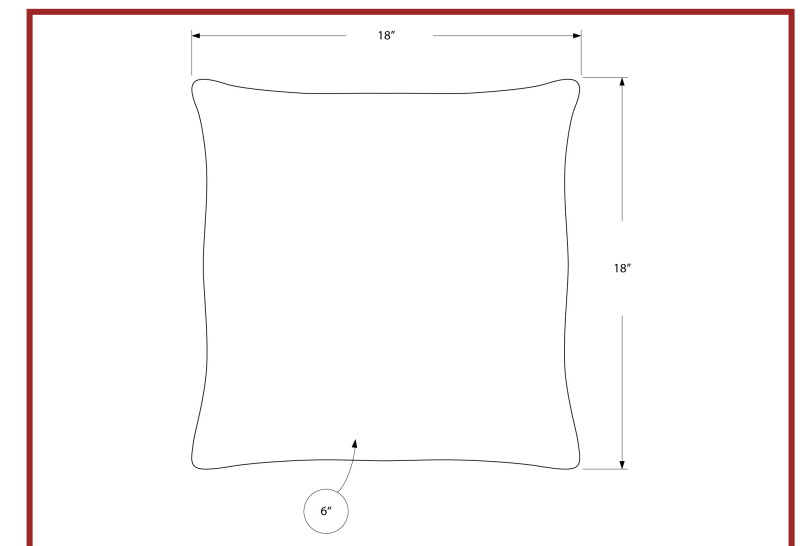

I 9276

I 9276 - PILLOW - 18"X 18" / LIGHT BROWN MOSAIC VELVET / 1PC
I 9270 - PILLOW - 18"X 18" / TAUPE MOSAIC VELVET / 1PC

CLOSE-OUTS

I 9270