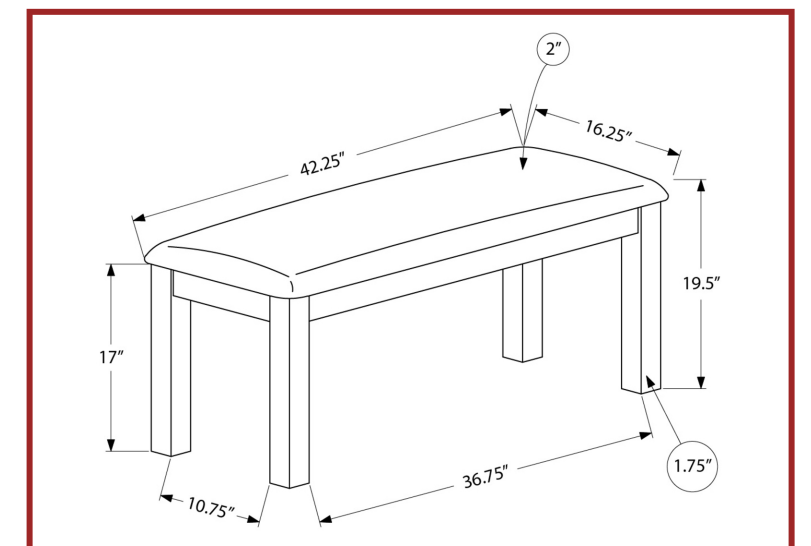

CLOSE-OUTS

I 2124

I 2124 - ACCENT TABLE - 48"L / WHITE / WHITE METAL HALL CONSOLE

CLOSE-OUTS

I 3282

I 3282 - ACCENT TABLE - 44" L / ESPRESSO / TEMPERED GLASS

CLOSE-OUTS

I 1433