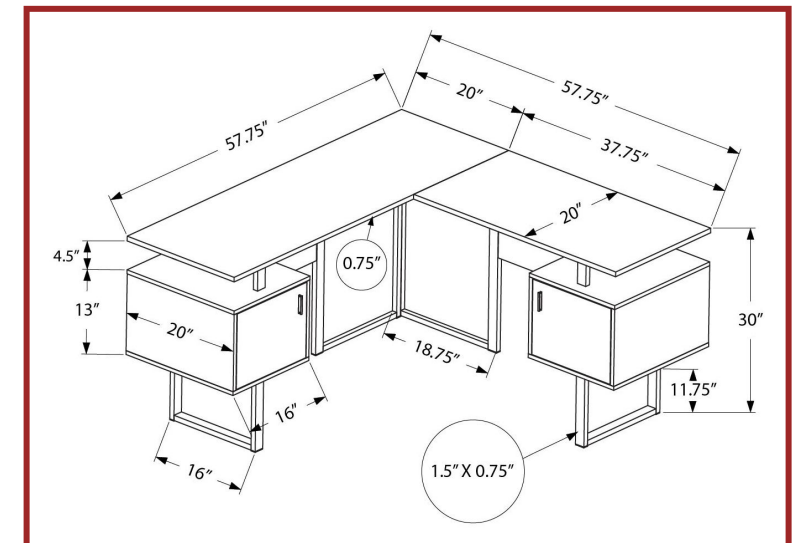

I 1032 - COMPUTER DESK - 28"X 48" / WHITE / 8MM TEMPERED GLASS

I 1032

CLOSE-OUTS

MONARCH
SPECIALTIES INC.

I 7573

I 7573 - COMPUTER DESK - 42"L / GREY STONE-LOOK / BLACK METAL

CLOSE-OUTS

I 7695