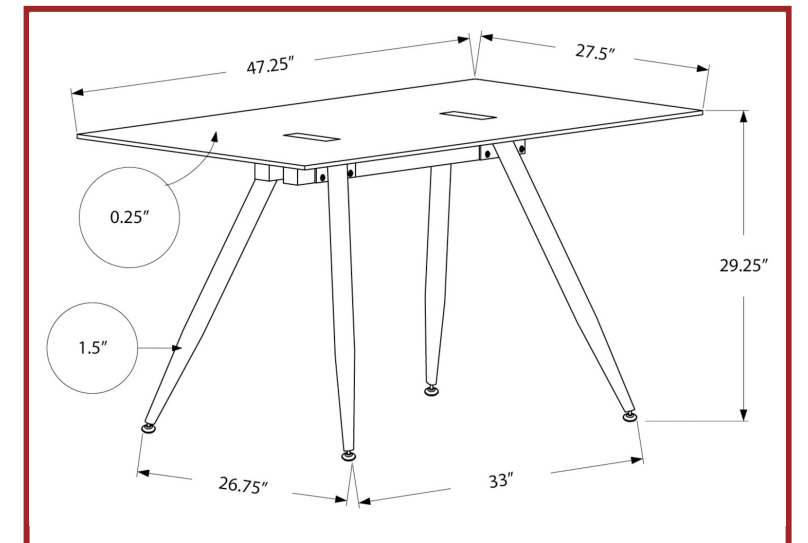

I 1032

CLOSE-OUTS

MONARCH
SPECIALTIES INC.