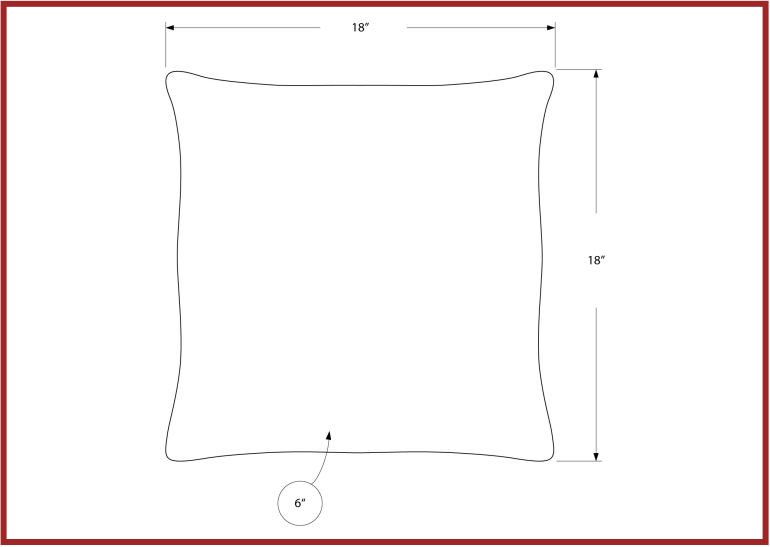

I 9237 - PILLOW - 18"X 18" / LIGHT GREY / BLACK ABSTRACT DOT / 2PCS
I 9235 - PILLOW - 18"X 18" / GOLD / GREY ABSTRACT DOT / 2PCS

CLOSE-OUTS