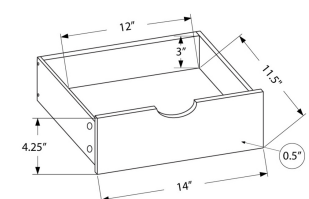

I 7573

I 7573 - COMPUTER DESK - 42"L / GREY STONE-LOOK / BLACK METAL

CLOSE-OUTS