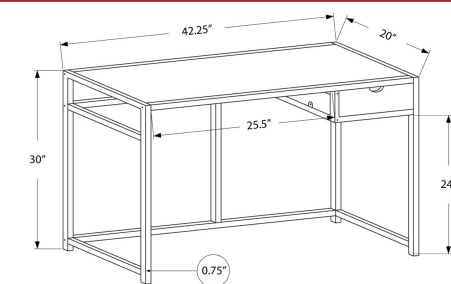

I 7573

I 7573 - COMPUTER DESK - 42"L / GREY STONE-LOOK / BLACK METAL

CLOSE-OUTS