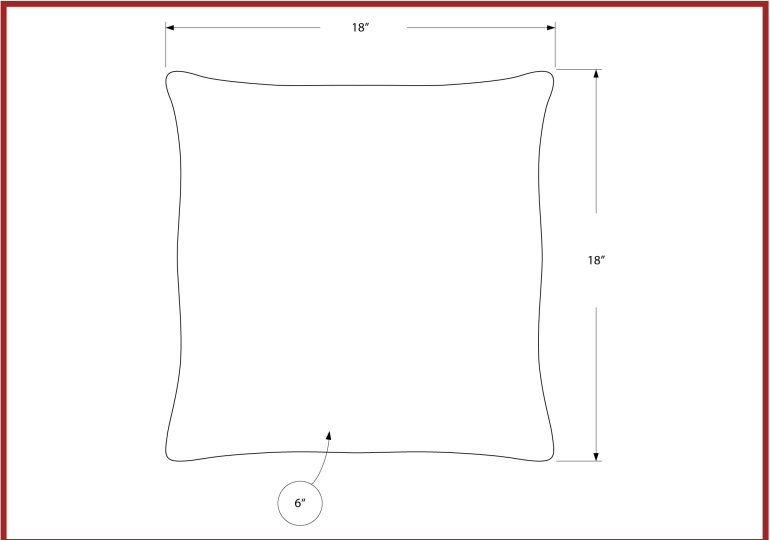

I 9342 - PILLOW - 18"X 18" / PALE BLUE SATIN / 1PC
I 9340 - PILLOW - 18"X 18" / MINT SATIN / 1PC

CLOSE-OUTS