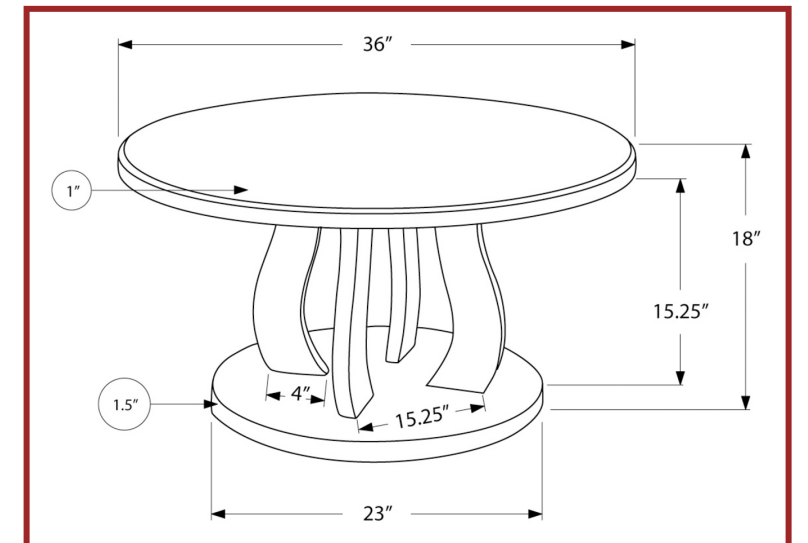

I 3725 - COFFEE TABLE - 36" DIA / BRUSHED SILVER / MIRROR

CLOSE-OUTS

I 3143 - ACCENT TABLE - GREY / BLUE TILE TOP / HAMMERED SILVER
I 3163 - ACCENT TABLE - TERRACOTTA TILE TOP / HAMMERED BROWN

CLOSE-OUTS