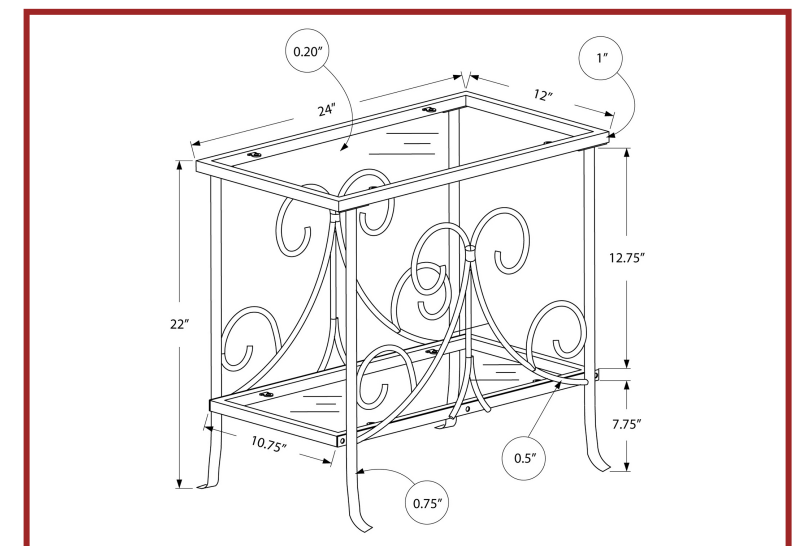

I 3106 - ACCENT TABLE - SILVER METAL WITH TEMPERED GLASS
I 3105 - ACCENT TABLE - WHITE METAL WITH TEMPERED GLASS

I 3105

CLOSE-OUTS