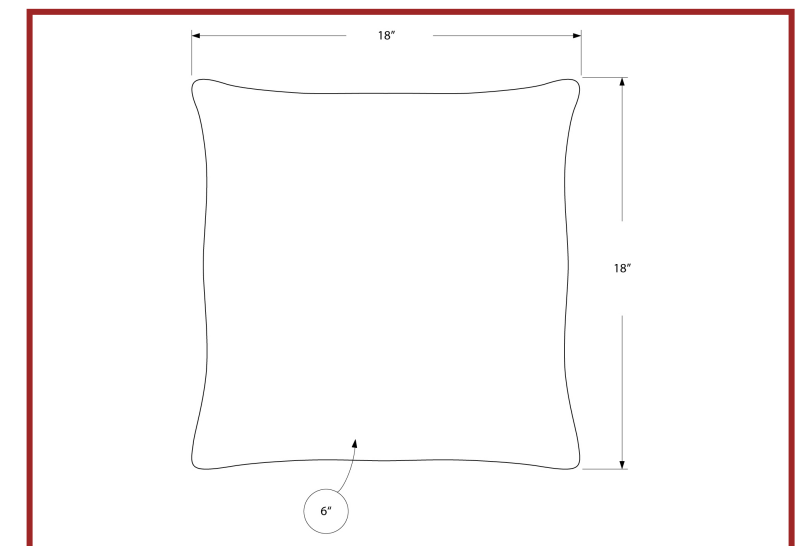

CLOSE-OUTS