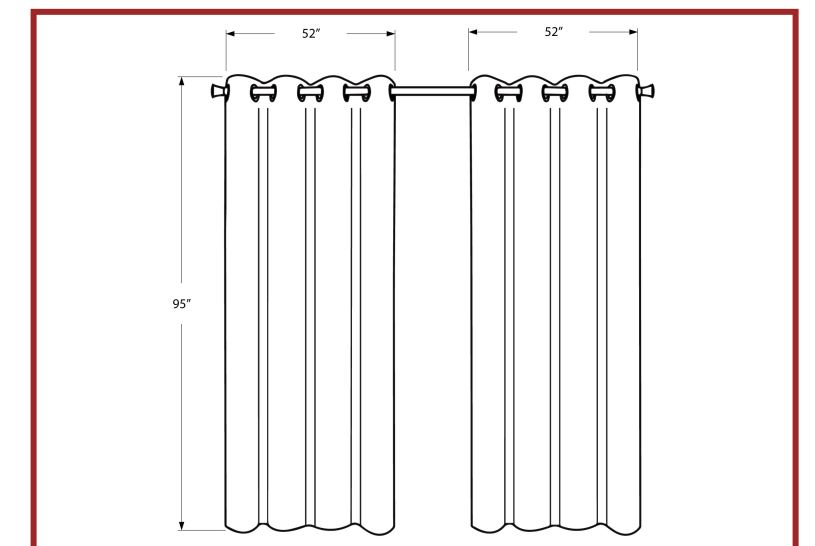

- I 9842 - CURTAIN PANEL - 2PCS / 52"W X 95"H GREY SOLID BLACKOUT
- I 9836 - CURTAIN PANEL - 2PCS / 52"W X 95"H SILVER SOLID BLACKOUT
- I 9839 - CURTAIN PANEL - 2PCS / 52"W X 95"H BROWN SOLID BLACKOUT

CLOSE-OUTS

MONARCH
SPECIALTIES INC.