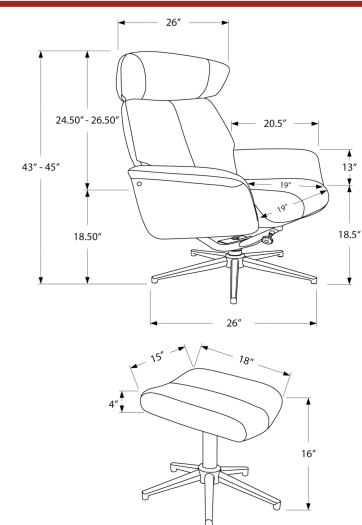

I 7695 - COMPUTER DESK - 58" L / WHITE / SILVER METAL CORNER

CLOSE-OUTS

I 7614

I 7614 - COMPUTER DESK - 70" L / MODERN TAUPE / BLACK METAL / L/R

CLOSE-OUTS

I 8139

I 8139 - ACCENT CHAIR - 2PCS SET / GREY SWIVEL -ADJUST HEADREST