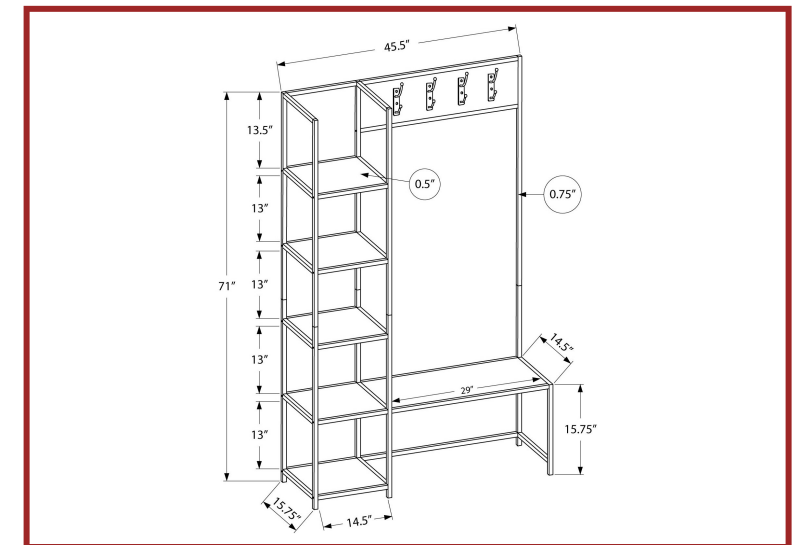

I 4510

CLOSE-OUTS