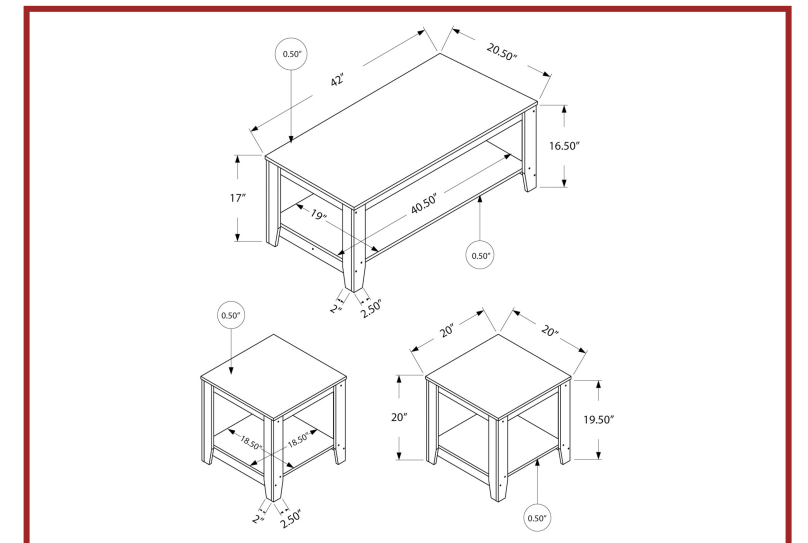

I 7990P

CLOSE-OUTS