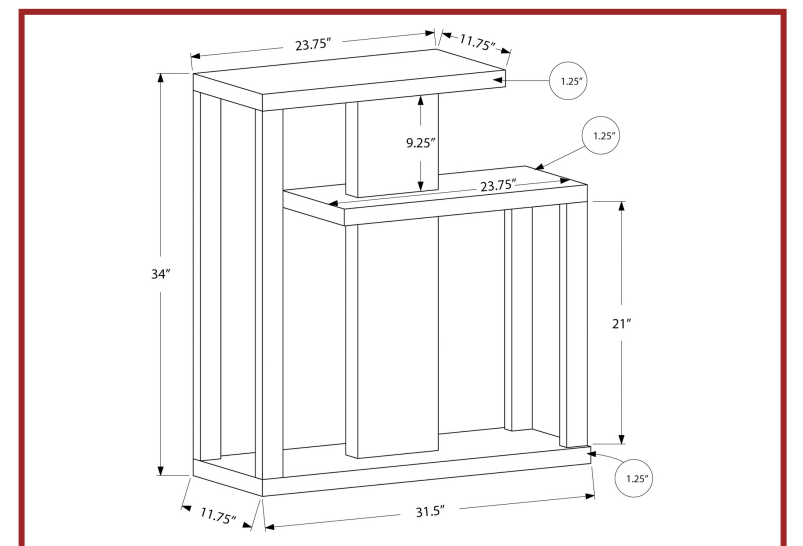

I 2471

CLOSE-OUTS