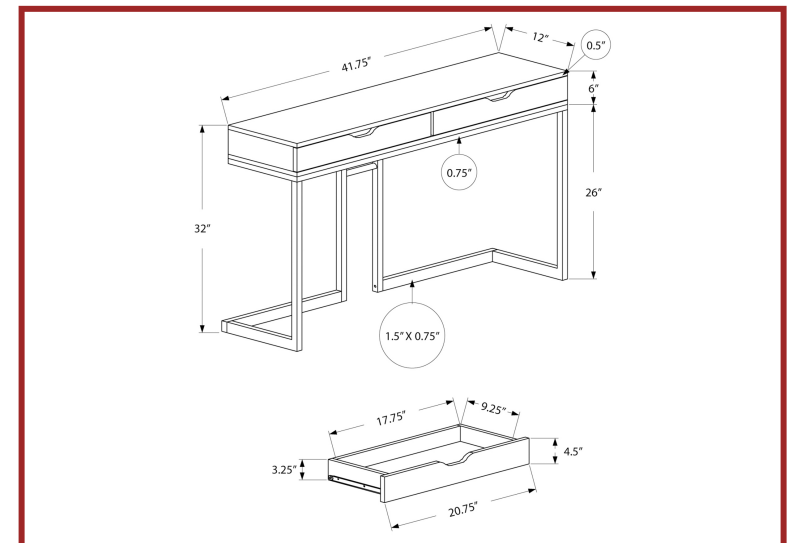

I 3519

CLOSE-OUTS