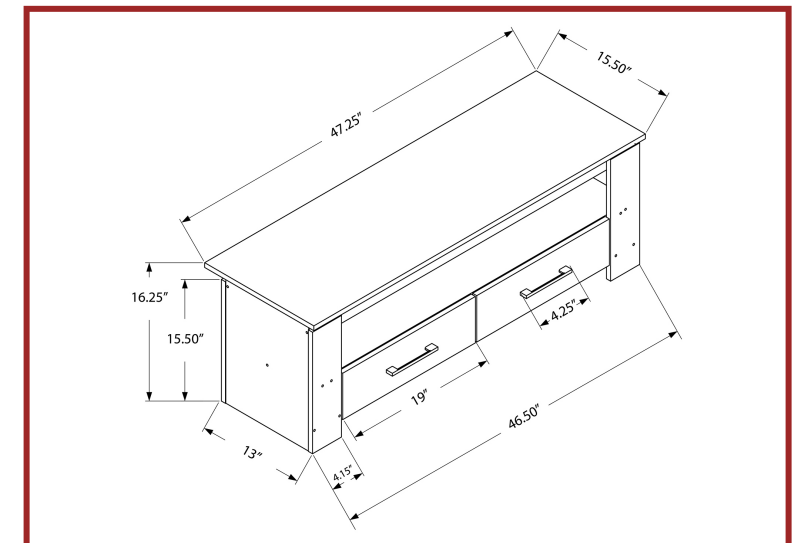

**I 7811E - ACCENT TABLE - ESPRESSO VENEER WITH GLASS INSERT**

**CLOSE-OUTS**

I 2601

I 2601 - TV STAND - 48"L / WHITE WITH 2 STORAGE DRAWERS

**CLOSE-OUTS**

I 2038

I 2038 - TV STAND - CHROME METAL / BLACK TEMPERED GLASS