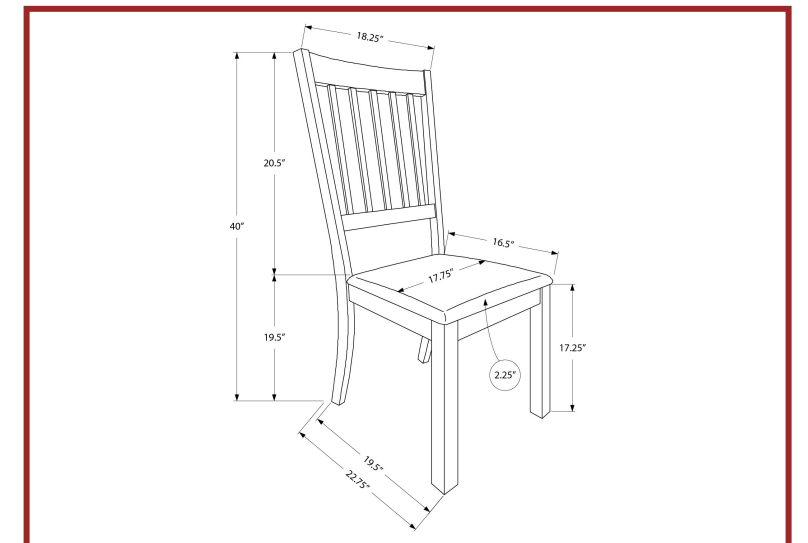

I 1434

I 1434 - DINING CHAIR - 2PCS / 40"H WASHED GREY / DARK GREY FABRIC

CLOSE-OUTS