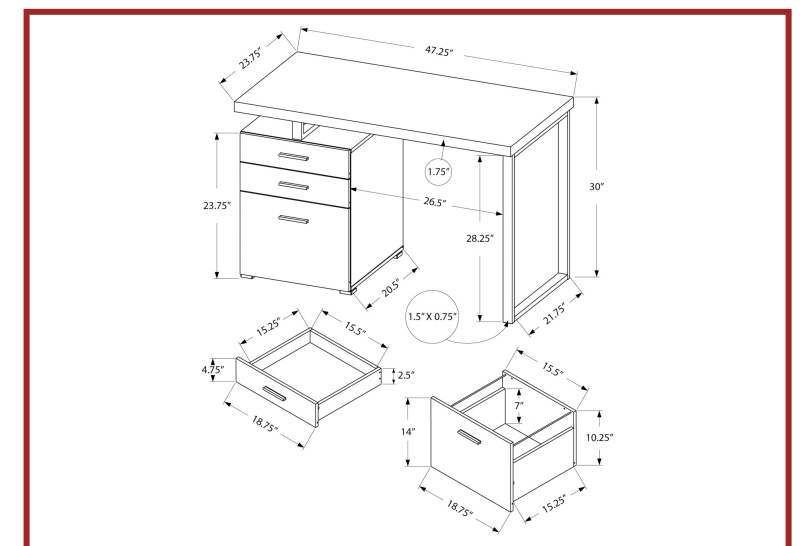

I 7642

I 7642 - COMPUTER DESK - 48" L / RECLAIMED WOOD / BLACK METAL / L/R

CLOSE-OUTS