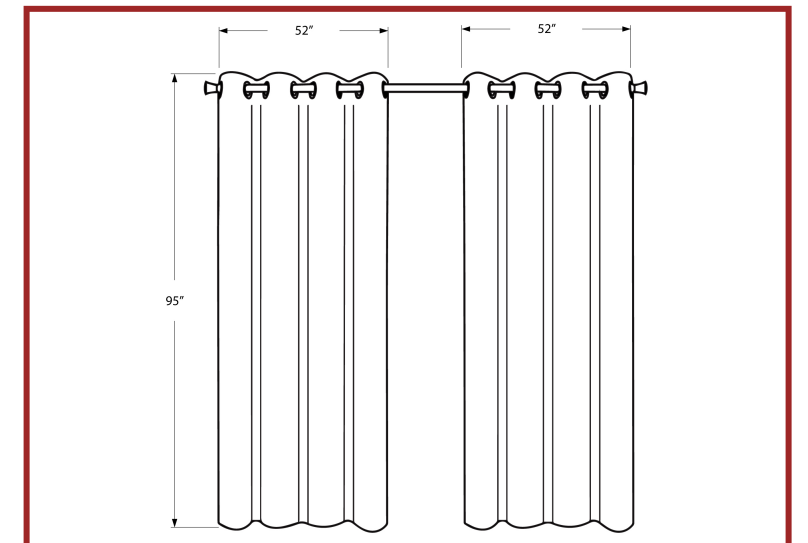

I 9818 - CURTAIN PANEL - 2PCS / 52"W X 95"H IVORY ROOM DARKENING
I 9845 - CURTAIN PANEL - 2PCS / 52"W X 95"H SILVER ROOM DARKENING

I 9845

CLOSE-OUTS