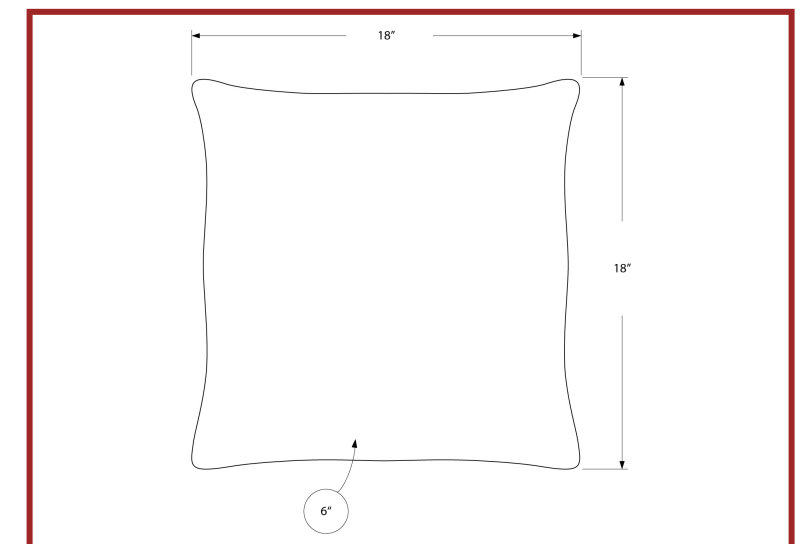

**CLOSE-OUTS**

- I 9255 - PILLOW - 18"X 18" / TAUPE FLORAL VELVET / 2PCS
- I 9269 - PILLOW - 18"X 18" / LIGHT BROWN FLORAL VELVET / 2PCS
- I 9263 - PILLOW - 18"X 18" / DARK GREEN FLORAL VELVET / 2PCS

**CLOSE-OUTS**