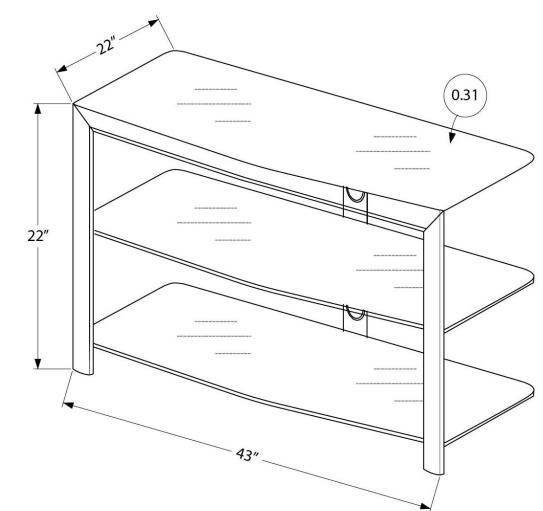

I 2038

I 2038 - TV STAND - CHROME METAL / BLACK TEMPERED GLASS

CLOSE-OUTS