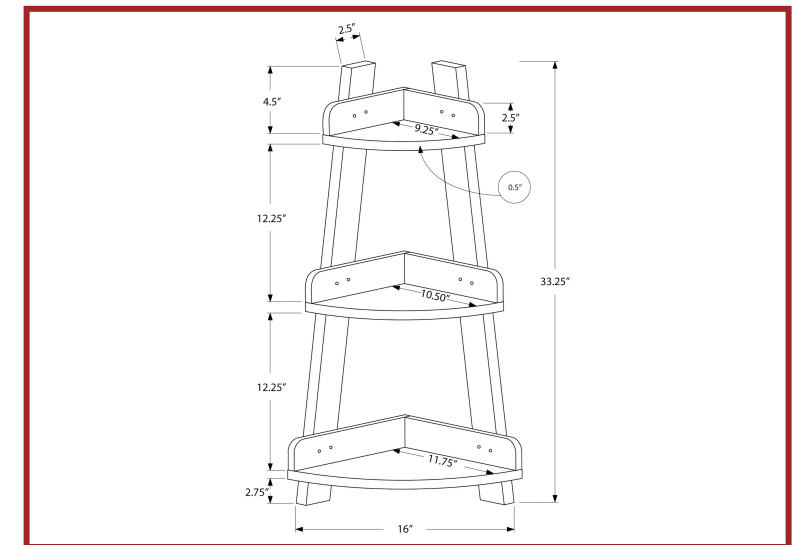

I 9001 - OTTOMAN - PLUM FABRIC / GOLD METAL LEGS

**CLOSE-OUTS**

I 9021

I 9021 - OTTOMAN - BLUE VELVET / GOLD METAL BASE

**CLOSE-OUTS**

I 1433

I 1433 - BENCH - 42"L / WASHED GREY / DARK GREY FABRIC

**CLOSE-OUTS**