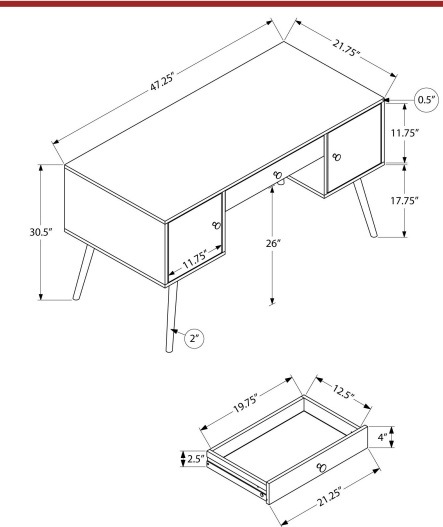

I 7642 - COMPUTER DESK - 48" L / RECLAIMED WOOD / BLACK METAL / L/R

**CLOSE-OUTS**

I 7614

I 7614 - COMPUTER DESK - 70" L / MODERN TAUPE / BLACK METAL / L/R

**CLOSE-OUTS**

I 2838

I 2838 - COMPUTER DESK - 48" L / WALNUT MID-CENTURY