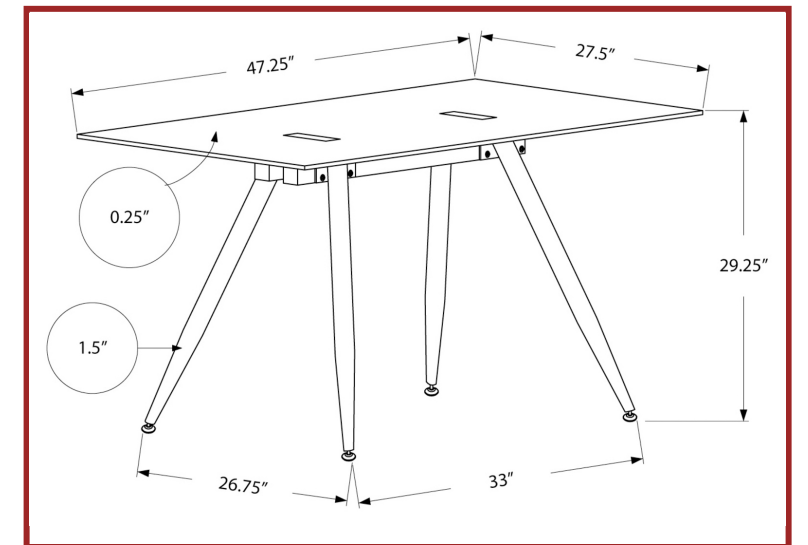

I 1032

CLOSE-OUTS

MONARCH
SPECIALTIES INC.