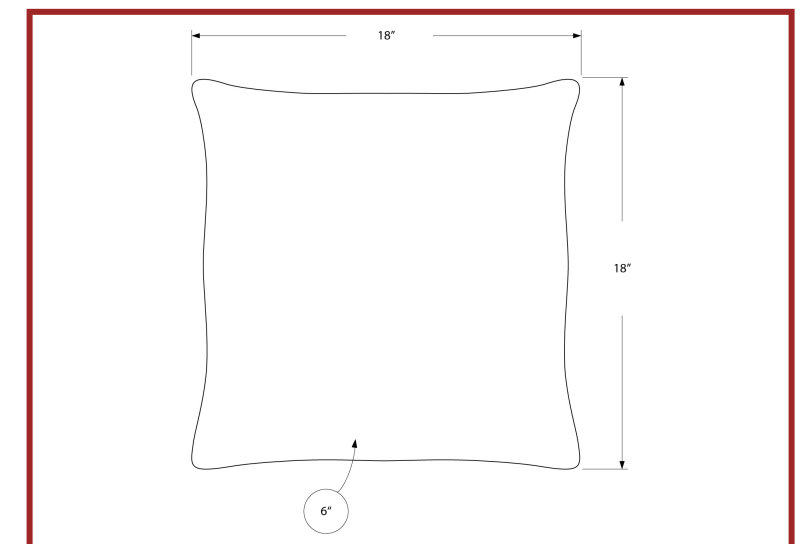

**CLOSE-OUTS**

**1**  
INSERT  
INCLUDED

I 9216

I 9216 - PILLOW - 18"X 18" / DARK TAUPE MOTIF DESIGN / 1PC

**CLOSE-OUTS**

I 9228 - PILLOW - 18"X 18" / LIGHT / DARK TAUPE ABSTRACT DOT / 1PC  
I 9232 - PILLOW - 18"X 18" / LIGHT / DARK GREEN ABSTRACT DOT / 1PC  
I 9230 - PILLOW - 18"X 18" / LIGHT BLUE / GREY ABSTRACT DOT / 1PC