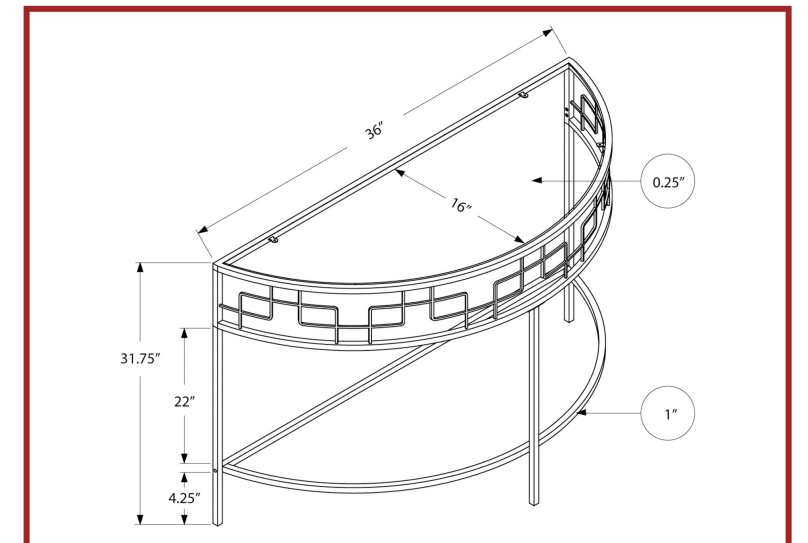

I 3322 - NESTING TABLE - 2PCS SET / SILVER WITH TEMPERED GLASS

**CLOSE-OUTS**

I 3186

I 3186 - ACCENT TABLE - DARK TAUPE WITH CHROME METAL

**CLOSE-OUTS**

I 2112

I 2112 - ACCENT TABLE - 36" L / WHITE METAL HALL CONSOLE