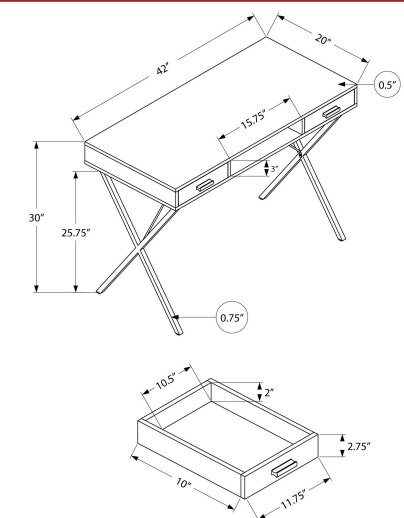

I 1032 - COMPUTER DESK - 28"X 48" / WHITE / 8MM TEMPERED GLASS

I 1032

**CLOSE-OUTS**

**MONARCH**  
SPECIALTIES INC.

**I 7791 - COMPUTER DESK - 42"L / BLACK / BLACK METAL**

**I 7791**

**CLOSE-OUTS**

I 7642