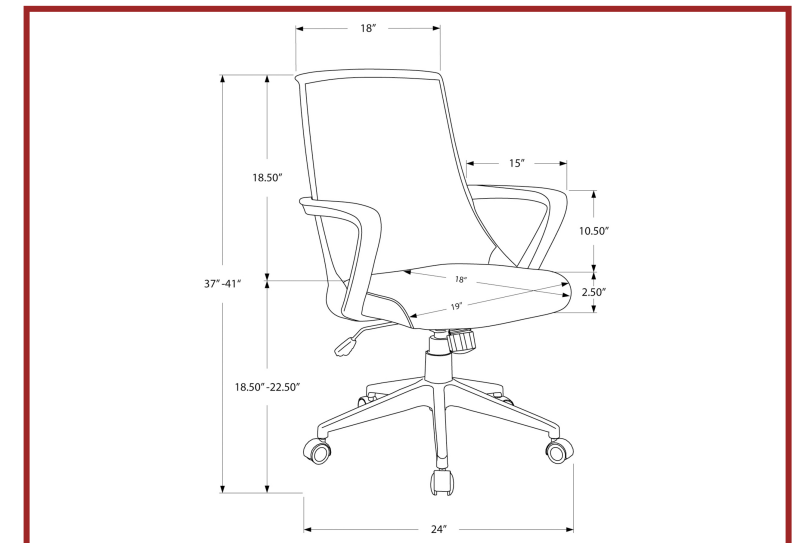

I 1122

**CLOSE-OUTS**

I 1434

I 1434 - DINING CHAIR - 2PCS / 40"H WASHED GREY / DARK GREY FABRIC

**CLOSE-OUTS**

I 7267

**I 7267 - OFFICE CHAIR - BLACK / BLACK MESH / MULTI POSITION**

**CLOSE-OUTS**