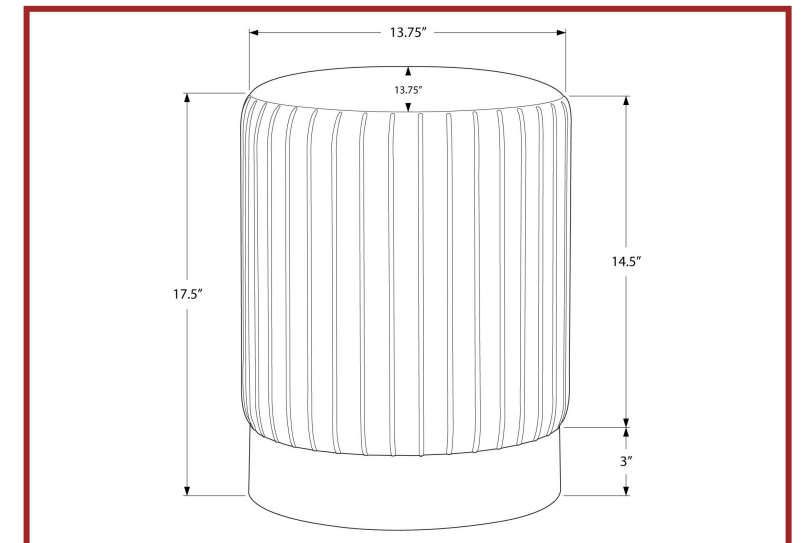

I 9001 - OTTOMAN - PLUM FABRIC / GOLD METAL LEGS

**CLOSE-OUTS**

I 9021

I 9021 - OTTOMAN - BLUE VELVET / GOLD METAL BASE

**CLOSE-OUTS**

I 1433

I 1433 - BENCH - 42"L / WASHED GREY / DARK GREY FABRIC

**CLOSE-OUTS**