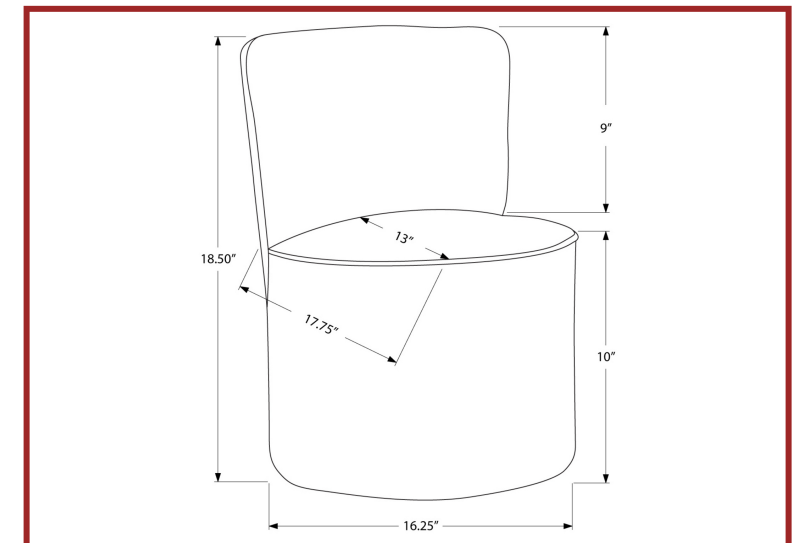

**CLOSE-OUTS**

I 8155

I 8155 - JUVENILE CHAIR - WHITE LEATHER-LOOK

**CLOSE-OUTS**

I 8153

I 8153 - JUVENILE CHAIR - SWIVEL / WHITE LEATHER-LOOK

**CLOSE-OUTS**

I 9001