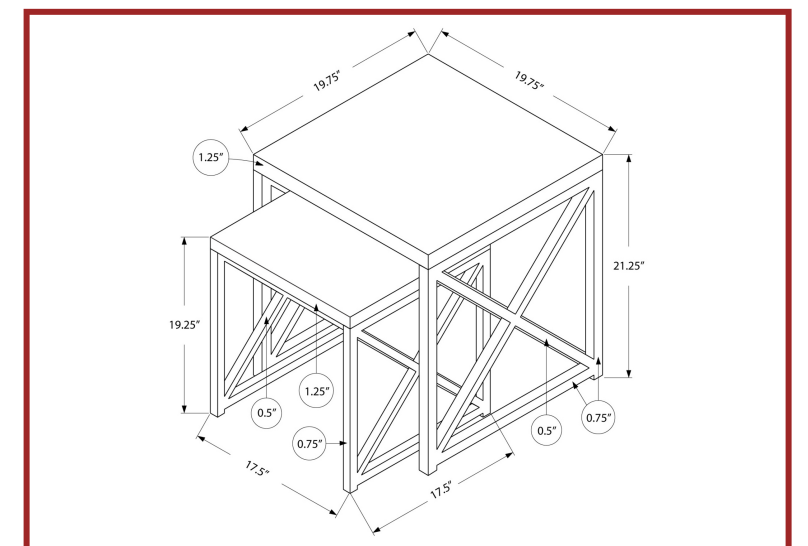

I 3255 - NESTING TABLE - 2PCS SET / DARK TAUPE WITH CHROME METAL
I 3226 - NESTING TABLE - 2PCS SET / GREY WITH CHROME METAL

I 3226

CLOSE-OUTS