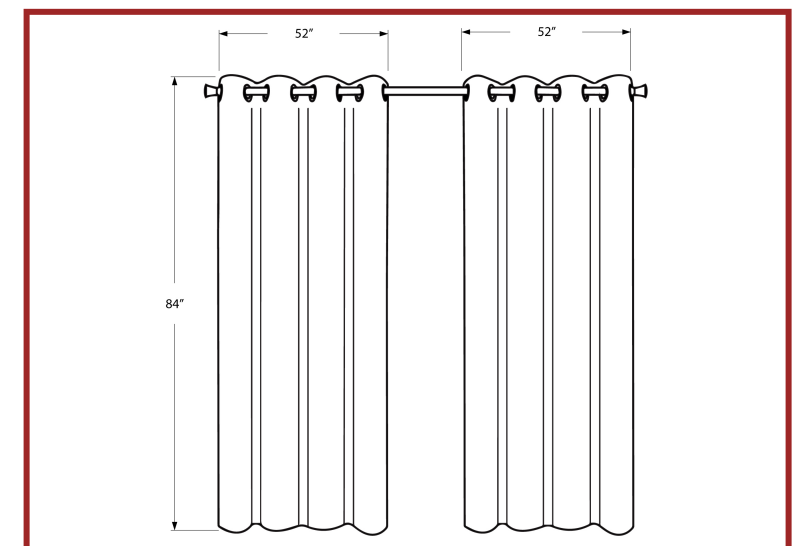

# CLOSE-OUTS

I 9844

I 9844 - CURTAIN PANEL - 2PCS / 52"W X 84"H SILVER ROOM DARKENING  
I 9817 - CURTAIN PANEL - 2PCS / 52"W X 84"H IVORY ROOM DARKENING

I 9817

**CLOSE-OUTS**

**[WWW.MONARCHSPEC.COM](http://WWW.MONARCHSPEC.COM)**