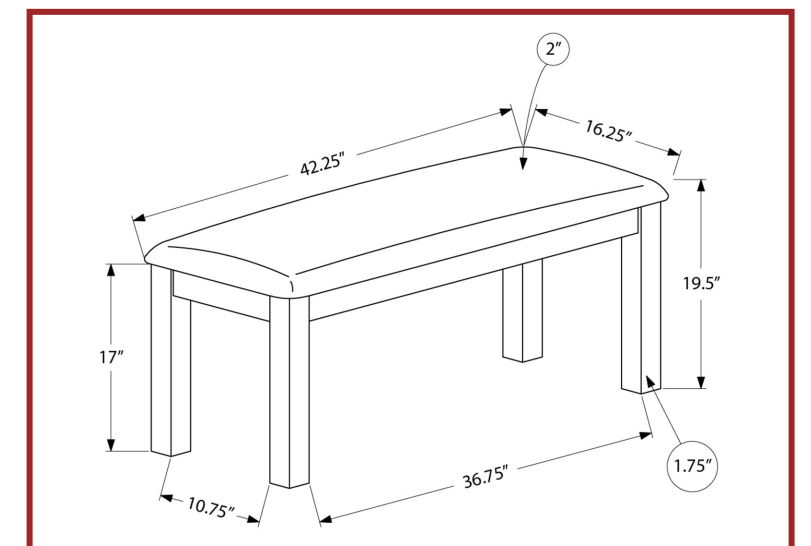

I 9001 - OTTOMAN - PLUM FABRIC / GOLD METAL LEGS

**CLOSE-OUTS**

I 9021

I 9021 - OTTOMAN - BLUE VELVET / GOLD METAL BASE

**CLOSE-OUTS**

I 1433

I 1433 - BENCH - 42"L / WASHED GREY / DARK GREY FABRIC

**CLOSE-OUTS**