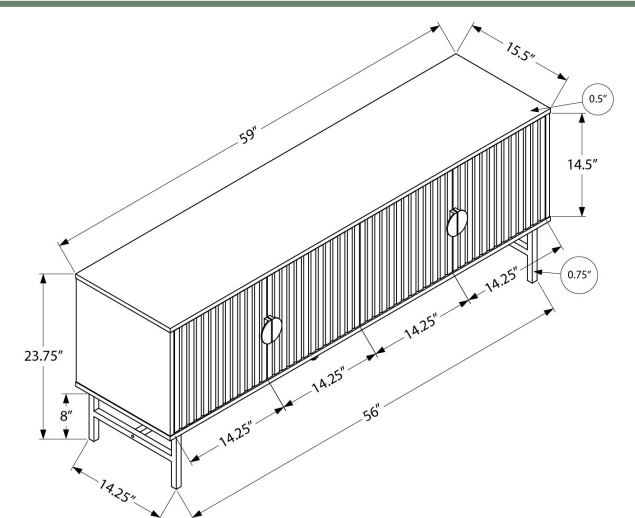

ENTERTAINMENT

I 2733

I 2733 - TV STAND - 60"L / BLACK WITH BLACK METAL
I 2732 - TV STAND - 60"L / BLACK / WHITE DOORS WITH BLACK METAL

ENTERTAINMENT

I 2732

I 2734

- I 2734 - TV STAND - 60"L / BLACK / BLACK METAL WITH STORAGE
- I 2738 - TV STAND - 60"L / WHITE / BLACK METAL WITH STORAGE
- I 2739 - TV STAND - 60"L / GREY / BLACK METAL WITH STORAGE