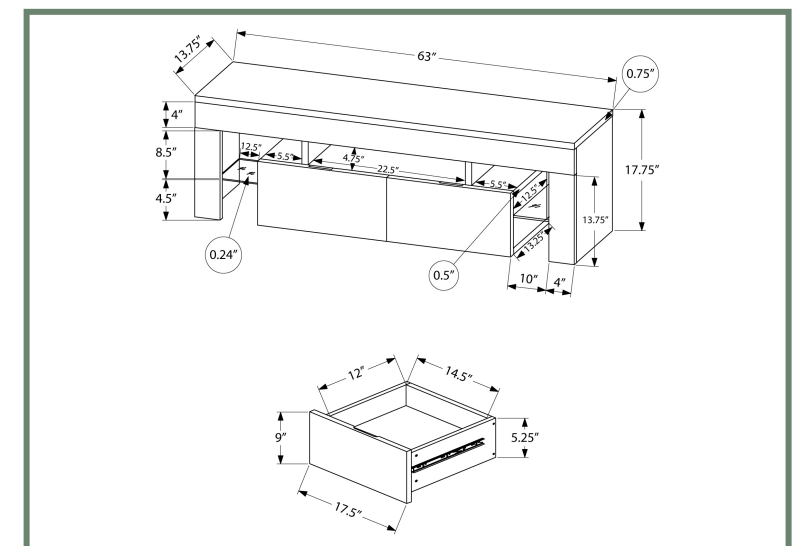

I 3548

I 3548 - TV STAND - 63"L / HIGH GLOSSY WHITE WITH TEMPERED GLASS

ENTERTAINMENT