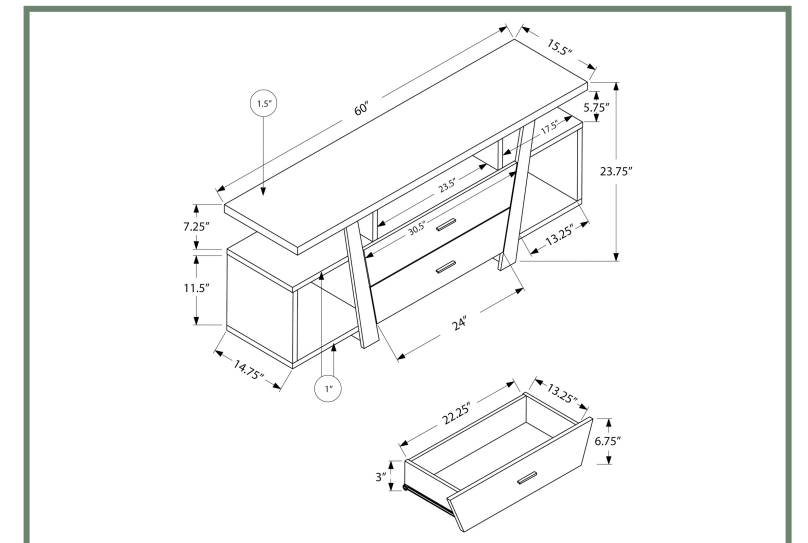

I 2721

I 2721 - TV STAND - 60" L / DARK TAUPE WITH 2 STORAGE DRAWERS

ENTERTAINMENT