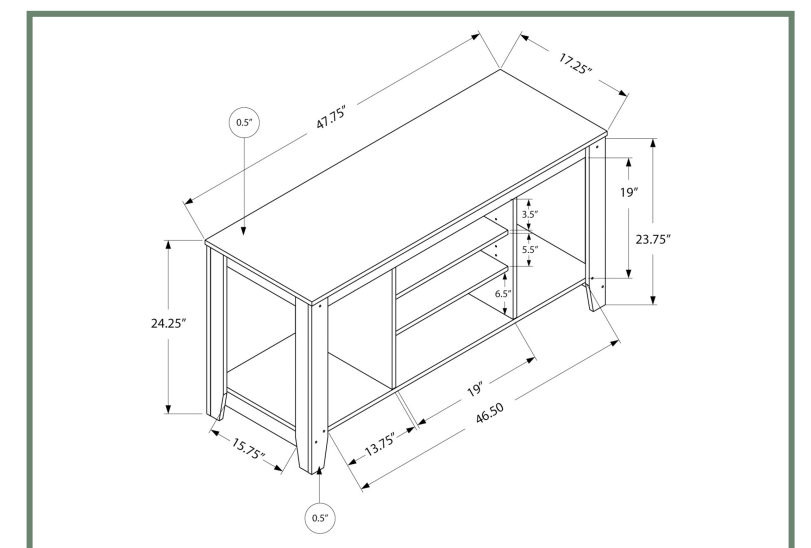

I 3564

I 3564 - TV STAND - 48"L / INDUSTRIAL GREY
I 3567 - TV STAND - 48"L / BROWN OAK

ENTERTAINMENT

I 3567