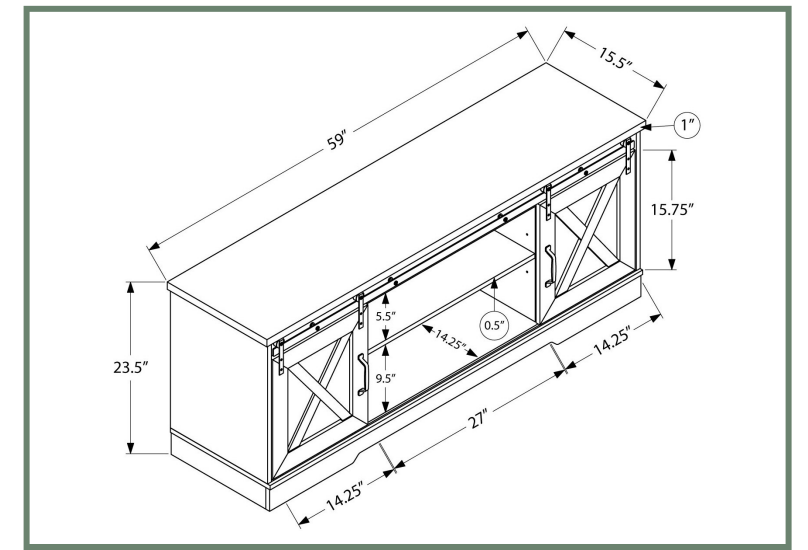

I 2747

- I 2747 - TV STAND - 60"L / GREY WITH 2 SLIDING DOORS
- I 2748 - TV STAND - 60"L / BROWN RECLAIMED-LOOK / 2 SLIDING DOORS
- I 2746 - TV STAND - 60"L / DARK TAUPE WITH 2 SLIDING DOORS

ENTERTAINMENT