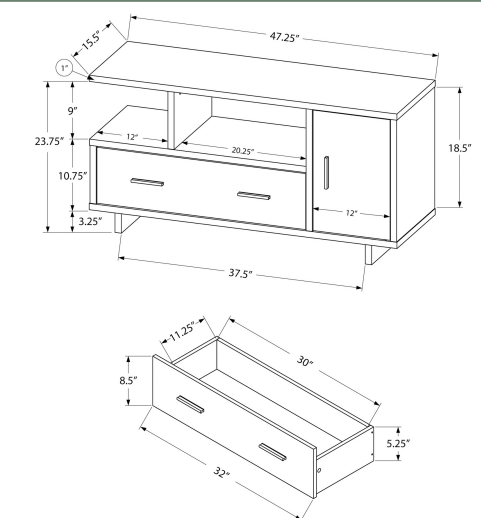

ENTERTAINMENT