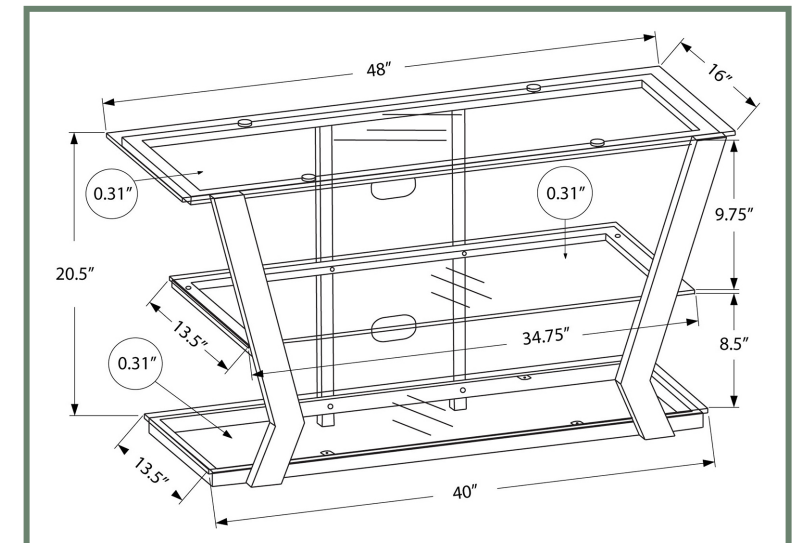

I 2588

I 2588 - TV STAND - 48"L / BLACK METAL WITH TEMPERED GLASS

ENTERTAINMENT