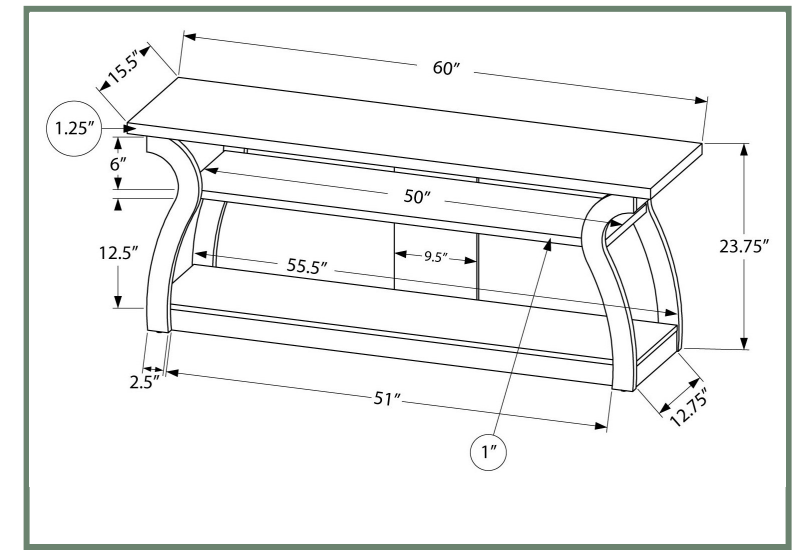

I 2820 - TV STAND - 60" L / BROWN RECLAIMED WOOD-LOOK / 3 DRAWERS
I 2822 - TV STAND - 60" L / TAUPE RECLAIMED WOOD-LOOK / 3 DRAWERS

I 2822

ENTERTAINMENT

I 2667

I 2666

I 2665

- I 2667 - TV STAND - 60"L / ESPRESSO
- I 2666 - TV STAND - 60"L / DARK TAUPE
- I 2665 - TV STAND - 60"L / WHITE