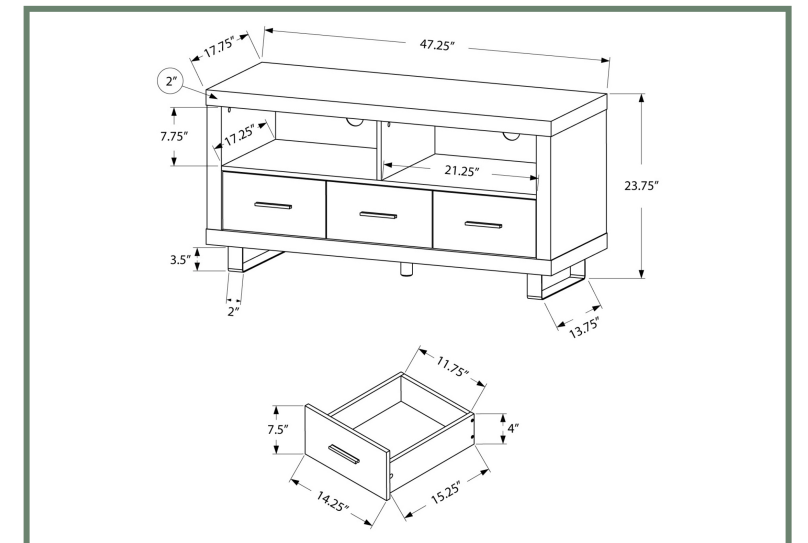

I 3250

I 3250 - TV STAND - 48" L / DARK TAUPE WITH 3 DRAWERS

ENTERTAINMENT