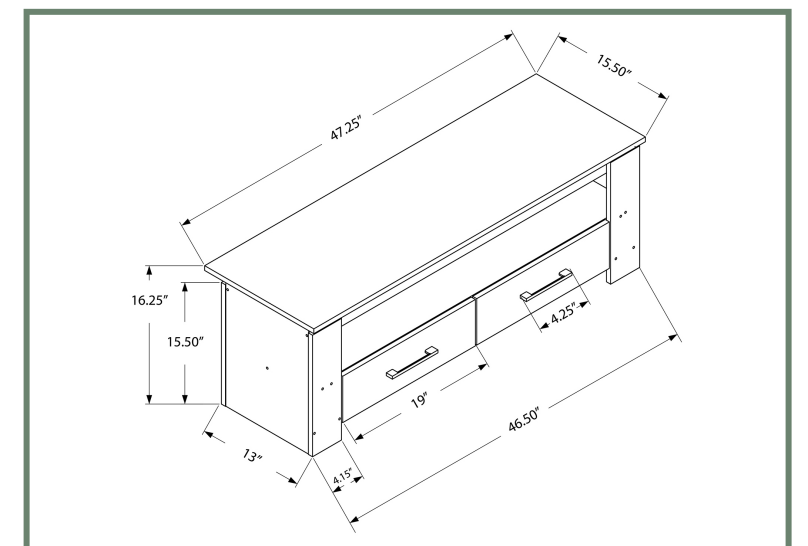

I 2601 - TV STAND - 48"L / WHITE WITH 2 STORAGE DRAWERS
I 2602 - TV STAND - 48"L / DARK TAUPE WITH 2 STORAGE DRAWERS

I 2602

ENTERTAINMENT