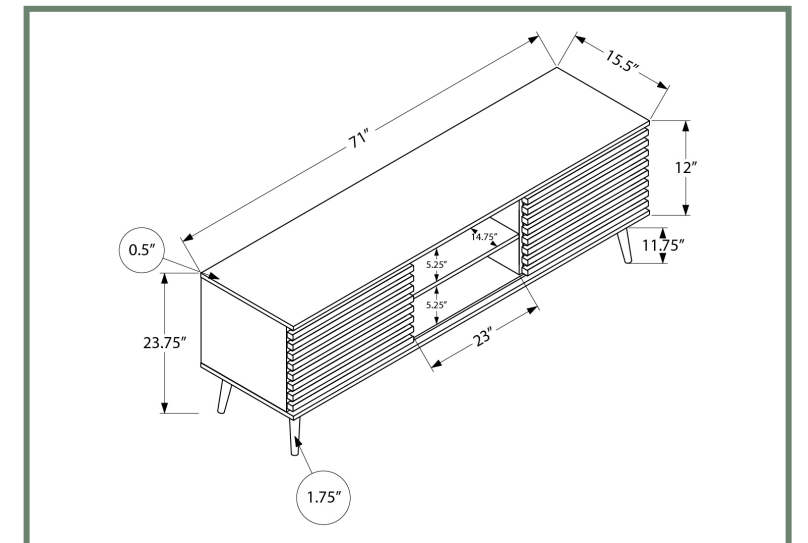

NEW

I 2784

I 2784 - TV STAND - 72" L / WALNUT WITH 2 DOORS

ENTERTAINMENT

MONARCH
SPECIALTIES INC.

MONARCH
SPECIALTIES INC.

I 2781

I 2781 - TV STAND - 72" L / BLACK WITH 2 WOOD-LOOK DOORS