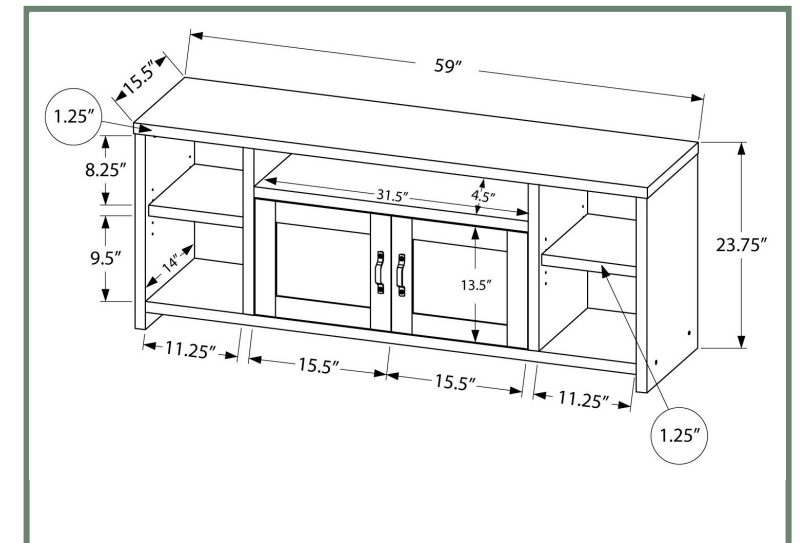

- I 2743 - TV STAND - 60"L / BLACK RECLAIMED WOOD-LOOK
- I 2742 - TV STAND - 60"L / TAUPE RECLAIMED WOOD-LOOK
- I 2744 - TV STAND - 60"L / GOLDEN PINE RECLAIMED WOOD-LOOK

I 2744

ENTERTAINMENT