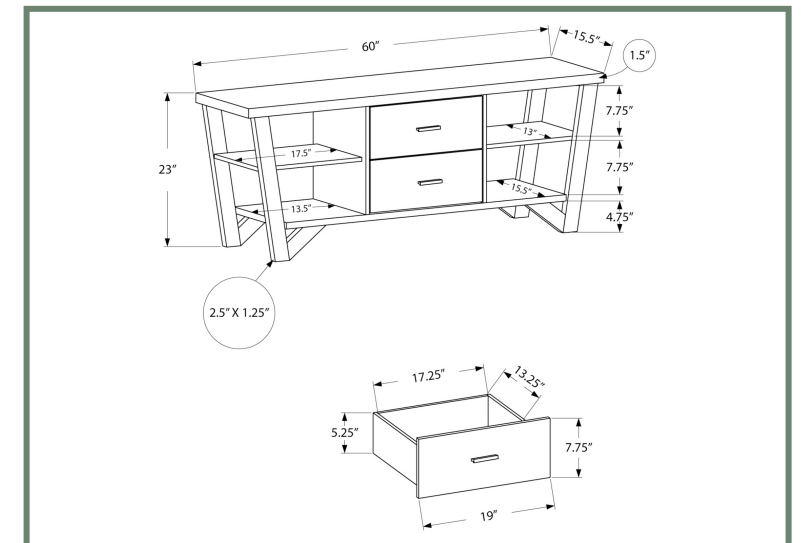

I 2572

ENTERTAINMENT

I 2721

I 2721 - TV STAND - 60" L / DARK TAUPE WITH 2 STORAGE DRAWERS

ENTERTAINMENT

I 2762

I 2762 - TV STAND - 60"L / GREY-BLACK WITH 2 STORAGE DRAWERS

ENTERTAINMENT