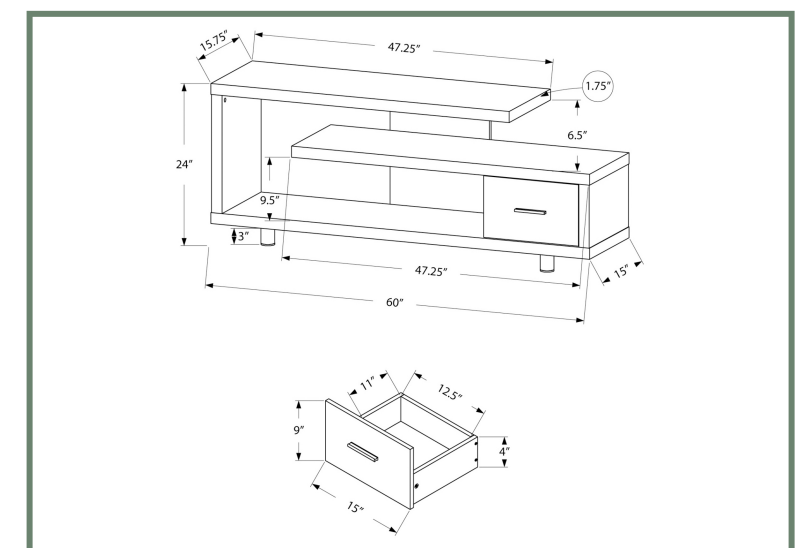

ENTERTAINMENT

I 2575

I 2575 - TV STAND - 60"L / BLACK / GREY TOP WITH 1 DRAWER
I 2573 - TV STAND - 60"L / WHITE WITH 1 DRAWER

I 2573

ENTERTAINMENT

I 2574

I 2574 - TV STAND - 60"L / DARK TAUPE WITH 1 DRAWER
I 2572 - TV STAND - 60"L / ESPRESSO WITH 1 DRAWER