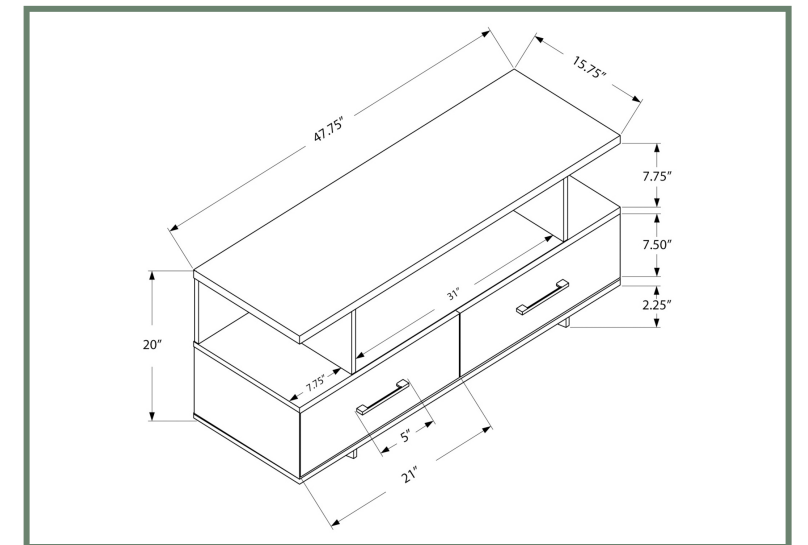

I 2608 - TV STAND - 48" L / GREY WITH 2 STORAGE DRAWERS

ENTERTAINMENT

MONARCH
SPECIALTIES INC.

I 2601

I 2601 - TV STAND - 48"L / WHITE WITH 2 STORAGE DRAWERS
I 2602 - TV STAND - 48"L / DARK TAUPE WITH 2 STORAGE DRAWERS