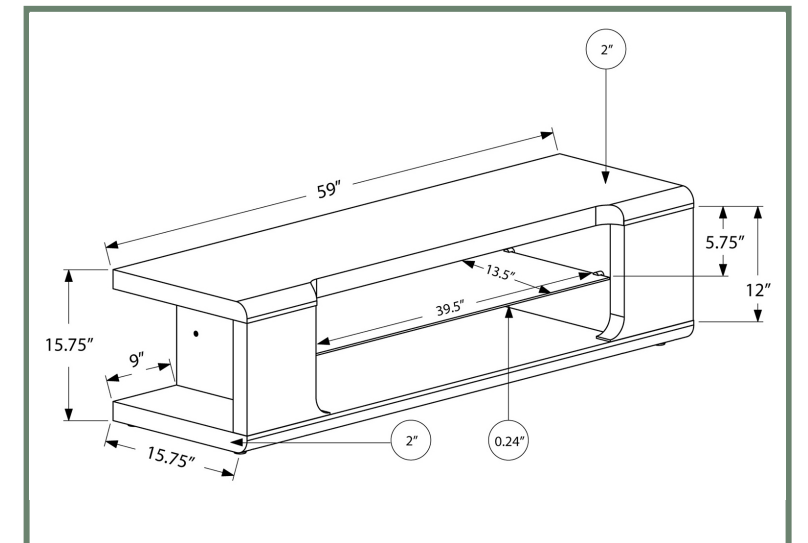

ENTERTAINMENT

MONARCH
SPECIALTIES INC.