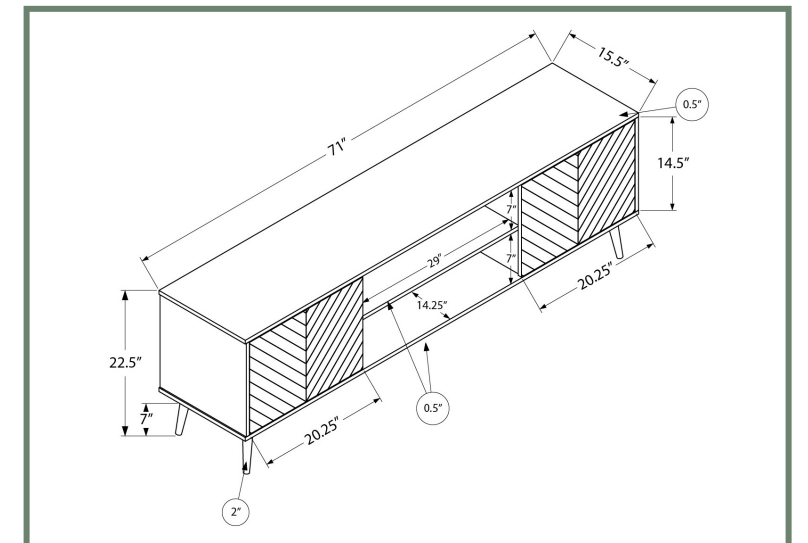

NEW

I 2784

I 2784 - TV STAND - 72" L / WALNUT WITH 2 DOORS

ENTERTAINMENT

MONARCH
SPECIALTIES INC.

MONARCH
SPECIALTIES INC.

I 2781

I 2781 - TV STAND - 72" L / BLACK WITH 2 WOOD-LOOK DOORS