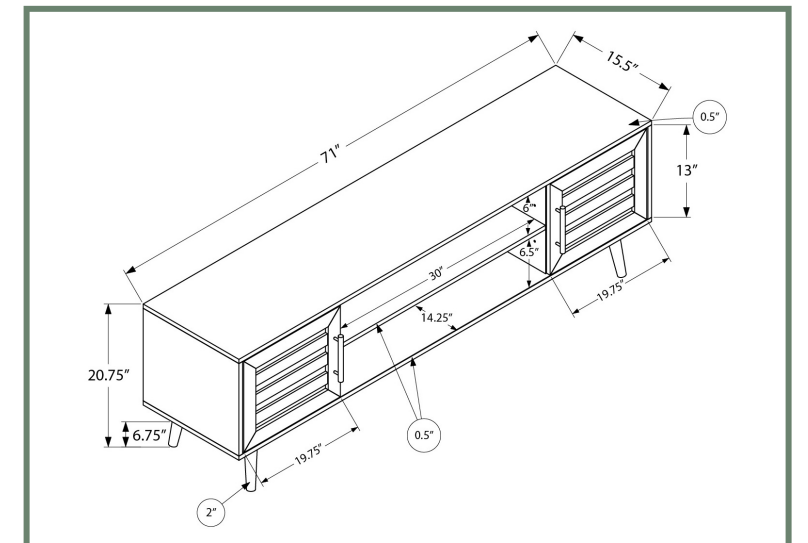

ENTERTAINMENT

MONARCH
SPECIALTIES INC.

I 2723

I 2723 - TV STAND - 72" L / WALNUT WITH STORAGE

ENTERTAINMENT

I 2717

I 2717 - TV STAND - 72" L / BROWN WOOD-LOOK WITH 2 DOORS

ENTERTAINMENT