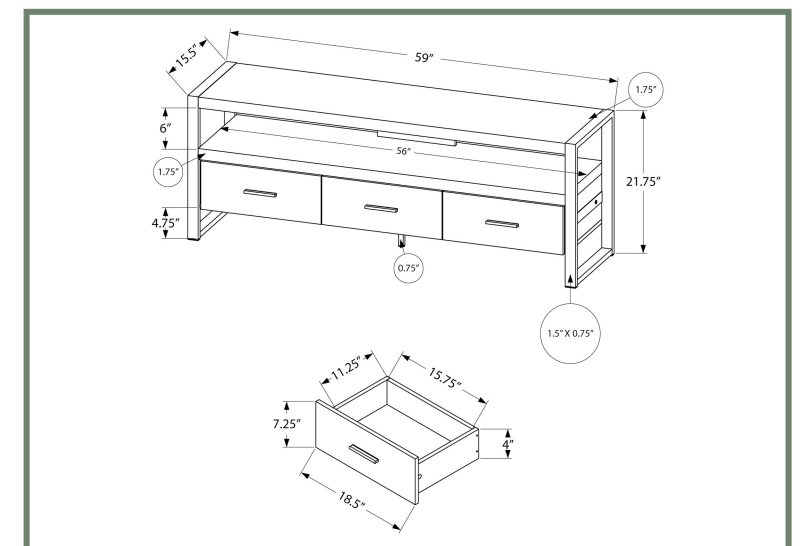

I 2823 - TV STAND - 60" L / BLACK RECLAIMED WOOD-LOOK / 3 DRAWERS
I 2821 - TV STAND - 60" L / GREY RECLAIMED WOOD-LOOK / 3 DRAWERS

I 2821

ENTERTAINMENT