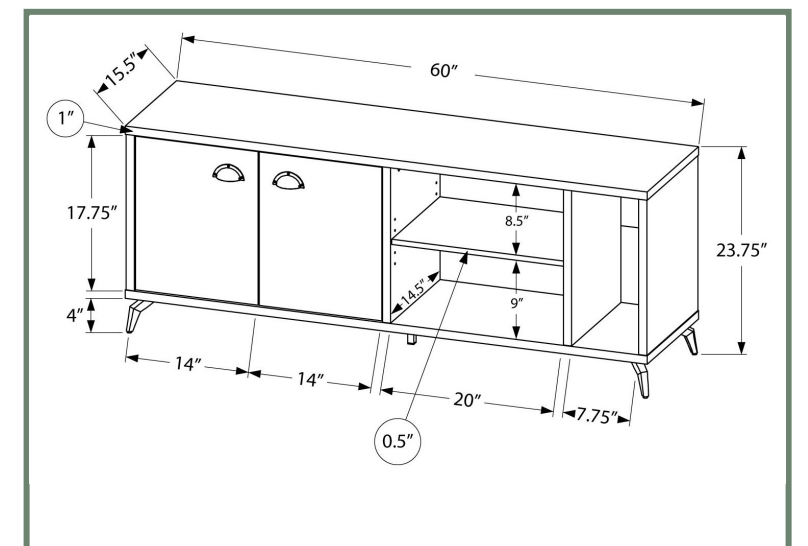

I 2831 - TV STAND - 60"L / GREY CONCRETE / MEDIUM BROWN RECLAIMED
I 2841 - TV STAND - 60"L / WHITE / GREY CEMENT-LOOK TOP

I 2841

ENTERTAINMENT