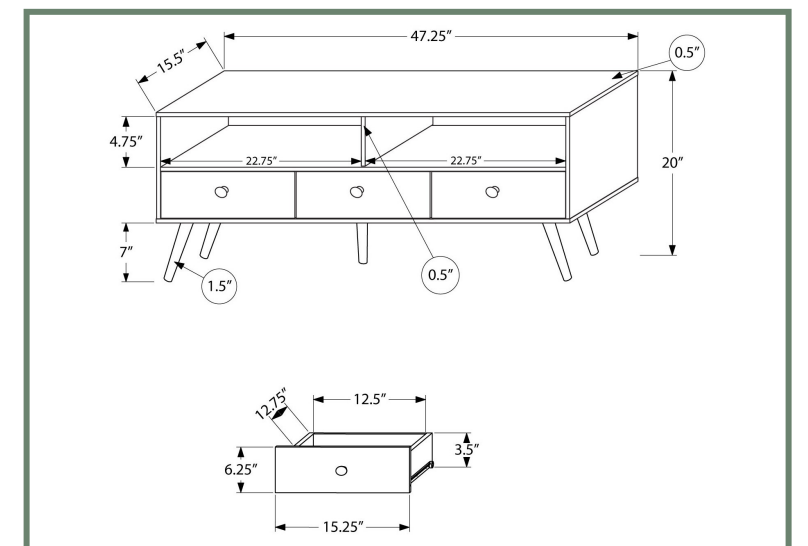

I 2590

I 2590 - TV STAND - 60"L / BLACK / GREY
I 2591 - TV STAND - 60"L / WHITE / GREY

I 2591

ENTERTAINMENT

I 2835

I 2835 - TV STAND - 48" L / WALNUT MID-CENTURY WITH 3 DRAWERS

ENTERTAINMENT

I 2800