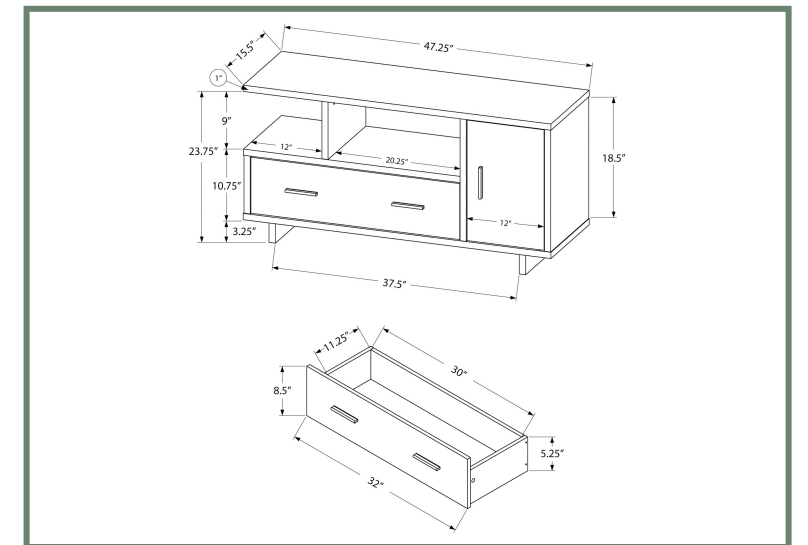

I 2803

- I 2803 - TV STAND - 48" L / BLACK / BROWN RECLAIMED WOOD-LOOK
- I 2804 - TV STAND - 48" L / BLACK / GREY RECLAIMED WOOD-LOOK
- I 2805 - TV STAND - 48" L / ESPRESSO / TAUPE RECLAIMED WOOD-LOOK

I 2805

ENTERTAINMENT