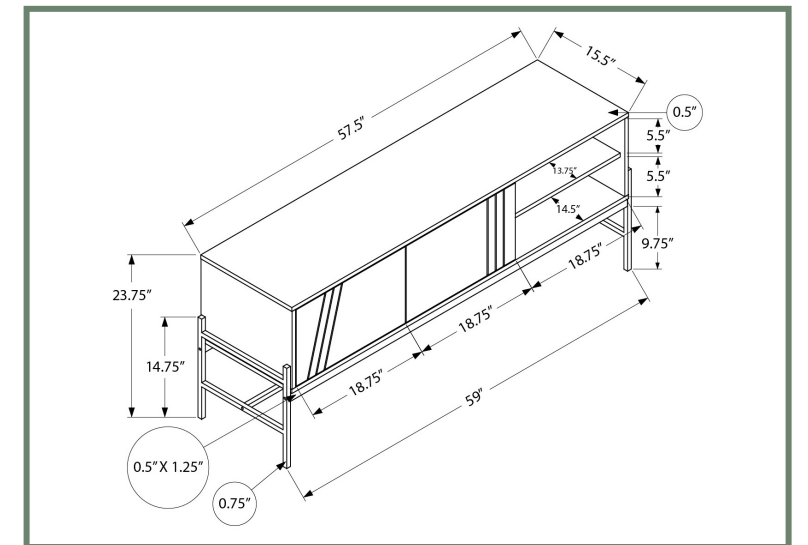

- I 2734 - TV STAND - 60"L / BLACK / BLACK METAL WITH STORAGE
- I 2738 - TV STAND - 60"L / WHITE / BLACK METAL WITH STORAGE
- I 2739 - TV STAND - 60"L / GREY / BLACK METAL WITH STORAGE

ENTERTAINMENT

I 2739