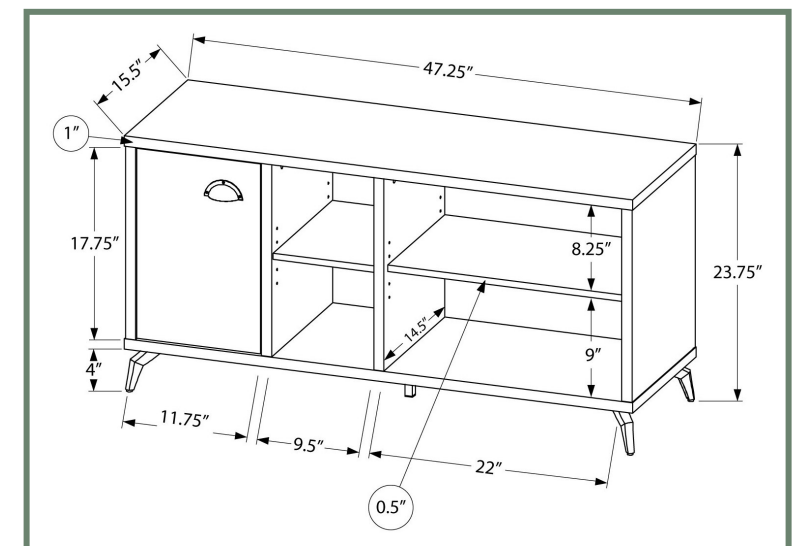

I 2841

ENTERTAINMENT

I 2830

I 2830 - TV STAND - 48"L / GREY CONCRETE / MEDIUM BROWN RECLAIMED
I 2840 - TV STAND - 48"L / WHITE / GREY CEMENT-LOOK TOP

I 2840

ENTERTAINMENT

I 2747

- I 2747 - TV STAND - 60"L / GREY WITH 2 SLIDING DOORS
- I 2748 - TV STAND - 60"L / BROWN RECLAIMED-LOOK / 2 SLIDING DOORS
- I 2746 - TV STAND - 60"L / DARK TAUPE WITH 2 SLIDING DOORS