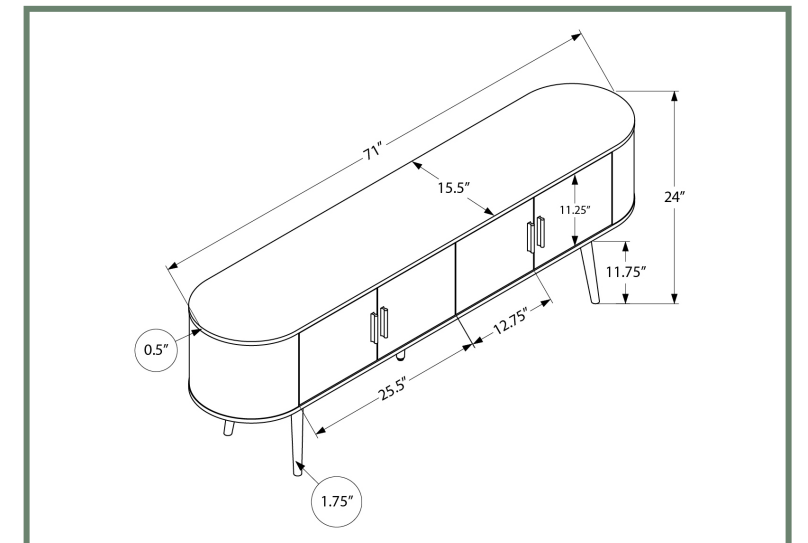

ENTERTAINMENT

MONARCH
SPECIALTIES INC.

I 2723

I 2723 - TV STAND - 72" L / WALNUT WITH STORAGE

ENTERTAINMENT

I 2717

I 2717 - TV STAND - 72" L / BROWN WOOD-LOOK WITH 2 DOORS

ENTERTAINMENT