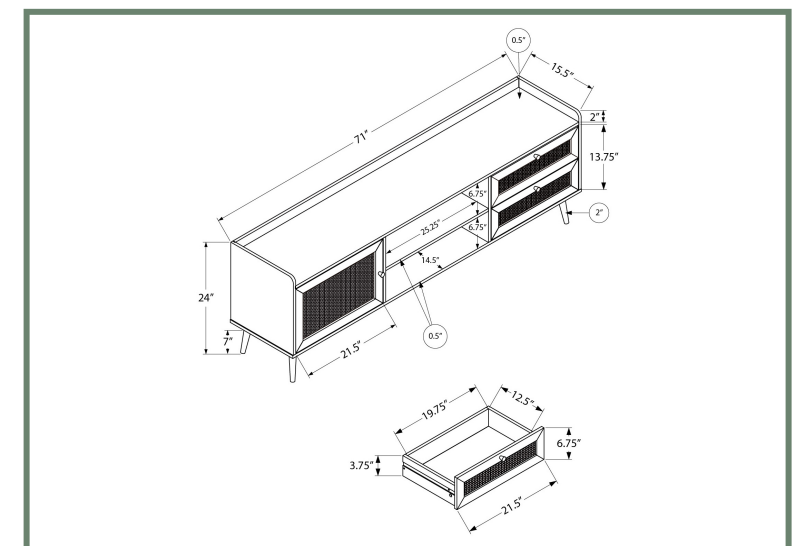

ENTERTAINMENT

MONARCH
SPECIALTIES INC.

I 2723

I 2723 - TV STAND - 72" L / WALNUT WITH STORAGE

ENTERTAINMENT

I 2717

I 2717 - TV STAND - 72" L / BROWN WOOD-LOOK WITH 2 DOORS

ENTERTAINMENT