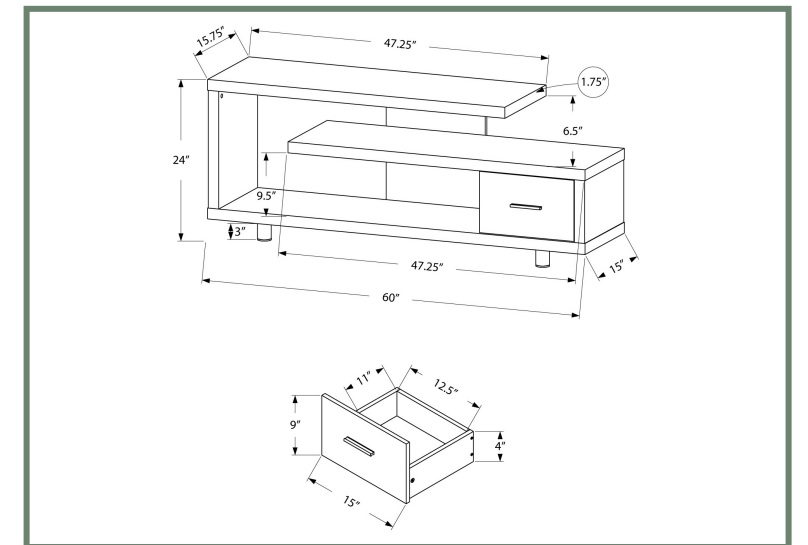

I 2573

ENTERTAINMENT

I 2574

I 2574 - TV STAND - 60"L / DARK TAUPE WITH 1 DRAWER
I 2572 - TV STAND - 60"L / ESPRESSO WITH 1 DRAWER

I 2572

ENTERTAINMENT

I 2762

I 2762 - TV STAND - 60"L / GREY-BLACK WITH 2 STORAGE DRAWERS