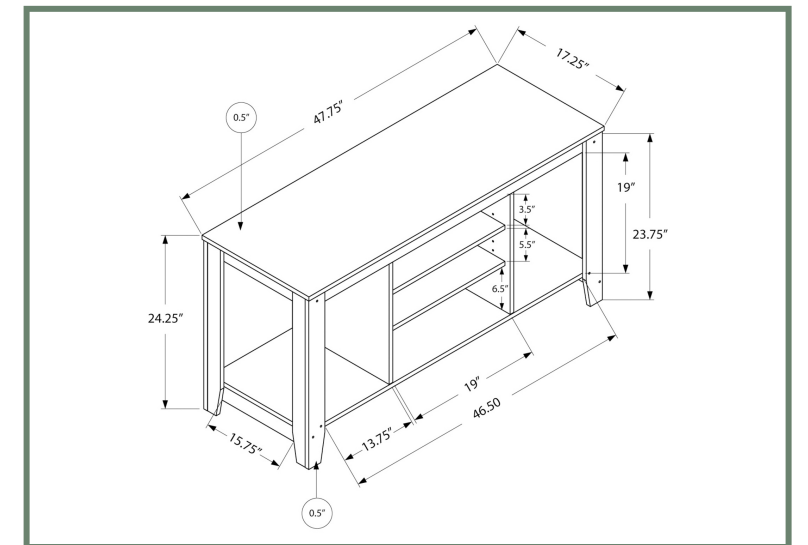

I 3566

I 3528