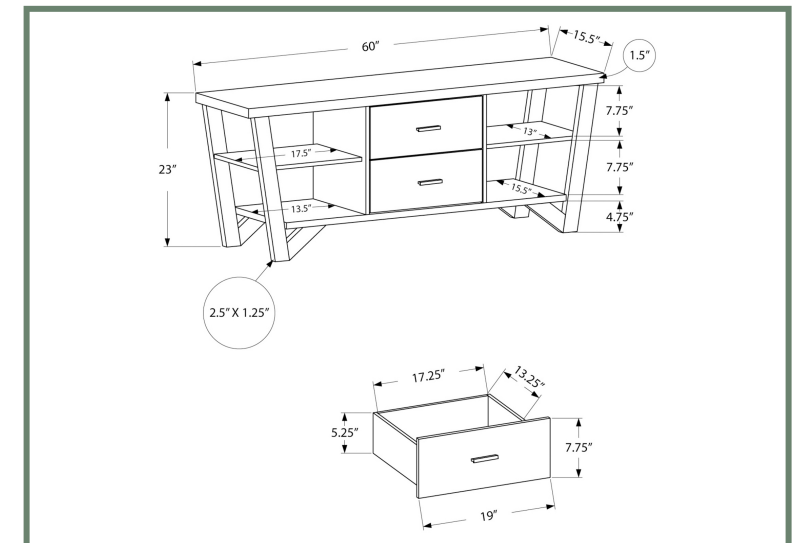

I 2573

ENTERTAINMENT

I 2574

I 2574 - TV STAND - 60"L / DARK TAUPE WITH 1 DRAWER
I 2572 - TV STAND - 60"L / ESPRESSO WITH 1 DRAWER

I 2572

ENTERTAINMENT

I 2762

I 2762 - TV STAND - 60"L / GREY-BLACK WITH 2 STORAGE DRAWERS