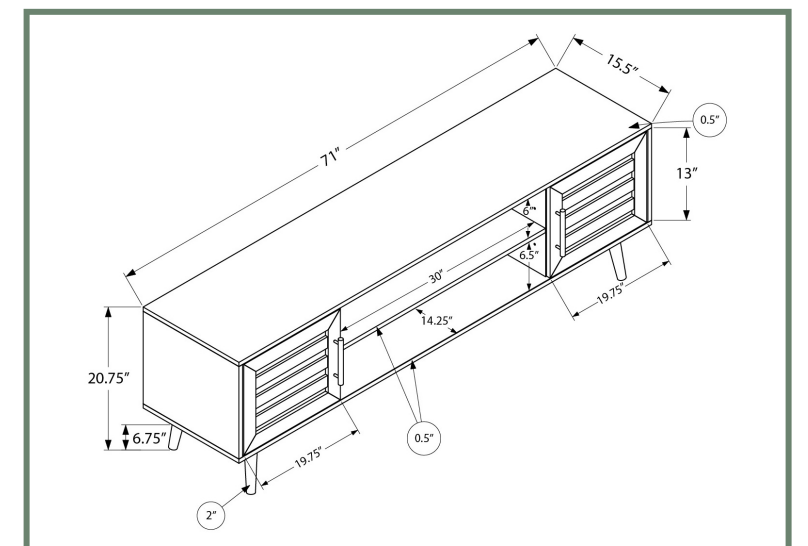

MONARCH
SPECIALTIES INC.

ENTERTAINMENT

I 2723

I 2723 - TV STAND - 72" L / WALNUT WITH STORAGE

ENTERTAINMENT

I 2717

I 2717 - TV STAND - 72" L / BROWN WOOD-LOOK WITH 2 DOORS

ENTERTAINMENT