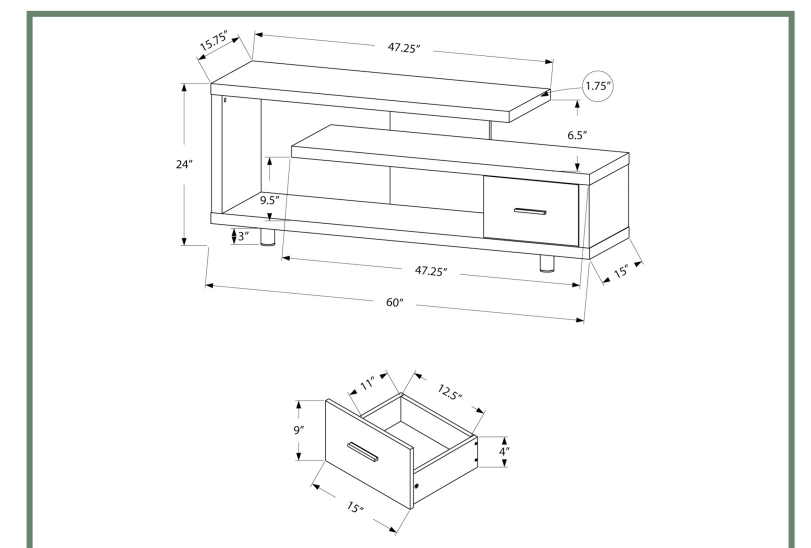

I 2575 - TV STAND - 60"L / BLACK / GREY TOP WITH 1 DRAWER
I 2573 - TV STAND - 60"L / WHITE WITH 1 DRAWER

I 2573

ENTERTAINMENT