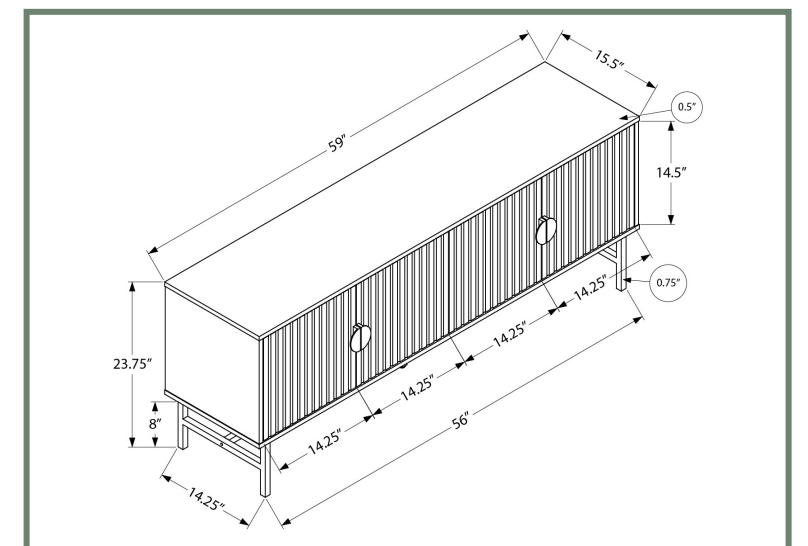

I 2733

I 2733 - TV STAND - 60"L / BLACK WITH BLACK METAL
I 2732 - TV STAND - 60"L / BLACK / WHITE DOORS WITH BLACK METAL

ENTERTAINMENT

I 2732