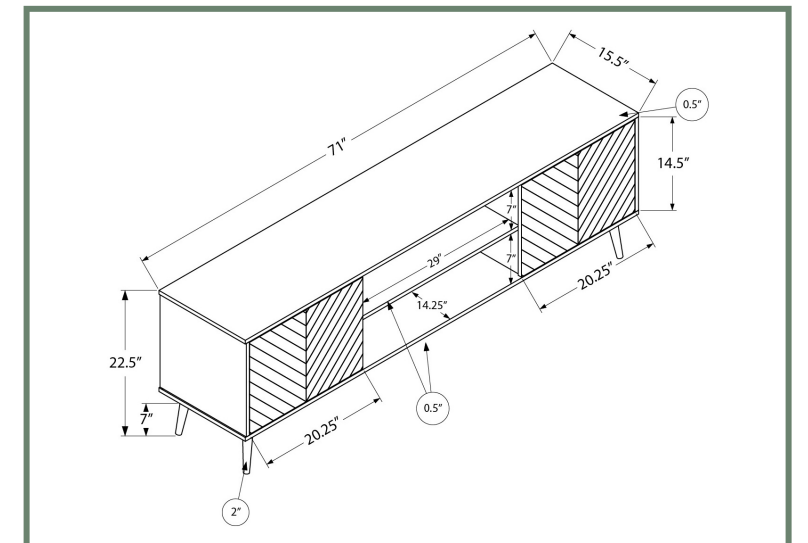

MONARCH
SPECIALTIES INC.