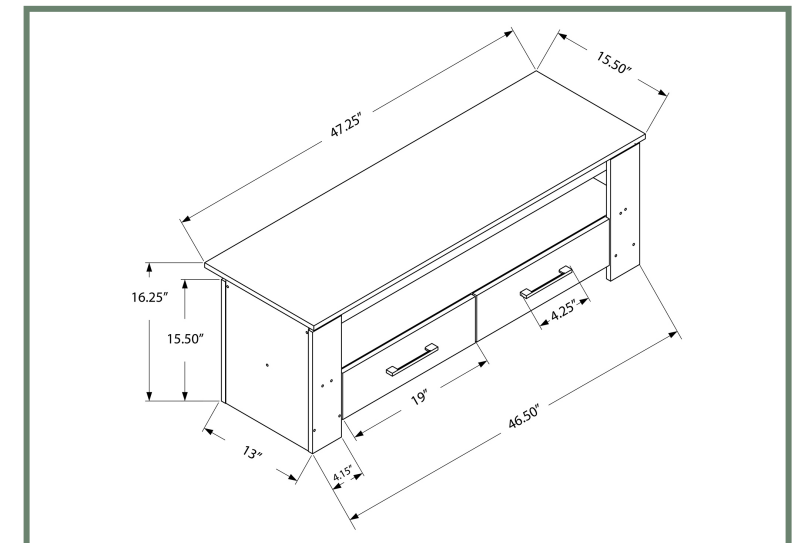

I 2602

I 2602 - TV STAND - 48" L / DARK TAUPE WITH 2 STORAGE DRAWERS

ENTERTAINMENT