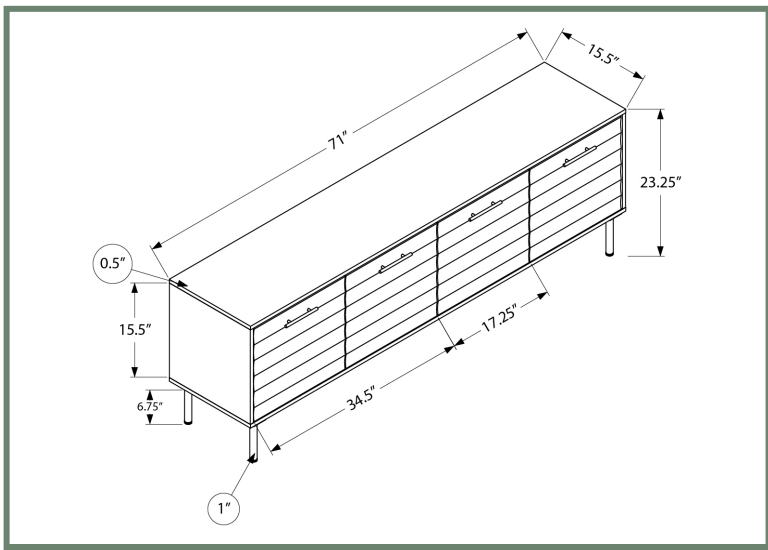

ENTERTAINMENT

MONARCH
SPECIALTIES INC.

NEW

I 2727

I 2727 - TV STAND - 72" L / DARK BROWN WOOD-LOOK WITH 4 DOORS

ENTERTAINMENT

MONARCH
SPECIALTIES INC.

NEW