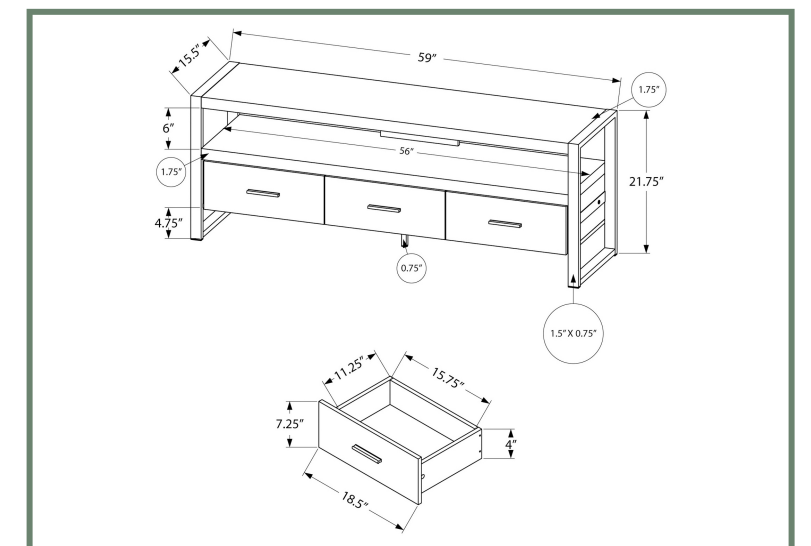

I 2821

ENTERTAINMENT