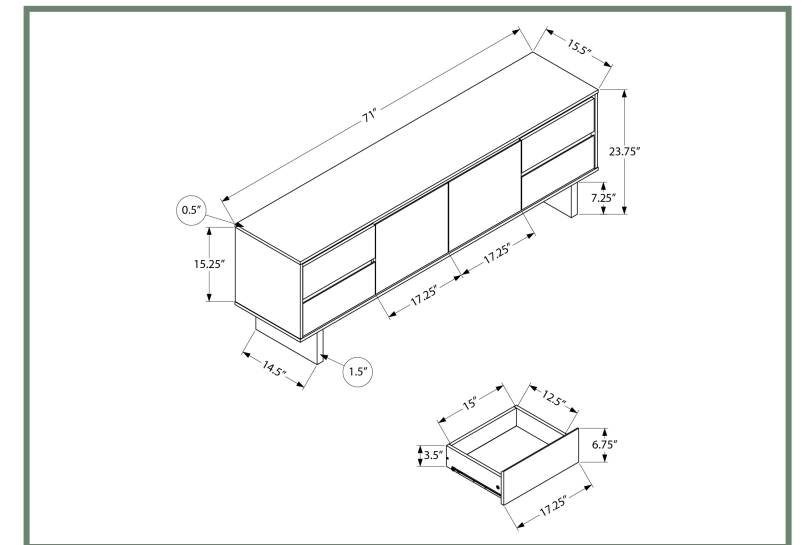

ENTERTAINMENT

MONARCH
SPECIALTIES INC.

NEW

I 2727

I 2727 - TV STAND - 72" L / DARK BROWN WOOD-LOOK WITH 4 DOORS

ENTERTAINMENT

MONARCH
SPECIALTIES INC.

NEW