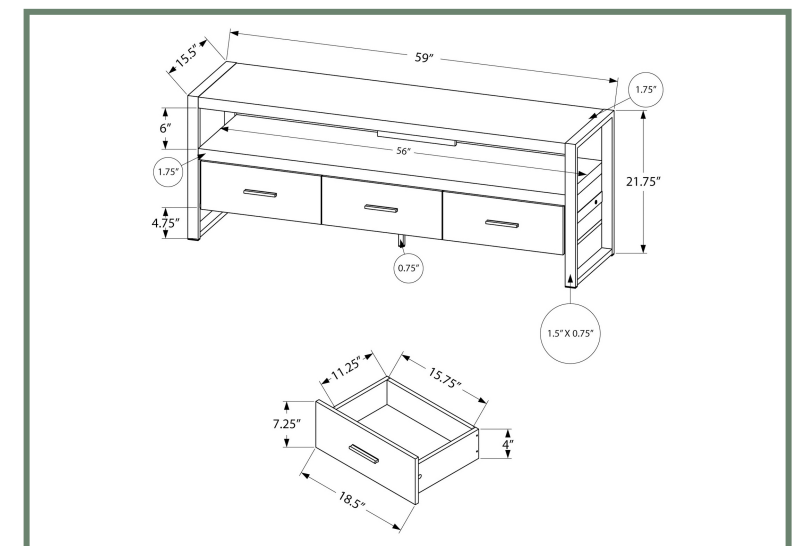

I 2822

ENTERTAINMENT