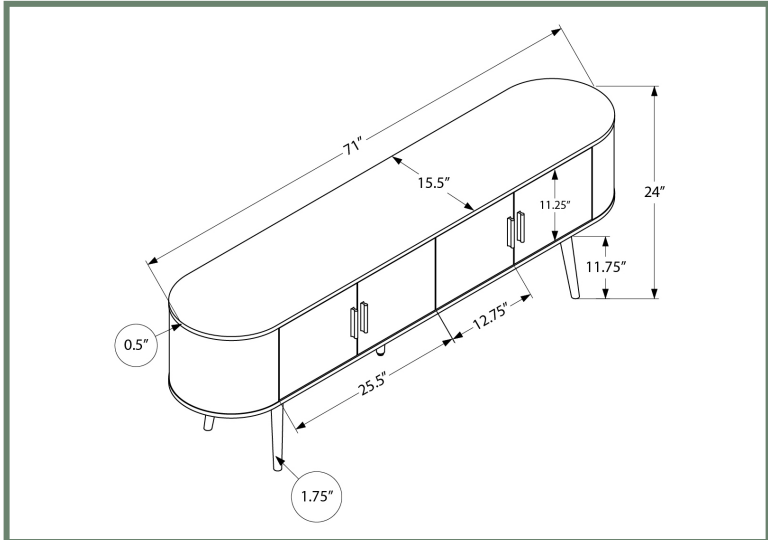

I 2798

ENTERTAINMENT