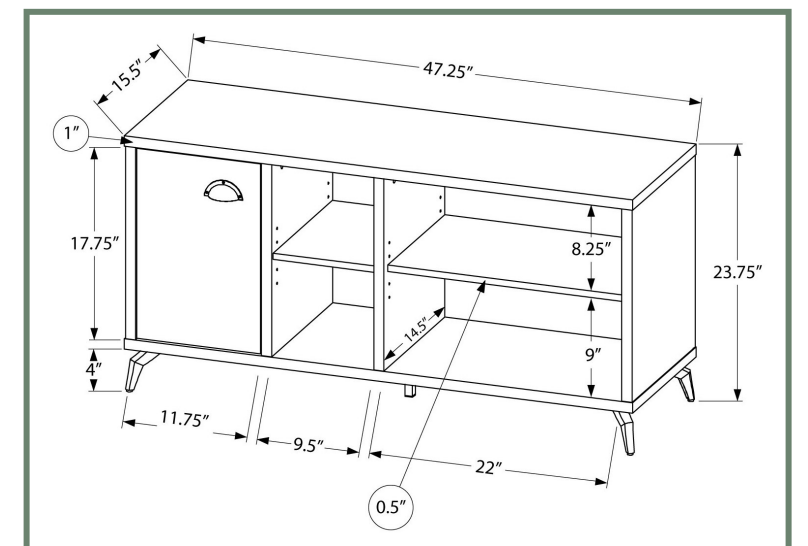

I 2841

ENTERTAINMENT

I 2830

I 2830 - TV STAND - 48"L / GREY CONCRETE / MEDIUM BROWN RECLAIMED
I 2840 - TV STAND - 48"L / WHITE / GREY CEMENT-LOOK TOP

I 2840

ENTERTAINMENT

I 2747

- I 2747 - TV STAND - 60" L / GREY WITH 2 SLIDING DOORS
- I 2748 - TV STAND - 60" L / BROWN RECLAIMED-LOOK / 2 SLIDING DOORS
- I 2746 - TV STAND - 60" L / DARK TAUPE WITH 2 SLIDING DOORS