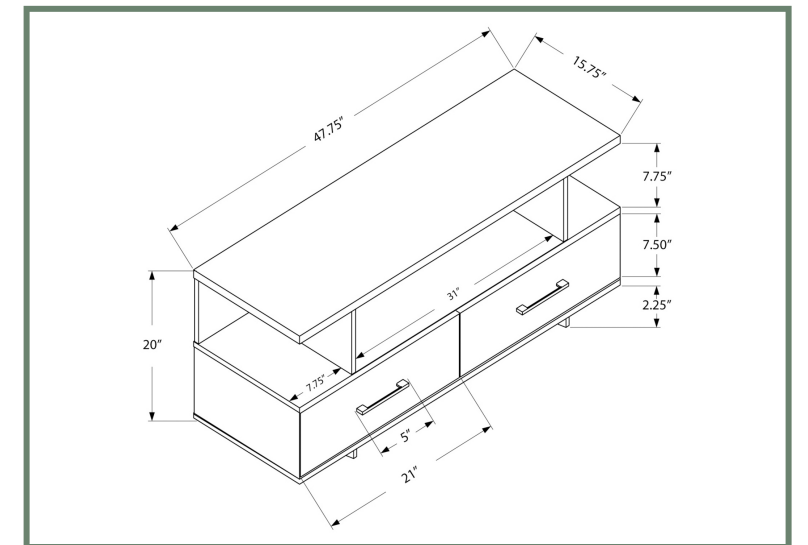

ENTERTAINMENT

MONARCH
SPECIALTIES INC.