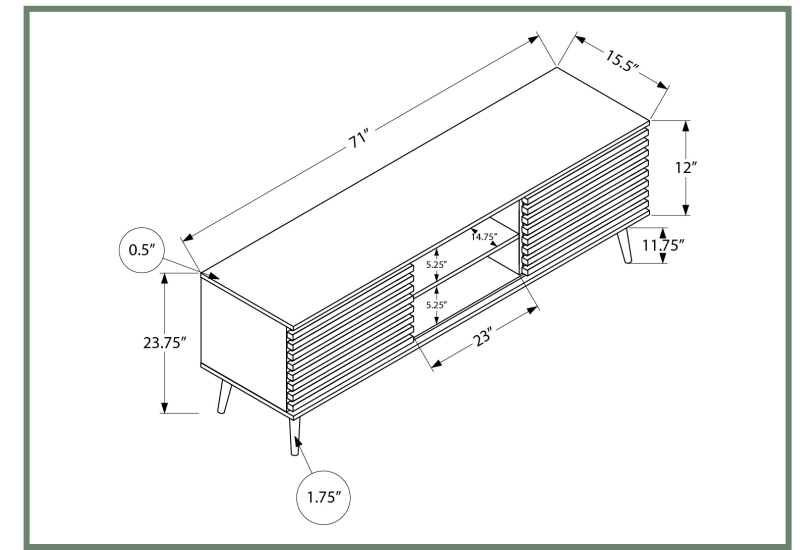

MONARCH
SPECIALTIES INC.

ENTERTAINMENT

I 2723

I 2723 - TV STAND - 72" L / WALNUT WITH STORAGE

ENTERTAINMENT

I 2717

I 2717 - TV STAND - 72" L / BROWN WOOD-LOOK WITH 2 DOORS

ENTERTAINMENT