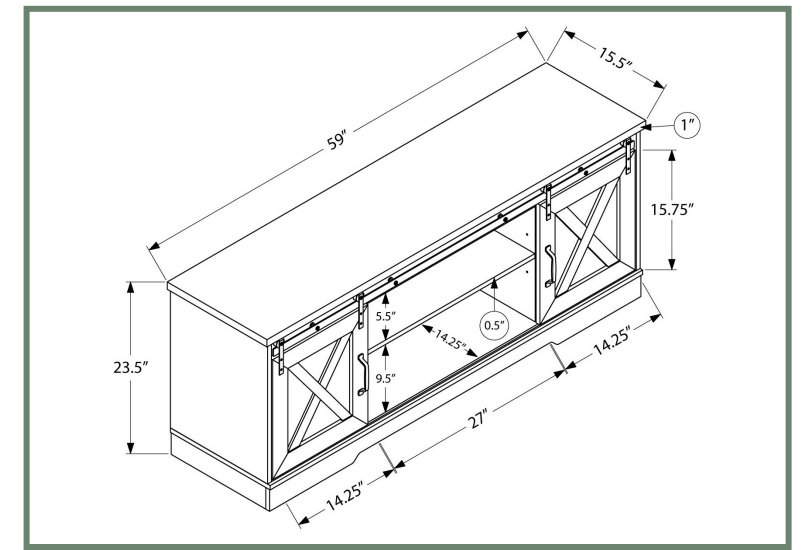

I 2747

- I 2747 - TV STAND - 60" L / GREY WITH 2 SLIDING DOORS
- I 2748 - TV STAND - 60" L / BROWN RECLAIMED-LOOK / 2 SLIDING DOORS
- I 2746 - TV STAND - 60" L / DARK TAUPE WITH 2 SLIDING DOORS

I 2746

ENTERTAINMENT