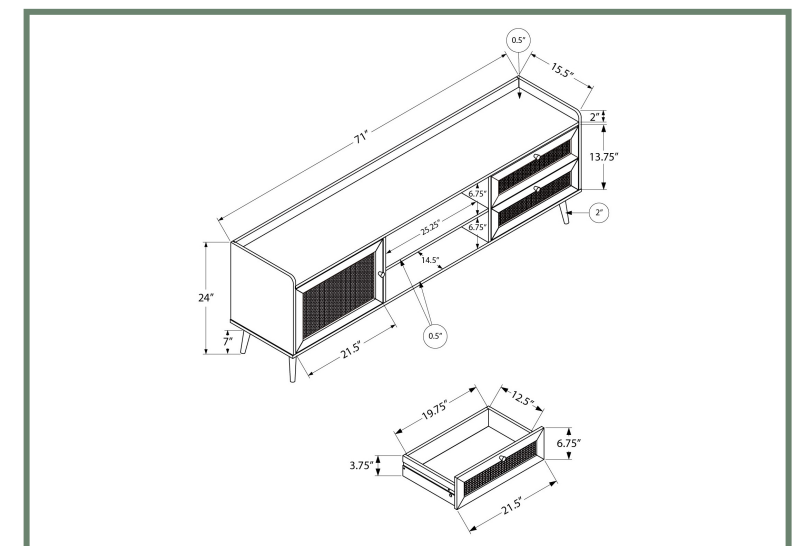

MONARCH
SPECIALTIES INC.

ENTERTAINMENT

I 2723

I 2723 - TV STAND - 72" L / WALNUT WITH STORAGE

ENTERTAINMENT

I 2717

I 2717 - TV STAND - 72" L / BROWN WOOD-LOOK WITH 2 DOORS

ENTERTAINMENT