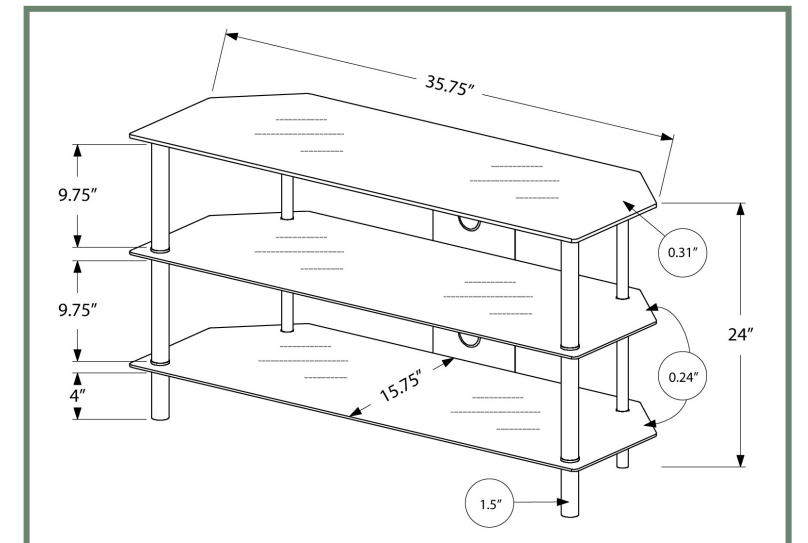

I 2506

I 2506 - TV STAND - 36" L / BLACK METAL WITH TEMPERED BLACK GLASS

ENTERTAINMENT