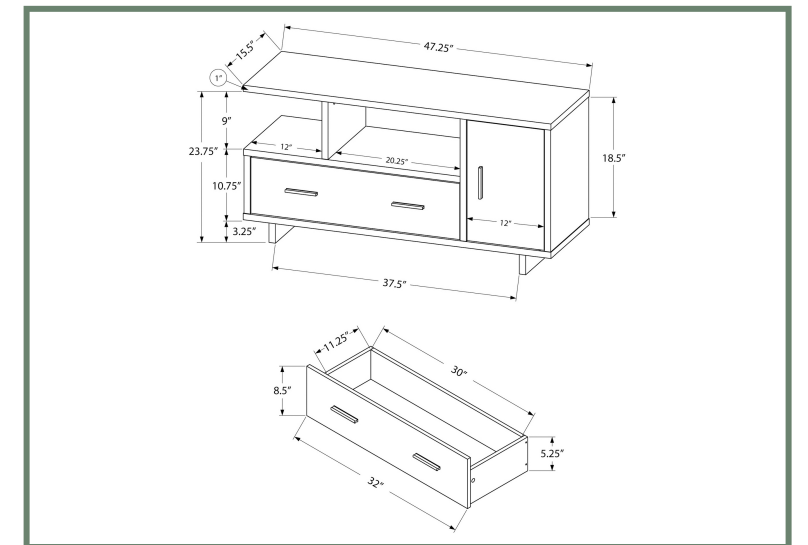

I 2805

I 2610