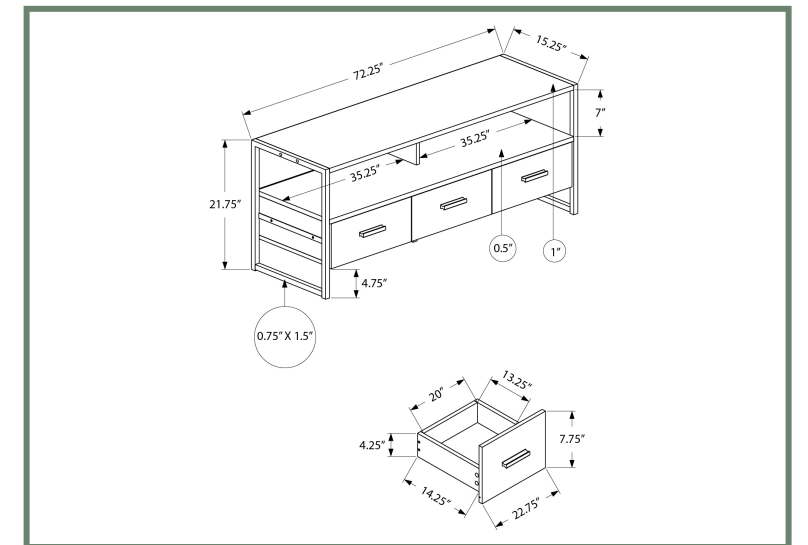

NEW

- I 2845 - TV STAND - 72"L / BLACK / BLACK METAL
- I 2846 - TV STAND - 72"L / CREAM STONE / BLACK METAL
- I 2847 - TV STAND - 72"L / DARK BRONZE / BLACK METAL

MONARCH
SPECIALTIES INC.

I 2847

ENTERTAINMENT