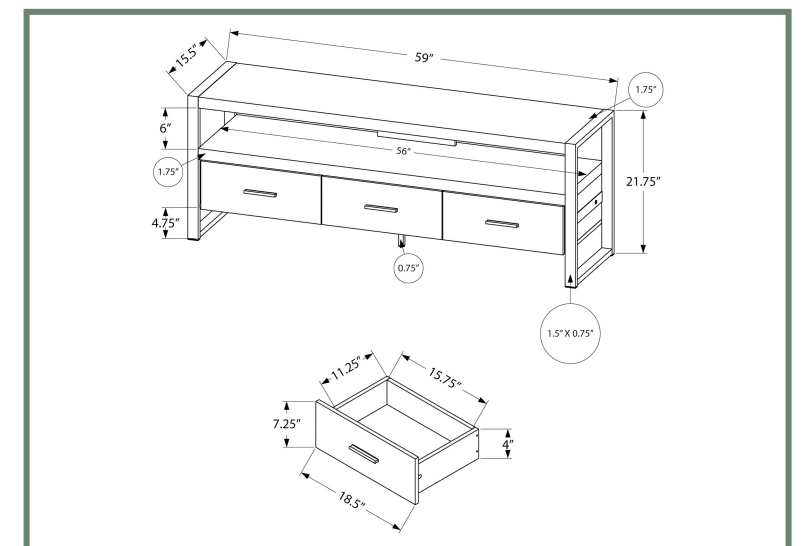

I 2820 - TV STAND - 60" L / BROWN RECLAIMED WOOD-LOOK / 3 DRAWERS
I 2822 - TV STAND - 60" L / TAUPE RECLAIMED WOOD-LOOK / 3 DRAWERS

I 2822

ENTERTAINMENT