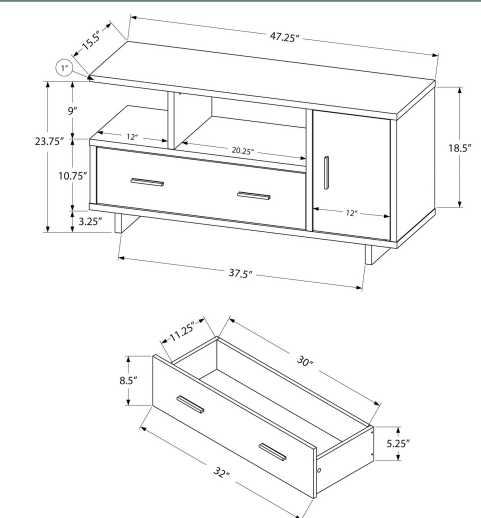

I 2801

ENTERTAINMENT