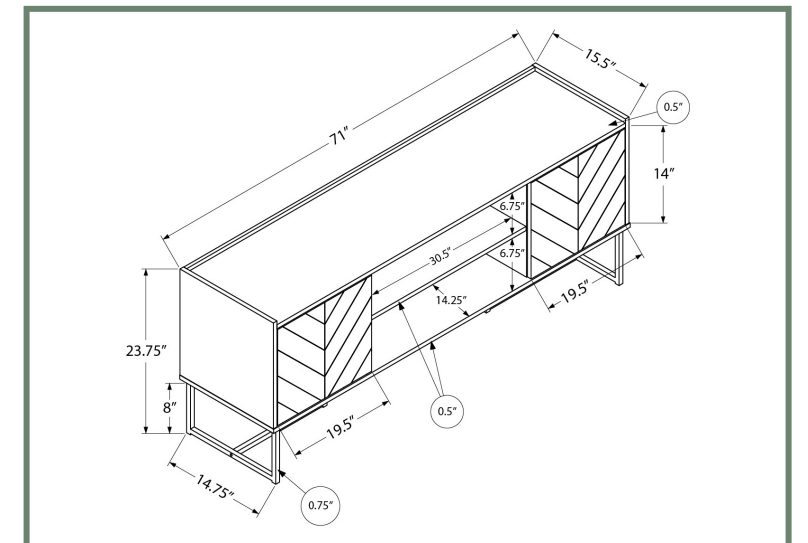

I 2717

I 2717 - TV STAND - 72" L / BROWN WOOD-LOOK WITH 2 DOORS

ENTERTAINMENT

MONARCH
SPECIALTIES INC.

I 2781

I 2781 - TV STAND - 72" L / BLACK WITH 2 WOOD-LOOK DOORS

ENTERTAINMENT

I 2752