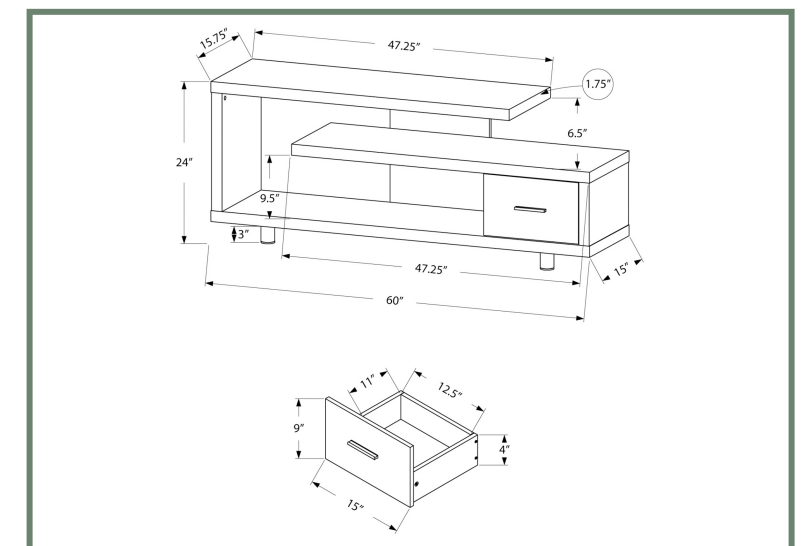

I 2575 - TV STAND - 60"L / BLACK / GREY TOP WITH 1 DRAWER
I 2573 - TV STAND - 60"L / WHITE WITH 1 DRAWER

I 2573

ENTERTAINMENT