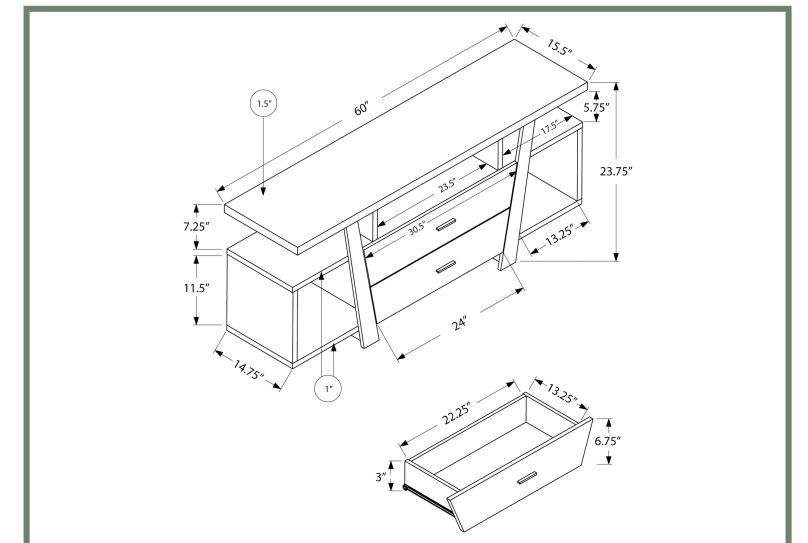

ENTERTAINMENT

I 2721

I 2721 - TV STAND - 60" L / DARK TAUPE WITH 2 STORAGE DRAWERS

ENTERTAINMENT

I 2800

I 2800 - TV STAND - 48" L / WHITE WITH STORAGE
I 2801 - TV STAND - 48" L / BLACK / GREY TOP WITH STORAGE