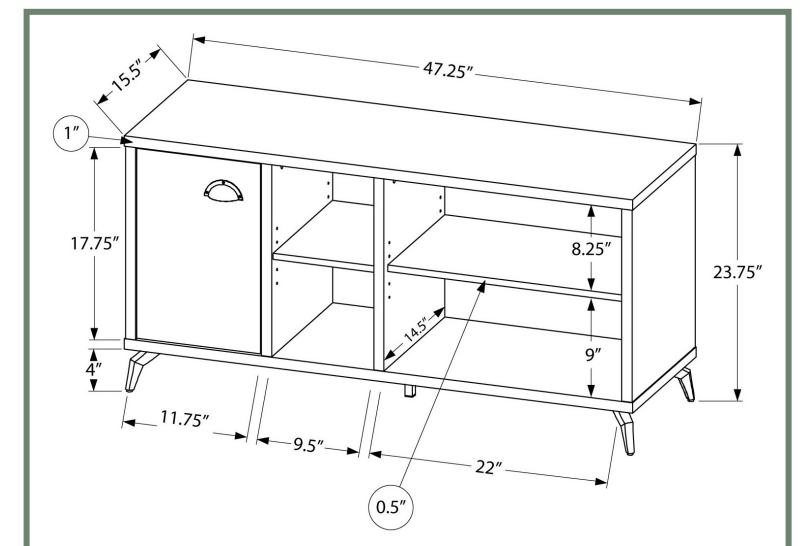

I 2830

I 2830 - TV STAND - 48" L / GREY CONCRETE / MEDIUM BROWN RECLAIMED
I 2840 - TV STAND - 48" L / WHITE / GREY CEMENT-LOOK TOP

I 2840

ENTERTAINMENT