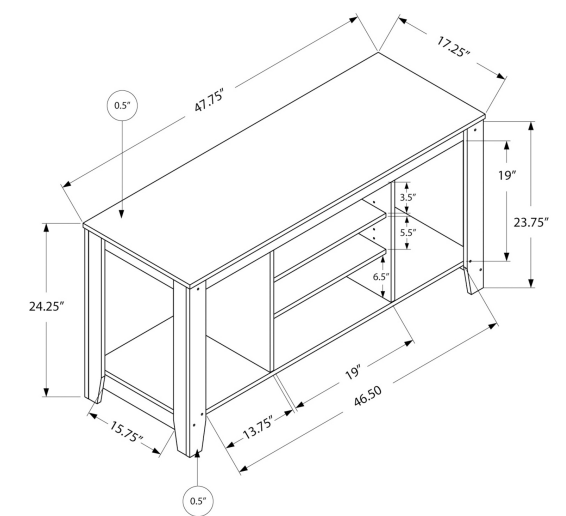

I 3566

ENTERTAINMENT