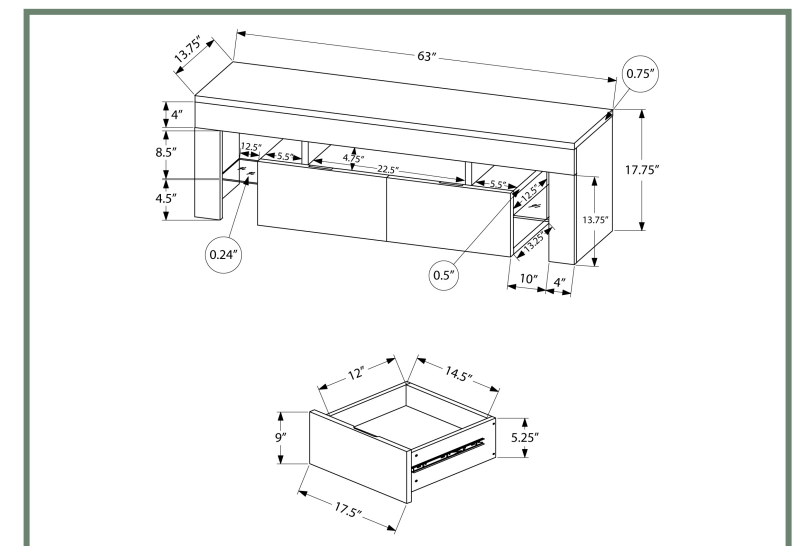

I 3548

ENTERTAINMENT