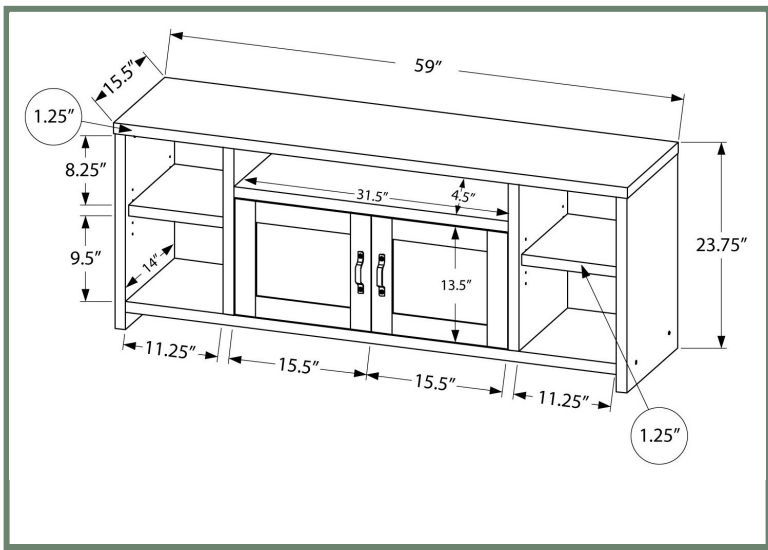

I 2742

ENTERTAINMENT