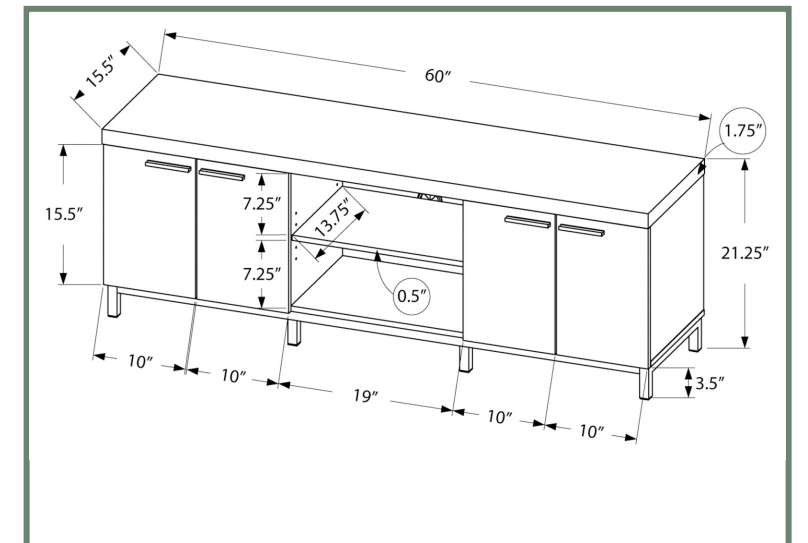

ENTERTAINMENT

I 2721

I 2721 - TV STAND - 60" L / DARK TAUPE WITH 2 STORAGE DRAWERS

ENTERTAINMENT

I 2800

I 2800 - TV STAND - 48" L / WHITE WITH STORAGE
I 2801 - TV STAND - 48" L / BLACK / GREY TOP WITH STORAGE