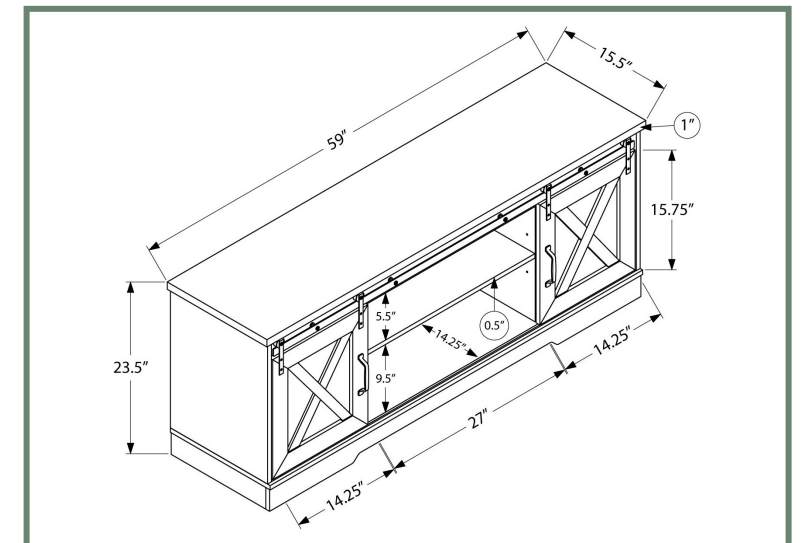

I 2747

I 2747 - TV STAND - 60" L / GREY WITH 2 SLIDING DOORS

I 2748 - TV STAND - 60" L / BROWN RECLAIMED-LOOK / 2 SLIDING DOORS

I 2746 - TV STAND - 60" L / DARK TAUPE WITH 2 SLIDING DOORS

I 2746

ENTERTAINMENT