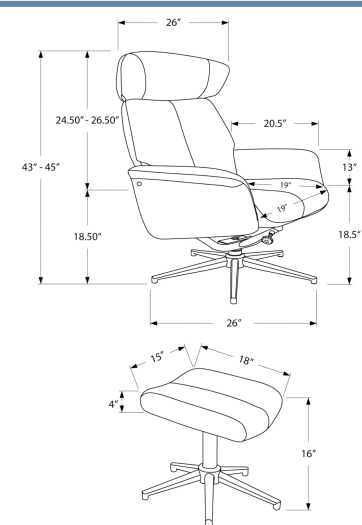

LIVING ROOM

WWW.MONARCHSPEC.COM

4155 AUTOROUTE CHOMEDEY LAVAL, QUEBEC, H7P 0A8

TOLL FREE: 1.800.667.7954 - TEL: 450.628.4488 - FAX: 450.628.3888

I 8139

I 8139 - ACCENT CHAIR - 2PCS SET / GREY SWIVEL -ADJUST HEADREST