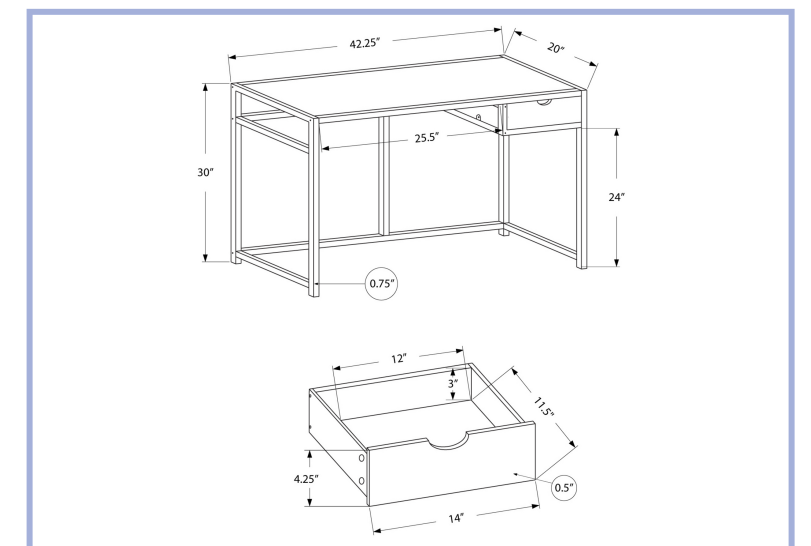

- I 7573 - COMPUTER DESK - 42"L / GREY STONE-LOOK / BLACK METAL
- I 7571 - COMPUTER DESK - 42"L / WHITE MARBLE-LOOK / BLACK METAL
- I 7572 - COMPUTER DESK - 42"L / BLACK MARBLE-LOOK / BLACK METAL

I 7572

YOUTH