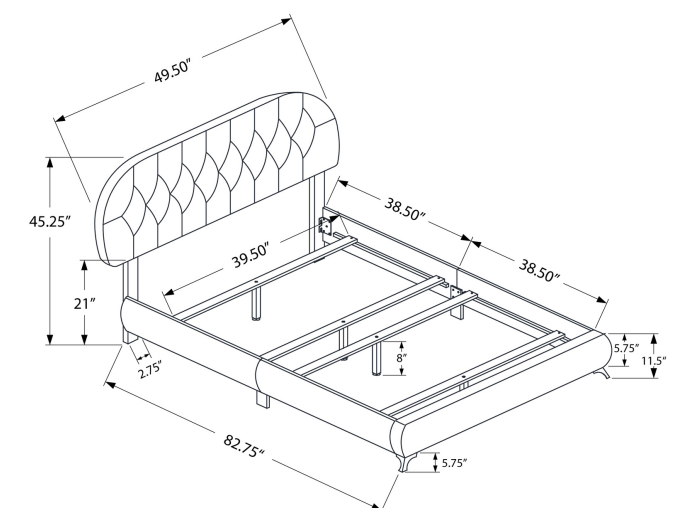

I 5982T

YOUTH