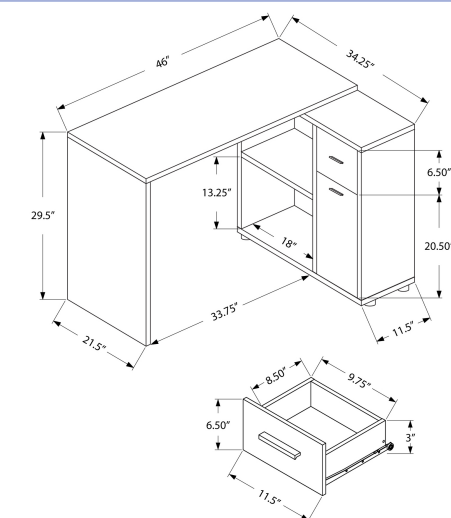

I 7348

YOUTH