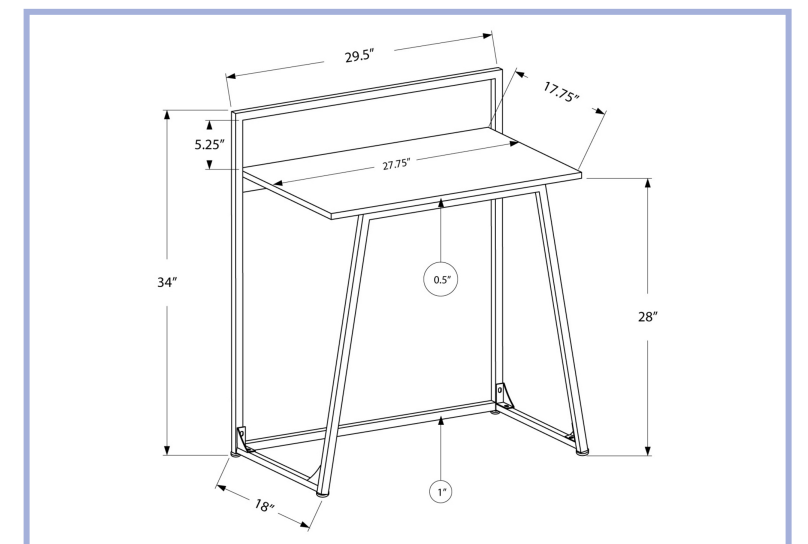

I 7465

**YOUTH**

I 7336

**I 7336 - OFFICE CHAIR - BLACK JUVENILE / BLACK BASE ON CASTORS**  
**I 7338 - OFFICE CHAIR - WHITE JUVENILE / BLACK BASE ON CASTORS**

I 7338

**YOUTH**

- I 7111 - COMPUTER DESK - 30"L / JUVENILE BLACK / BLACK METAL
- I 7110 - COMPUTER DESK - 30"L / JUVENILE WHITE / WHITE METAL
- I 7119 - COMPUTER DESK - 30"L / JUVENILE NATURAL / WHITE METAL