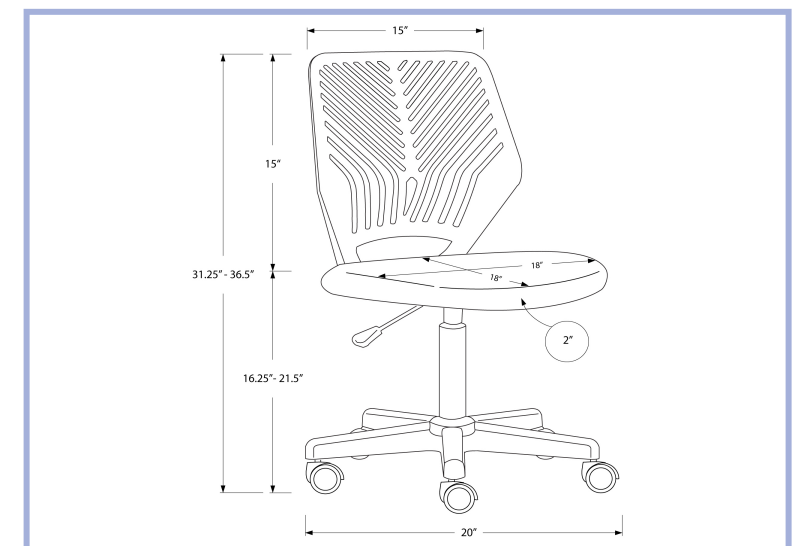

I 7465

**YOUTH**

I 7336

**I 7336 - OFFICE CHAIR - BLACK JUVENILE / BLACK BASE ON CASTORS**  
**I 7338 - OFFICE CHAIR - WHITE JUVENILE / BLACK BASE ON CASTORS**

I 7338

**YOUTH**

- I 7111 - COMPUTER DESK - 30"L / JUVENILE BLACK / BLACK METAL
- I 7110 - COMPUTER DESK - 30"L / JUVENILE WHITE / WHITE METAL
- I 7119 - COMPUTER DESK - 30"L / JUVENILE NATURAL / WHITE METAL