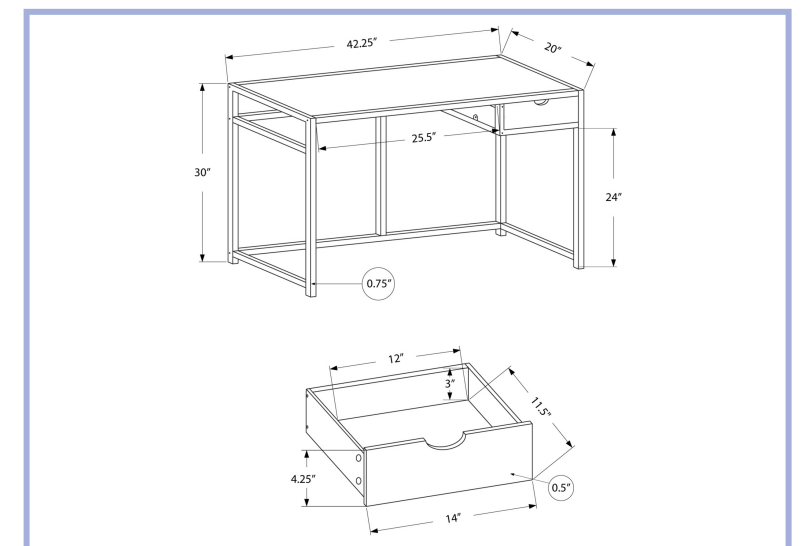

I 7220 - COMPUTER DESK - 42" L / BLACK / BLACK METAL
I 7217 - COMPUTER DESK - 42" L / GREY / DARK GREY METAL

I 7217

YOUTH