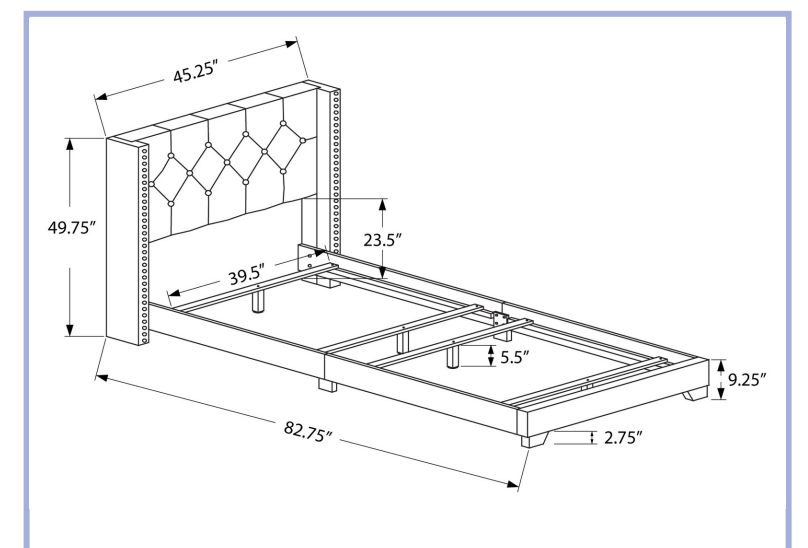

I 5982T

**YOUTH**

I 5984T

**I 5984T - BED - TWIN SIZE / GREY LINEN WITH CHROME TRIM**  
**I 5986T - BED - TWIN SIZE / DARK GREY VELVET WITH CHROME TRIM**

I 5986T

**YOUTH**

I 8162

I 8162 - OTTOMAN - 2PCS SET / JUVENILE / VINTAGE FRENCH FABRIC