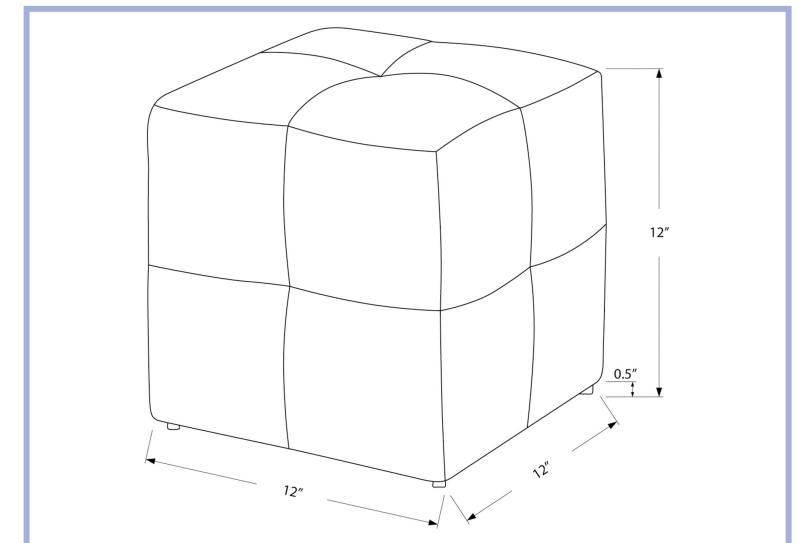

I 5982T

**YOUTH**

I 5984T

**I 5984T - BED - TWIN SIZE / GREY LINEN WITH CHROME TRIM**  
**I 5986T - BED - TWIN SIZE / DARK GREY VELVET WITH CHROME TRIM**

I 5986T

**YOUTH**

I 8162

I 8162 - OTTOMAN - 2PCS SET / JUVENILE / VINTAGE FRENCH FABRIC