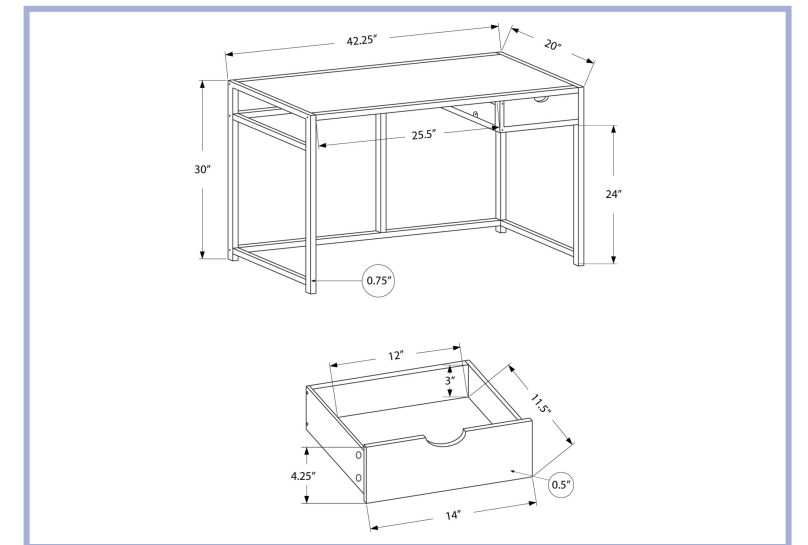

I 7571

I 7572

**YOUTH**

I 7221

**I 7221 - COMPUTER DESK - 42" L / DARK TAUPE / BLACK METAL**  
**I 7574 - COMPUTER DESK - 42" L / BROWN RECLAIMED / BLACK METAL**

**YOUTH**

I 7346

**I 7346 - COMPUTER DESK - 46" L / INDUSTRIAL GREY / STORAGE CABINET**  
**I 7348 - COMPUTER DESK - 46" L / DARK WALNUT / STORAGE CABINET**