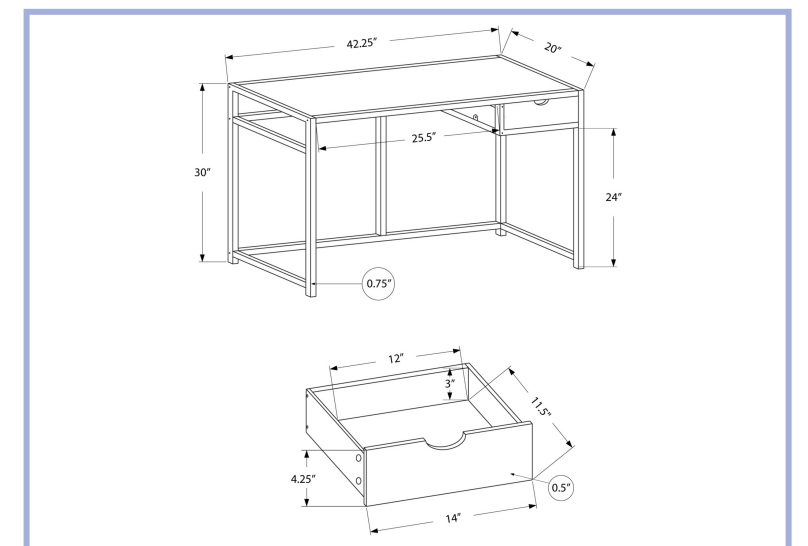

- I 7570 - COMPUTER DESK - 42"L / WHITE / WHITE METAL
- I 7222 - COMPUTER DESK - 42"L / WHITE / SILVER METAL
- I 7575 - COMPUTER DESK - 42"L / NATURAL / WHITE METAL

I 7575

YOUTH