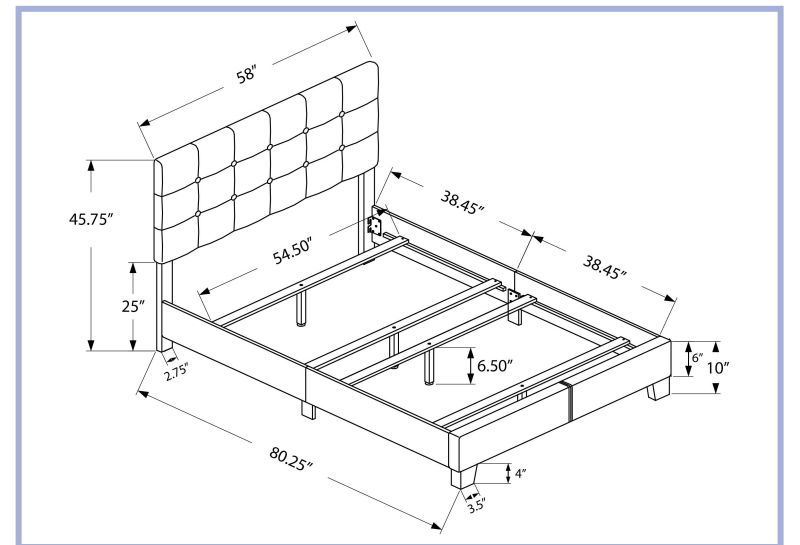

I 5921F

I 5922F

YOUTH

NEW

I 5801F

I 5801F - BED - FULL SIZE / LIGHT GREY BOUCLE FABRIC
I 5803F - BED - FULL SIZE / DARK GREY BOUCLE FABRIC
I 5805F - BED - FULL SIZE / BLACK BOUCLE FABRIC

YOUTH

MONARCH
SPECIALTIES INC.