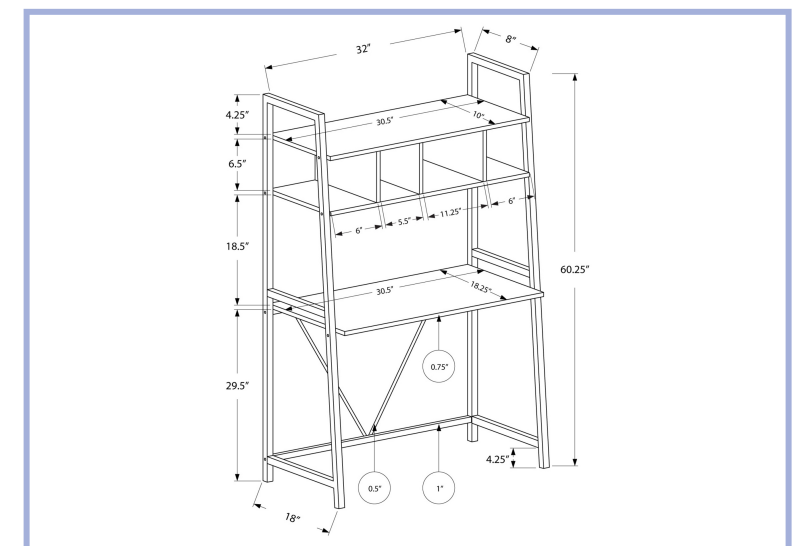

I 7574

I 7217

YOUTH

I 7163

I 7163 - COMPUTER DESK - 32"L / WHITE TOP / WHITE METAL

YOUTH

I 7165

I 7165 - COMPUTER DESK - 48" L / WHITE TOP / WHITE METAL
I 7166 - COMPUTER DESK - 48" L / ESPRESSO TOP / SILVER METAL