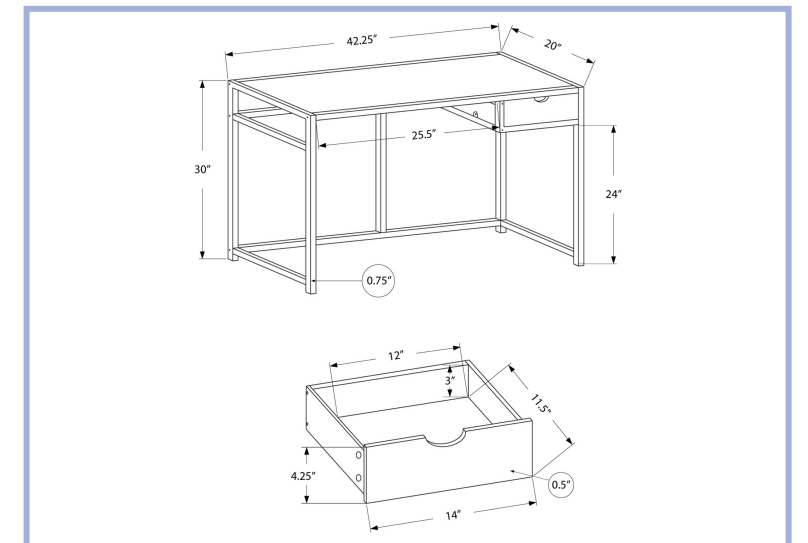

I 7574

I 7217

YOUTH

I 7163

I 7163 - COMPUTER DESK - 32"L / WHITE TOP / WHITE METAL

YOUTH

I 7165

I 7165 - COMPUTER DESK - 48" L / WHITE TOP / WHITE METAL
I 7166 - COMPUTER DESK - 48" L / ESPRESSO TOP / SILVER METAL