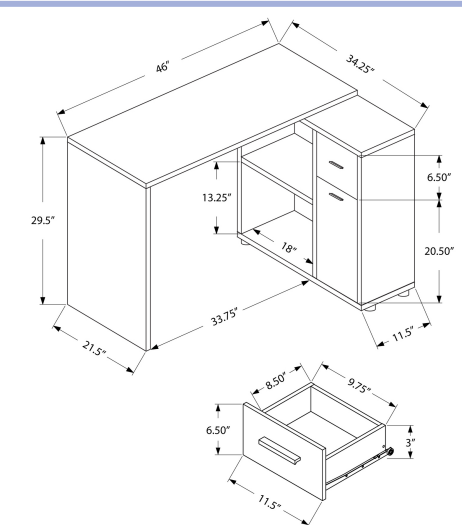

I 7166

YOUTH

I 7346

I 7346 - COMPUTER DESK - 46" L / INDUSTRIAL GREY / STORAGE CABINET
I 7348 - COMPUTER DESK - 46" L / DARK WALNUT / STORAGE CABINET

I 7348

YOUTH

I 7351

- I 7351 - COMPUTER DESK - 46" L / GREY WITH A STORAGE CABINET
- I 7350 - COMPUTER DESK - 46" L / WHITE WITH A STORAGE CABINET
- I 7349 - COMPUTER DESK - 46" L / BROWN OAK / STORAGE CABINET