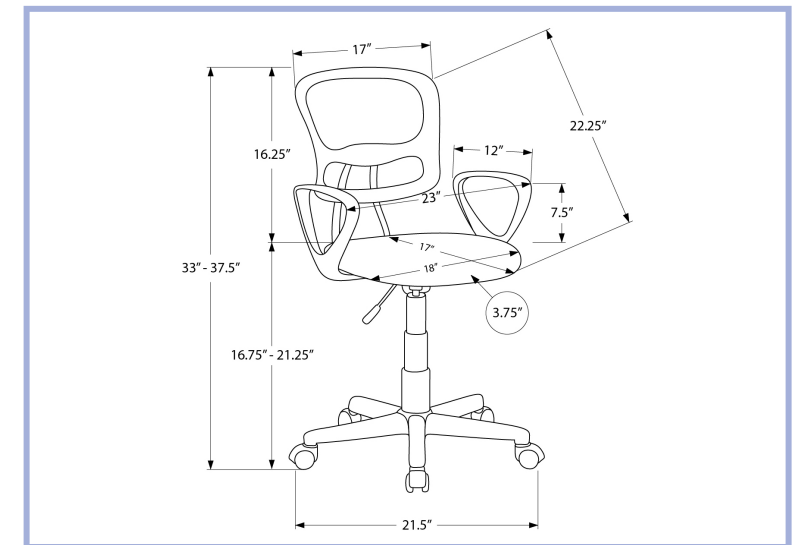

- I 7260 - OFFICE CHAIR - BLACK MESH JUVENILE / MULTI-POSITION
- I 7261 - OFFICE CHAIR - WHITE MESH JUVENILE / MULTI-POSITION
- I 7262 - OFFICE CHAIR - GREY MESH JUVENILE / MULTI POSITION

I 7262

YOUTH