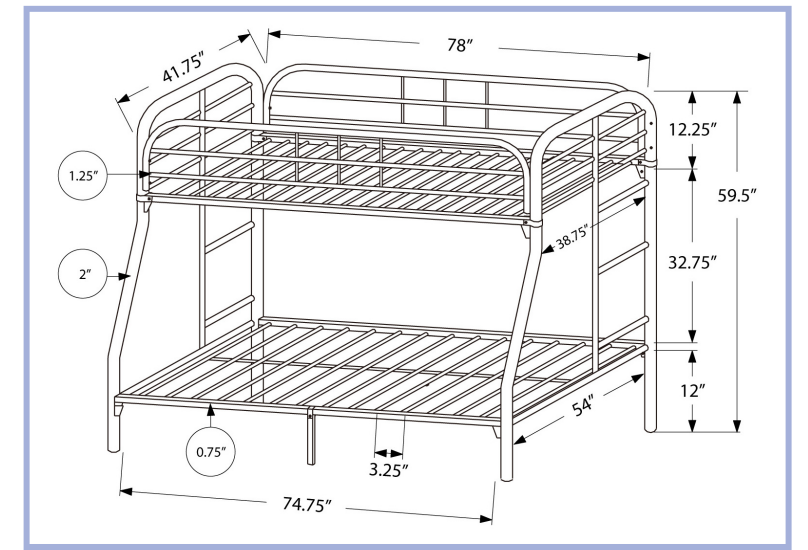

MONARCH
SPECIALTIES INC.