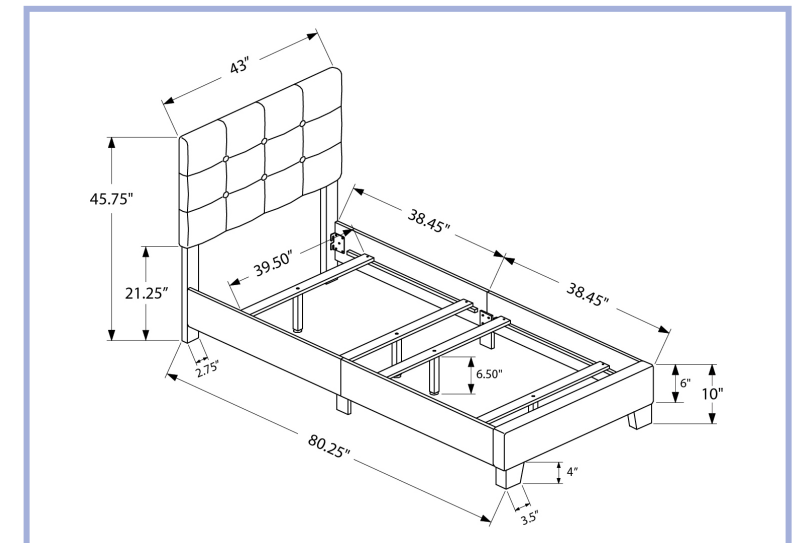

- I 5916T - BED - TWIN SIZE / PINK VELVET
- I 5918T - BED - TWIN SIZE / NAVY BLUE VELVET
- I 5919T - BED - TWIN SIZE / STEEL BLUE VELVET

I 5919T

YOUTH