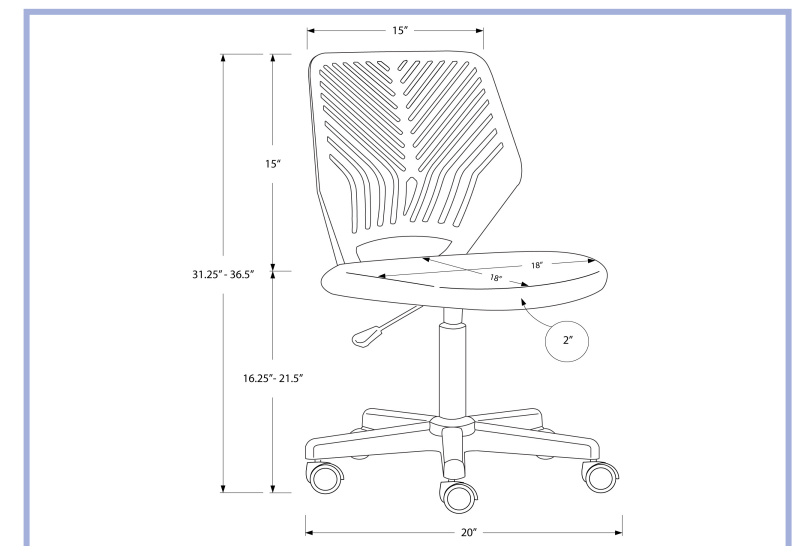

I 7465

YOUTH

I 7336

I 7336 - OFFICE CHAIR - BLACK JUVENILE / BLACK BASE ON CASTORS
I 7338 - OFFICE CHAIR - WHITE JUVENILE / BLACK BASE ON CASTORS

YOUTH

I 7338

I 7111

- I 7111 - COMPUTER DESK - 30"L / JUVENILE BLACK / BLACK METAL
- I 7110 - COMPUTER DESK - 30"L / JUVENILE WHITE / WHITE METAL
- I 7119 - COMPUTER DESK - 30"L / JUVENILE NATURAL / WHITE METAL