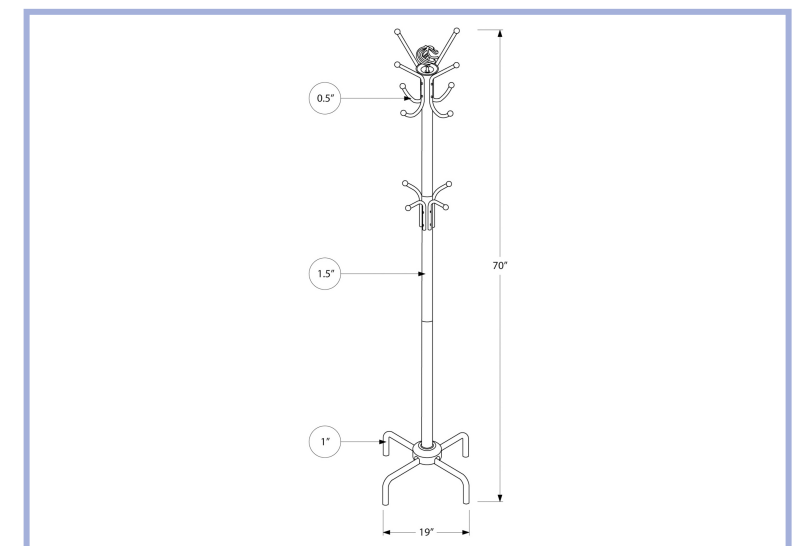

I 2006

YOUTH

I 2019

I 2019 - COAT RACK - 70"H / BLACK METAL
I 2008 - COAT RACK - 70"H / RED METAL

YOUTH

I 2008

I 7260

- I 7260 - OFFICE CHAIR - BLACK MESH JUVENILE / MULTI-POSITION
- I 7261 - OFFICE CHAIR - WHITE MESH JUVENILE / MULTI-POSITION
- I 7262 - OFFICE CHAIR - GREY MESH JUVENILE / MULTI POSITION