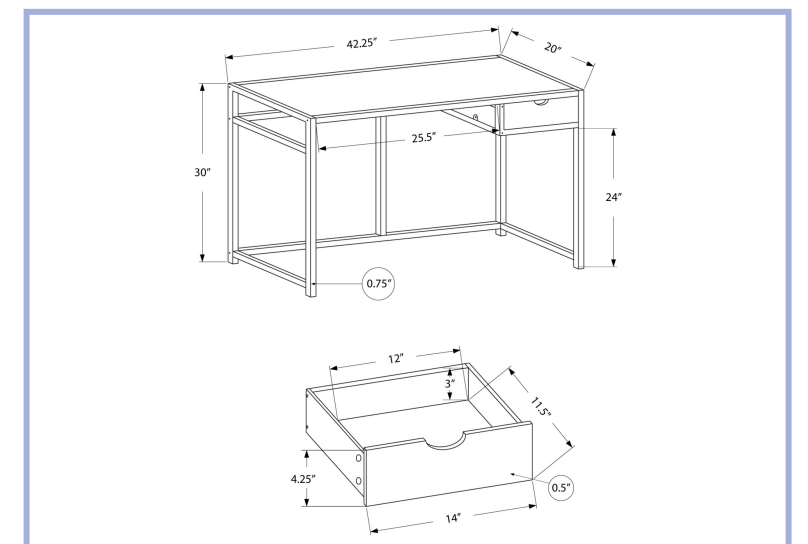

- I 7572 - COMPUTER DESK - 42"L / BLACK MARBLE-LOOK / BLACK METAL
- I 7571 - COMPUTER DESK - 42"L / WHITE MARBLE-LOOK / BLACK METAL
- I 7222 - COMPUTER DESK - 42"L / WHITE / SILVER METAL

I 7222

YOUTH