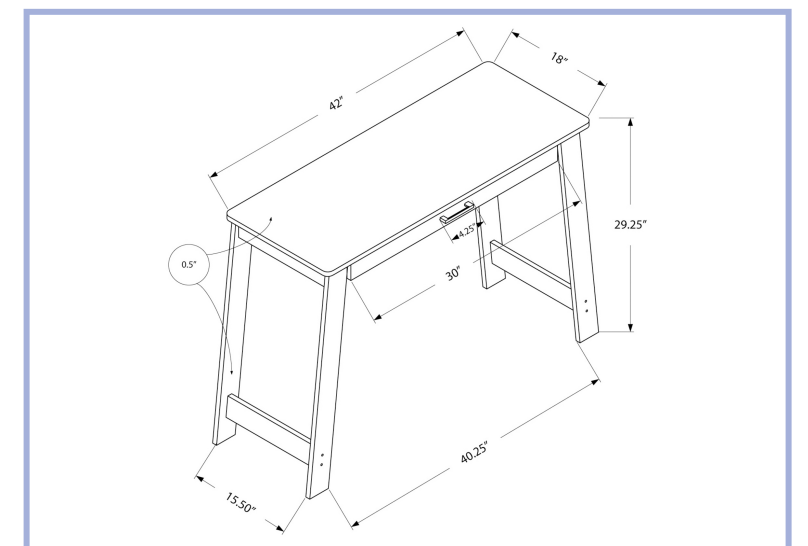

- I 7192 - COMPUTER DESK - 42" L / GREY WITH A STORAGE DRAWER
- I 7190 - COMPUTER DESK - 42" L / ESPRESSO WITH A STORAGE DRAWER
- I 7191 - COMPUTER DESK - 42" L / DARK TAUPE WITH A STORAGE DRAWER

I 7191

YOUTH