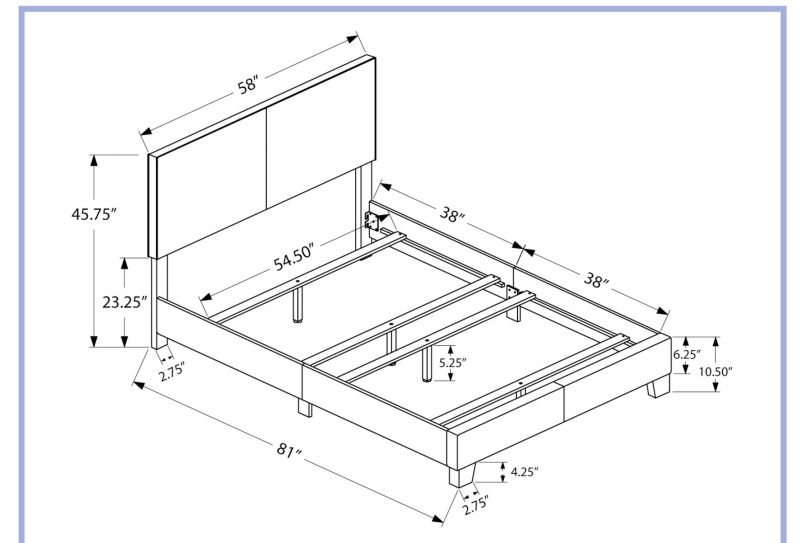

I 5910F

I 5910F - BED - FULL SIZE / DARK BROWN LEATHER-LOOK

YOUTH