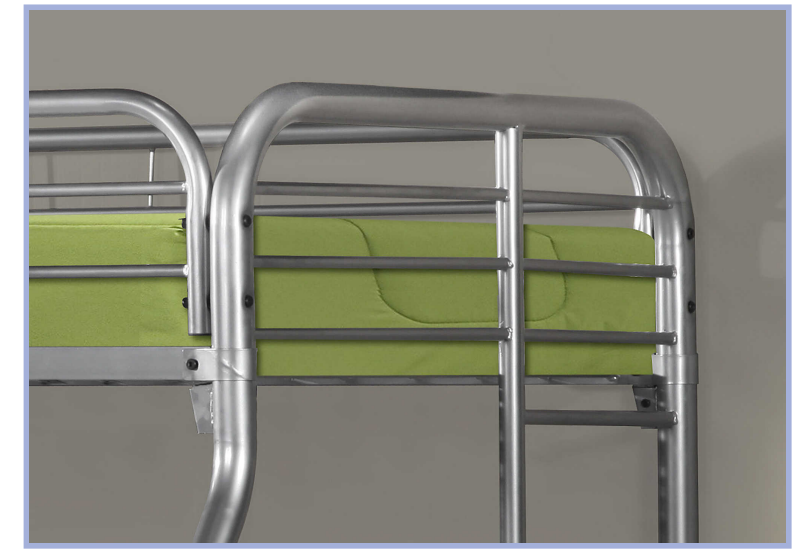

YOUTH

MONARCH
SPECIALTIES INC.

I 2230S

NEW

MONARCH
SPECIALTIES INC.

I 2231S

I 2231S - BUNK BED - TWIN / FULL SIZE / SILVER METAL

YOUTH

I 6012F

I 6012F - BED - FULL SIZE / WHITE LEATHER-LOOK HEADBOARD ONLY
I 6011F - BED - FULL SIZE / GREY LEATHER-LOOK HEADBOARD ONLY

I 6011F

YOUTH

I 6013F

I 6013F - BED - FULL SIZE / GREY LINEN HEADBOARD ONLY
I 6014F - BED - FULL SIZE / BEIGE LINEN HEADBOARD ONLY

I 6014F

YOUTH

I 6004F

I 6004F - BED - FULL SIZE / BEIGE LINEN HEADBOARD ONLY
I 6003F - BED - FULL SIZE / GREY LINEN HEADBOARD ONLY

I 6003F

YOUTH

I 6000F

I 6001F