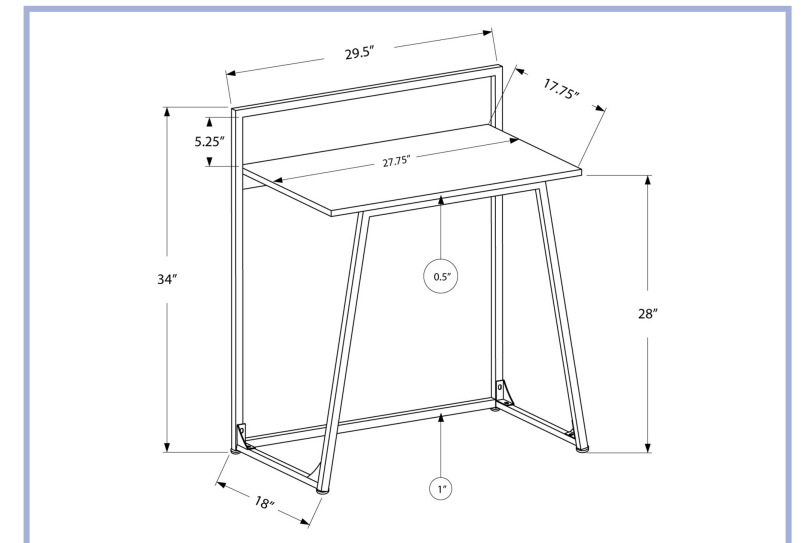

- I 7111 - COMPUTER DESK - 30"L / JUVENILE BLACK / BLACK METAL
- I 7110 - COMPUTER DESK - 30"L / JUVENILE WHITE / WHITE METAL
- I 7119 - COMPUTER DESK - 30"L / JUVENILE NATURAL / WHITE METAL

YOUTH

I 7119