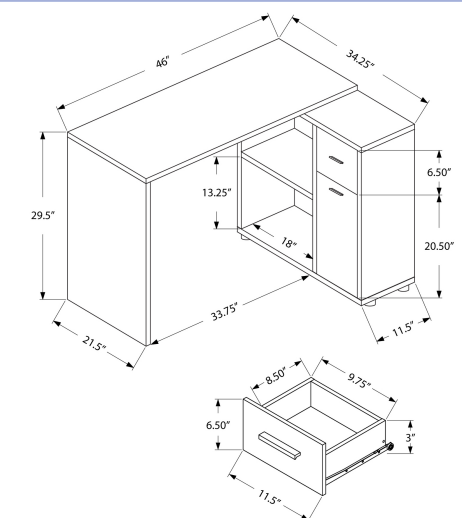

I 7348

YOUTH