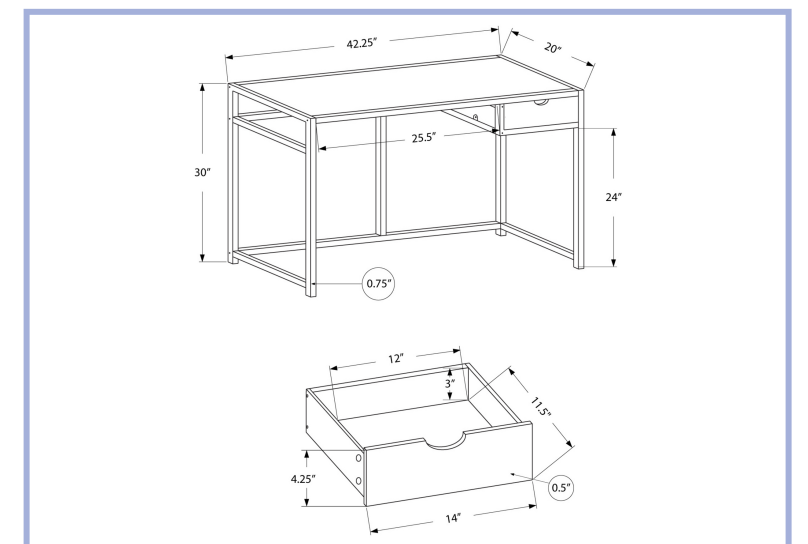

- I 7573 - COMPUTER DESK - 42"L / GREY STONE-LOOK / BLACK METAL
- I 7571 - COMPUTER DESK - 42"L / WHITE MARBLE-LOOK / BLACK METAL
- I 7572 - COMPUTER DESK - 42"L / BLACK MARBLE-LOOK / BLACK METAL

I 7572

YOUTH