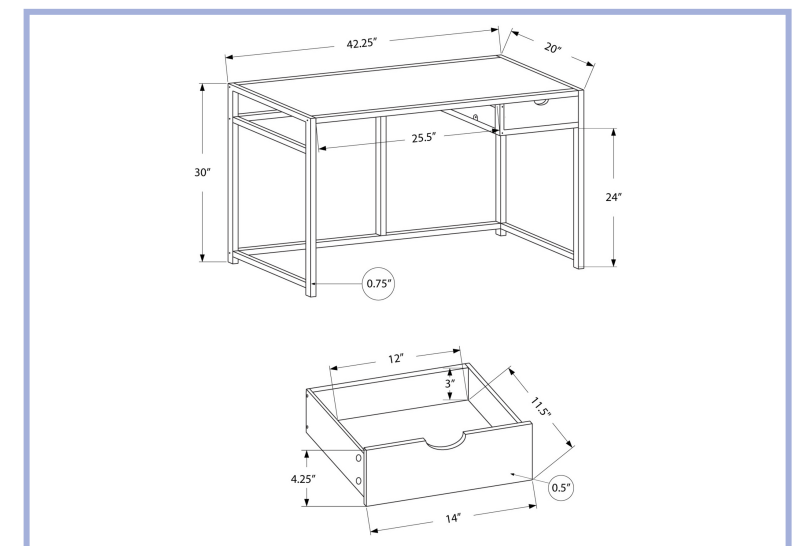

YOUTH

I 7570

- I 7570 - COMPUTER DESK - 42"L / WHITE / WHITE METAL
- I 7222 - COMPUTER DESK - 42"L / WHITE / SILVER METAL
- I 7575 - COMPUTER DESK - 42"L / NATURAL / WHITE METAL

I 7222

I 7575

YOUTH

I 7573

- I 7573 - COMPUTER DESK - 42"L / GREY STONE-LOOK / BLACK METAL
- I 7571 - COMPUTER DESK - 42"L / WHITE MARBLE-LOOK / BLACK METAL
- I 7572 - COMPUTER DESK - 42"L / BLACK MARBLE-LOOK / BLACK METAL