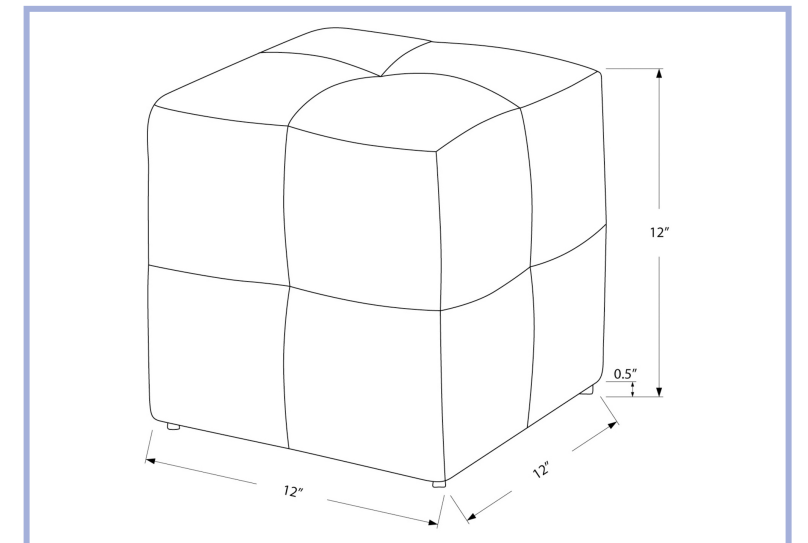

I 8162

I 8162 - OTTOMAN - 2PCS SET / JUVENILE / VINTAGE FRENCH FABRIC

YOUTH