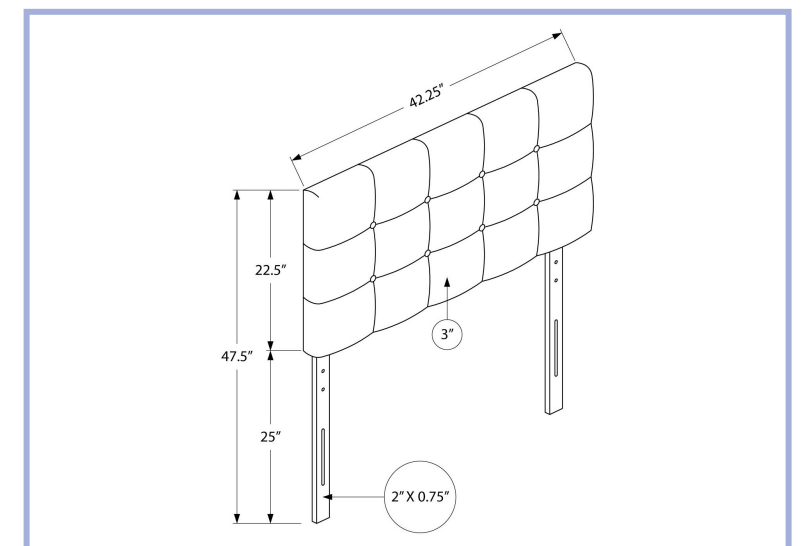

I 6001T

I 6002T - BED - TWIN SIZE / WHITE LEATHER-LOOK HEADBOARD ONLY
I 6001T - BED - TWIN SIZE / GREY LEATHER-LOOK HEADBOARD ONLY

YOUTH