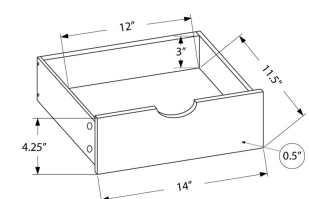

I 7191 - COMPUTER DESK - 42" L / DARK TAUPE WITH A STORAGE DRAWER

I 7190

I 7191

YOUTH

I 7220

I 7220 - COMPUTER DESK - 42" L / BLACK / BLACK METAL
I 7217 - COMPUTER DESK - 42" L / GREY / DARK GREY METAL

I 7217