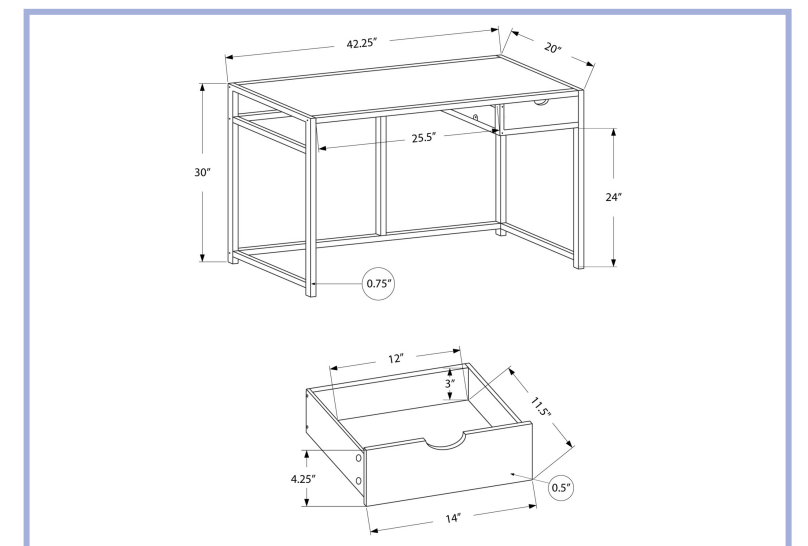

I 7571

I 7572

YOUTH

I 7221

I 7221 - COMPUTER DESK - 42" L / DARK TAUPE / BLACK METAL
I 7574 - COMPUTER DESK - 42" L / BROWN RECLAIMED / BLACK METAL

I 7574

YOUTH

I 7346