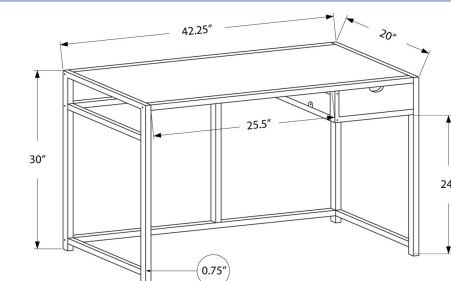

I 7191 - COMPUTER DESK - 42" L / DARK TAUPE WITH A STORAGE DRAWER

I 7190

I 7191

YOUTH

I 7220

I 7220 - COMPUTER DESK - 42" L / BLACK / BLACK METAL
I 7217 - COMPUTER DESK - 42" L / GREY / DARK GREY METAL

I 7217