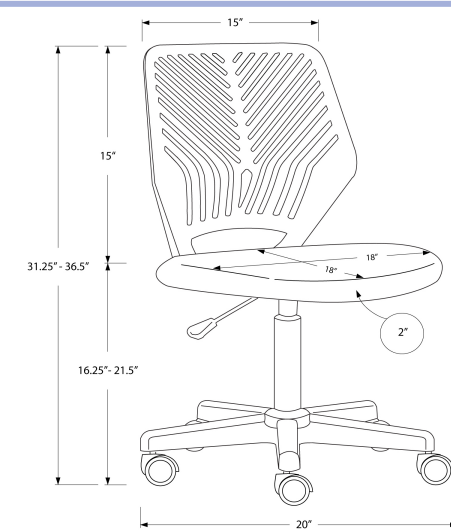

I 7465

YOUTH

I 7336

I 7336 - OFFICE CHAIR - BLACK JUVENILE / BLACK BASE ON CASTORS
I 7338 - OFFICE CHAIR - WHITE JUVENILE / BLACK BASE ON CASTORS

I 7338

YOUTH

- I 7111 - COMPUTER DESK - 30"L / JUVENILE BLACK / BLACK METAL
- I 7110 - COMPUTER DESK - 30"L / JUVENILE WHITE / WHITE METAL
- I 7119 - COMPUTER DESK - 30"L / JUVENILE NATURAL / WHITE METAL