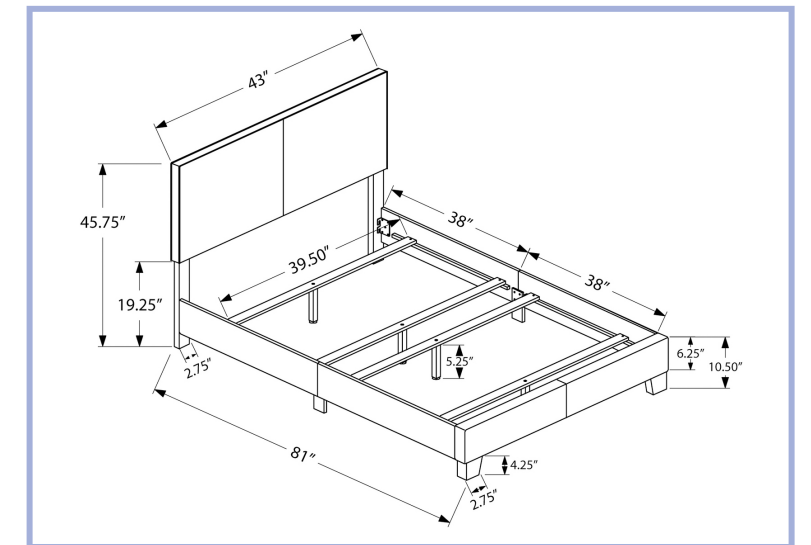

YOUTH

I 5910T

- I 5910T - BED - TWIN SIZE / DARK BROWN LEATHER-LOOK
- I 5911T - BED - TWIN SIZE / WHITE LEATHER-LOOK
- I 5912T - BED - TWIN SIZE / GREY LEATHER-LOOK

I 5911T

I 5912T

YOUTH

I 5916T

- I 5916T - BED - TWIN SIZE / PINK VELVET
- I 5918T - BED - TWIN SIZE / NAVY BLUE VELVET
- I 5919T - BED - TWIN SIZE / STEEL BLUE VELVET