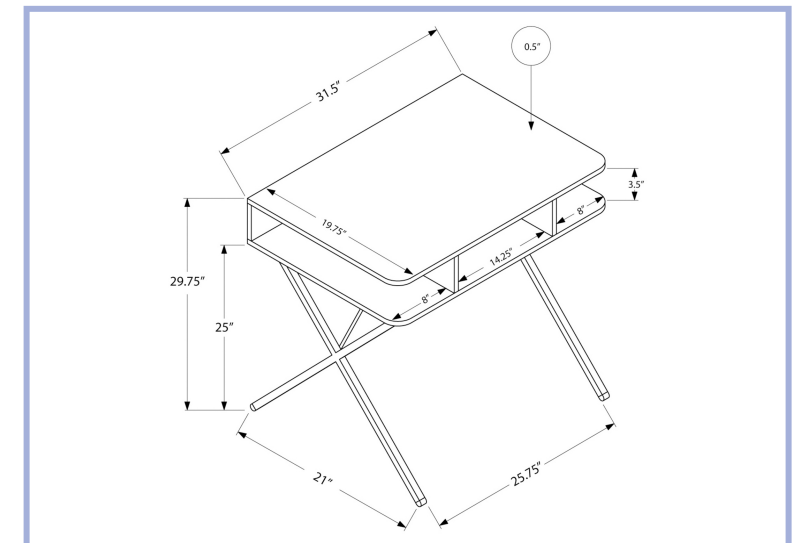

MONARCH
SPECIALTIES INC.