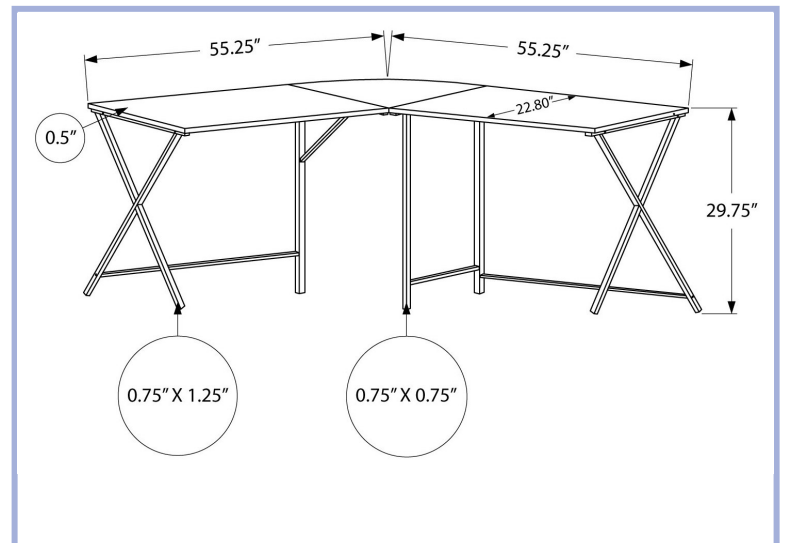

- I 7196 - COMPUTER DESK - 55" L / GREY TOP / BLACK METAL CORNER
- I 7197 - COMPUTER DESK - 55" L / DARK TAUPE TOP / BLACK METAL CORNER
- I 7195 - COMPUTER DESK - 55" L / WHITE TOP / BLACK METAL CORNER

I 7195

YOUTH