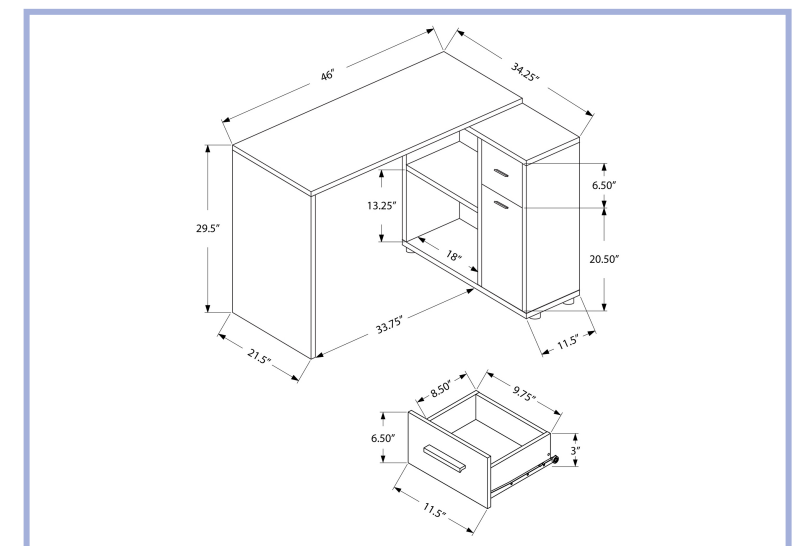

I 7346 - COMPUTER DESK - 46" L / INDUSTRIAL GREY / STORAGE CABINET
I 7348 - COMPUTER DESK - 46" L / DARK WALNUT / STORAGE CABINET

I 7348

YOUTH