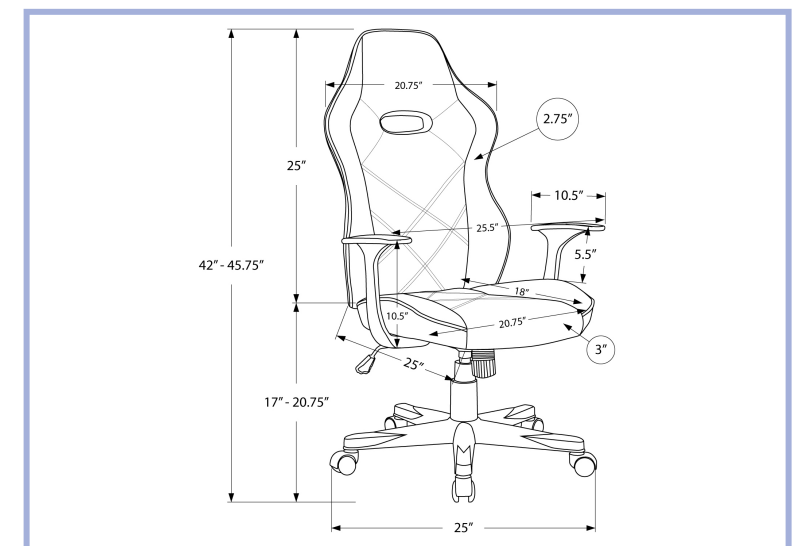

I 7328

YOUTH