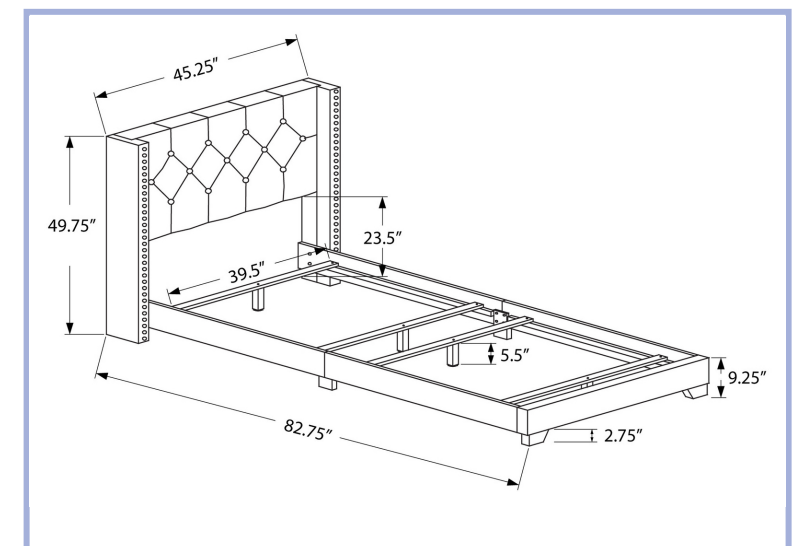

I 5986T - BED - TWIN SIZE / DARK GREY VELVET WITH CHROME TRIM
I 5984T - BED - TWIN SIZE / GREY LINEN WITH CHROME TRIM

I 5984T

YOUTH