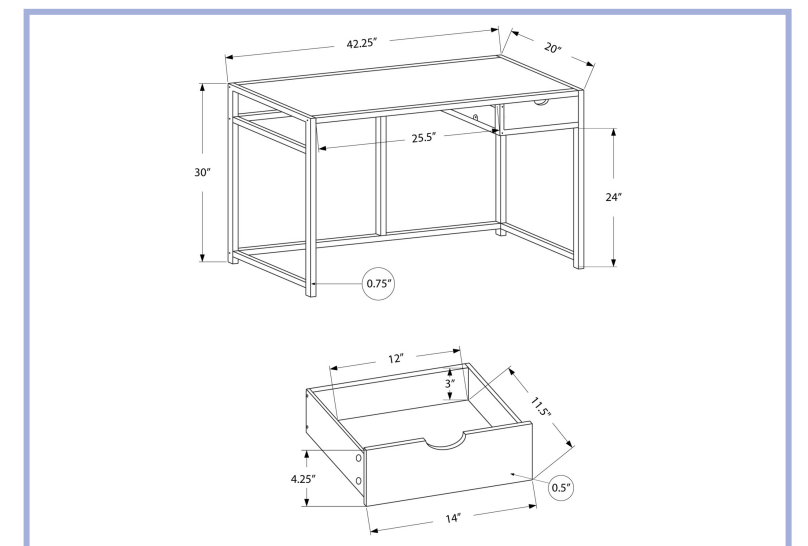

I 7572

I 7571

YOUTH

I 7221

I 7221 - COMPUTER DESK - 42" L / DARK TAUPE / BLACK METAL
I 7574 - COMPUTER DESK - 42" L / BROWN RECLAIMED / BLACK METAL

I 7574

YOUTH

I 7163