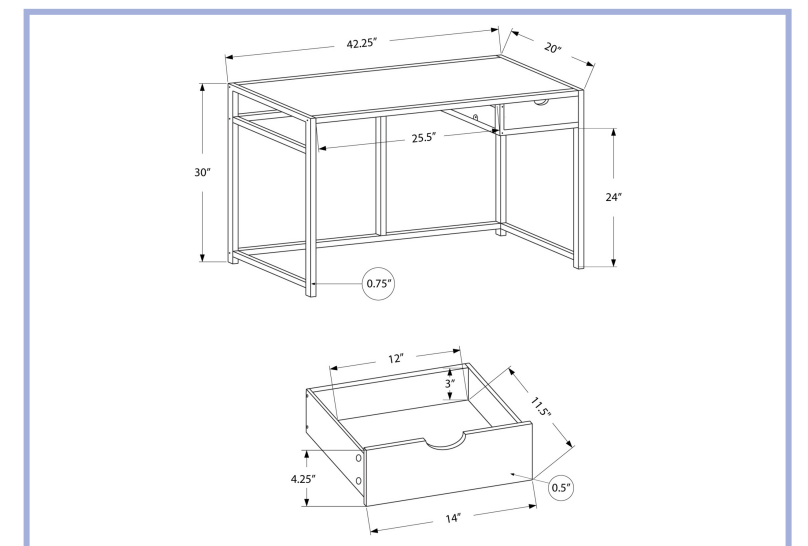

I 7191 - COMPUTER DESK - 42" L / DARK TAUPE WITH A STORAGE DRAWER

I 7190

I 7191

YOUTH

I 7220

I 7220 - COMPUTER DESK - 42" L / BLACK / BLACK METAL
I 7217 - COMPUTER DESK - 42" L / GREY / DARK GREY METAL

I 7217