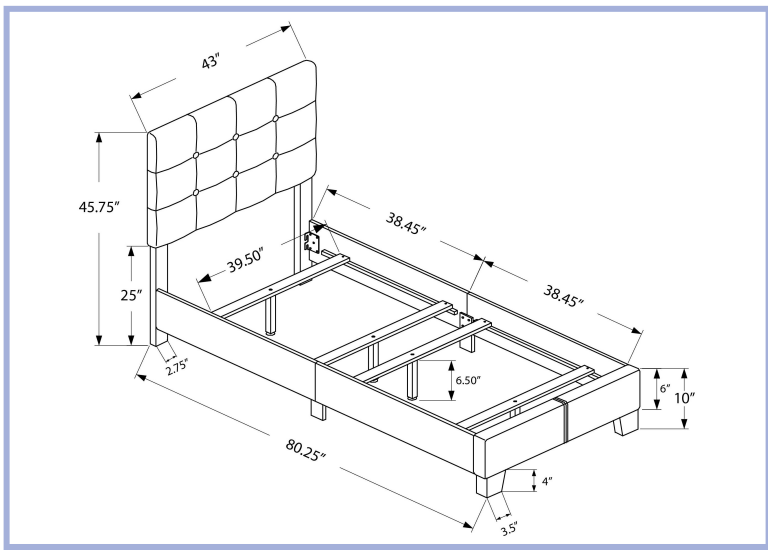

I 5921T

YOUTH

NEW

I 5801T

I 5801T - BED - TWIN SIZE / LIGHT GREY BOUCLE FABRIC

YOUTH

MONARCH
SPECIALTIES INC.

I 5916T