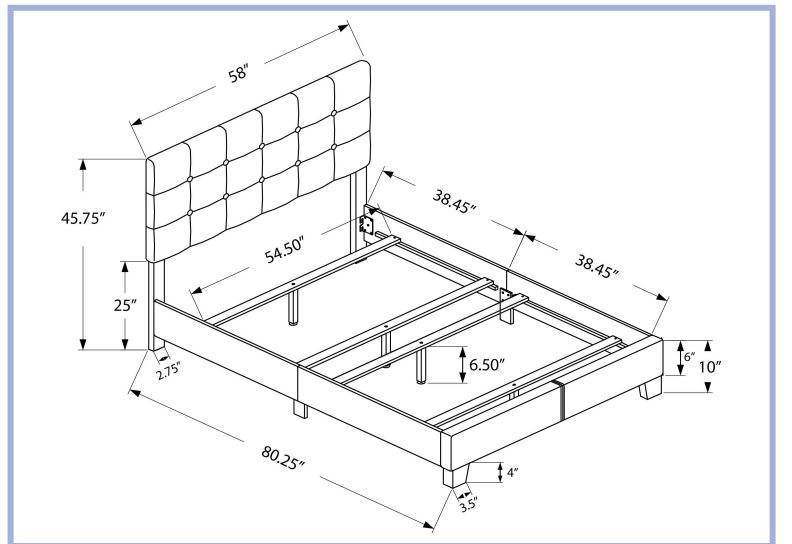

I 5921F

I 5922F

YOUTH

NEW

I 5801F

I 5801F - BED - FULL SIZE / LIGHT GREY BOUCLE FABRIC
I 5803F - BED - FULL SIZE / DARK GREY BOUCLE FABRIC
I 5805F - BED - FULL SIZE / BLACK BOUCLE FABRIC

YOUTH

MONARCH
SPECIALTIES INC.