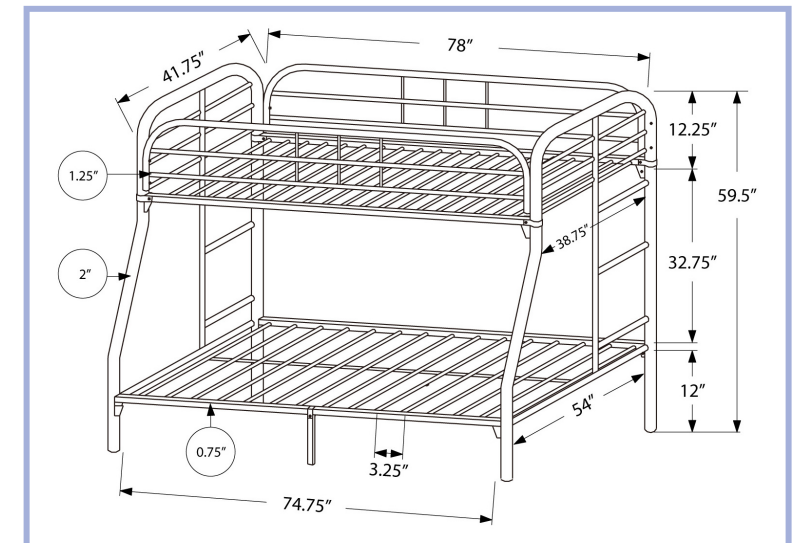

YOUTH

I 2230K

I 2230K - BUNK BED - TWIN / TWIN SIZE / BLACK METAL
I 2230S - BUNK BED - TWIN / TWIN SIZE / SILVER METAL

I 2230S

YOUTH

I 2231S

I 2231S - BUNK BED - TWIN / FULL SIZE / SILVER METAL

YOUTH