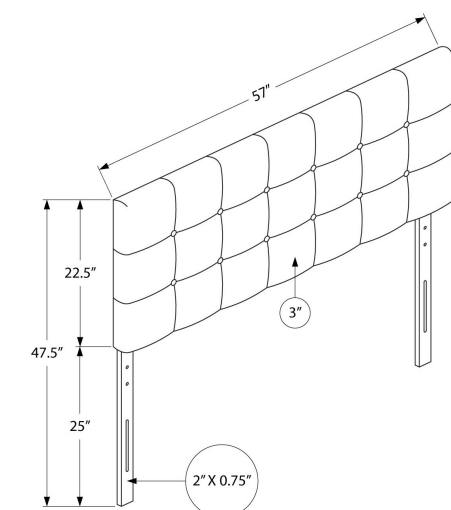

YOUTH

I 6004F

I 6004F - BED - FULL SIZE / BEIGE LINEN HEADBOARD ONLY
I 6003F - BED - FULL SIZE / GREY LINEN HEADBOARD ONLY

I 6003F

YOUTH

I 6010F

I 6010F - BED - FULL SIZE / BROWN LEATHER-LOOK HEADBOARD ONLY
I 6012F - BED - FULL SIZE / WHITE LEATHER-LOOK HEADBOARD ONLY
I 6011F - BED - FULL SIZE / GREY LEATHER-LOOK HEADBOARD ONLY