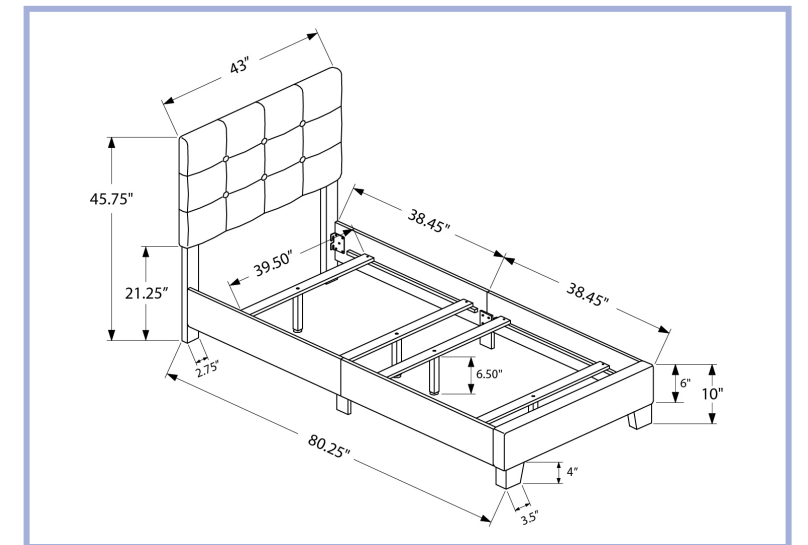

- I 5916T - BED - TWIN SIZE / PINK VELVET
- I 5918T - BED - TWIN SIZE / NAVY BLUE VELVET
- I 5919T - BED - TWIN SIZE / STEEL BLUE VELVET

I 5919T

YOUTH