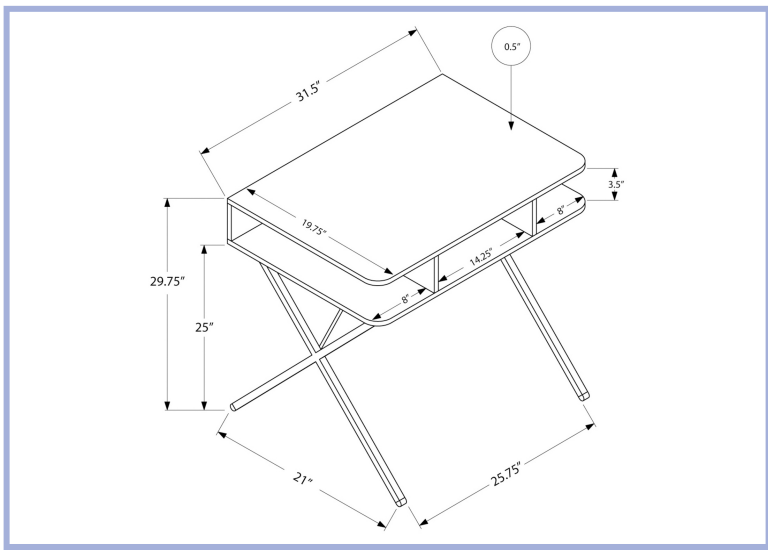

MONARCH
SPECIALTIES INC.