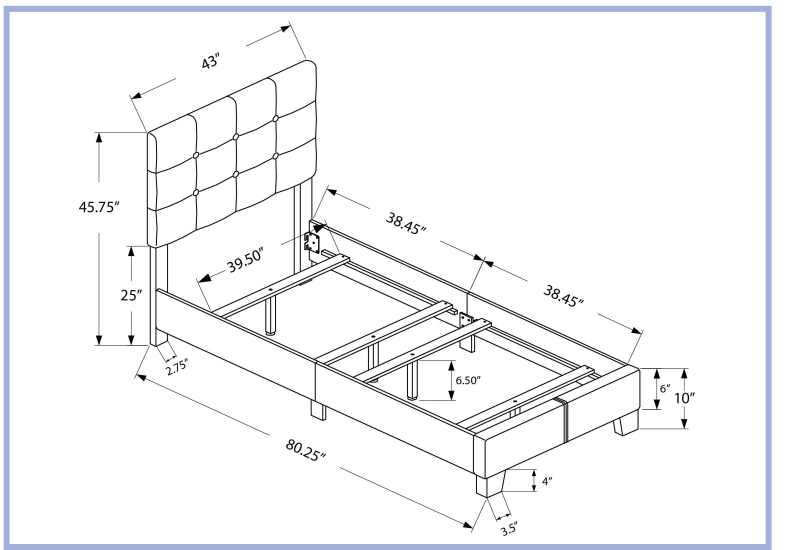

I 5924T

I 5917T

I 5982T

I 5982T - BED - TWIN SIZE / BROWN LEATHER-LOOK WITH WOOD LEGS

YOUTH

I 5986T

I 5986T - BED - TWIN SIZE / DARK GREY VELVET WITH CHROME TRIM
I 5984T - BED - TWIN SIZE / GREY LINEN WITH CHROME TRIM