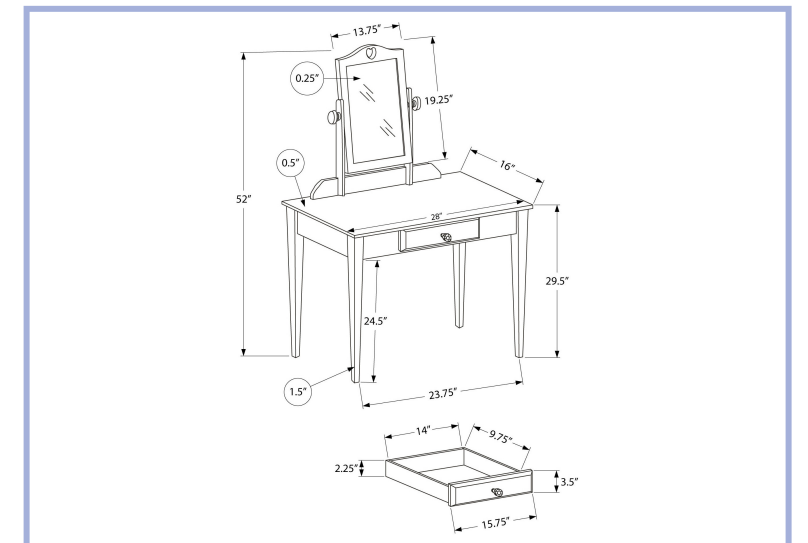

I 5925F

I 5925F - BED - FULL SIZE / GREY LINEN WITH CHROME TRIM

YOUTH

I 8162

I 8162 - OTTOMAN - 2PCS SET / JUVENILE / VINTAGE FRENCH FABRIC

YOUTH

I 3328

I 3328 - VANITY - PINK / MIRROR AND STORAGE DRAWER