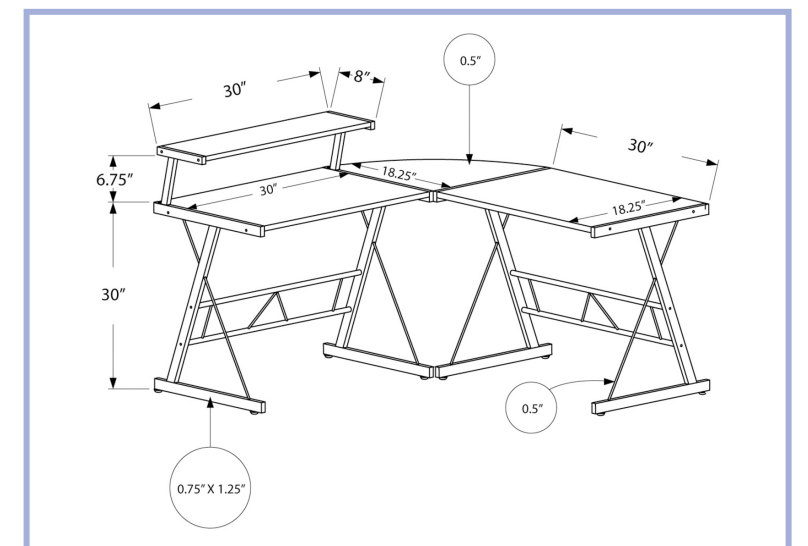

I 7171

YOUTH