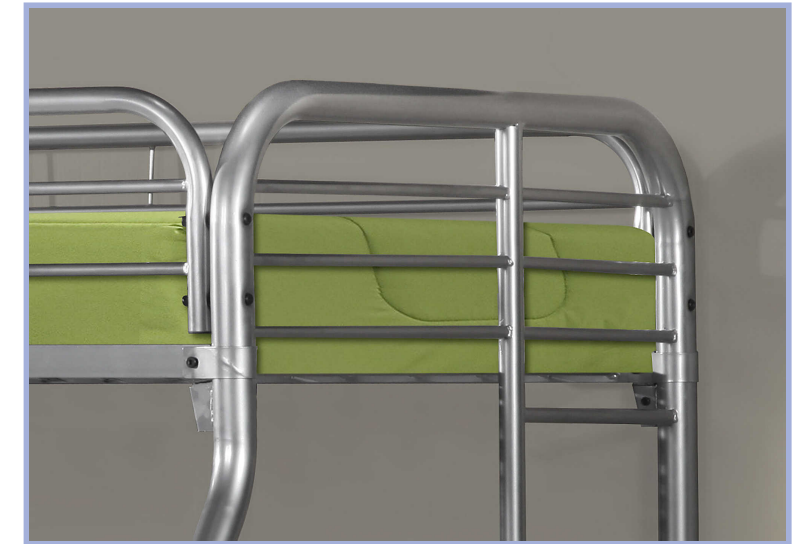

YOUTH

I 2230K

I 2230K - BUNK BED - TWIN / TWIN SIZE / BLACK METAL
I 2230S - BUNK BED - TWIN / TWIN SIZE / SILVER METAL

I 2230S

YOUTH

I 2231S

I 2231S - BUNK BED - TWIN / FULL SIZE / SILVER METAL

YOUTH

I 6001T

I 6002T

I 6002T - BED - TWIN SIZE / WHITE LEATHER-LOOK HEADBOARD ONLY
I 6001T - BED - TWIN SIZE / GREY LEATHER-LOOK HEADBOARD ONLY

YOUTH

I 6000F

I 6001F

I 6002F

- I 6002F - BED - FULL SIZE / WHITE LEATHER-LOOK HEADBOARD ONLY
- I 6000F - BED - FULL SIZE / BROWN LEATHER-LOOK HEADBOARD ONLY
- I 6001F - BED - FULL SIZE / GREY LEATHER-LOOK HEADBOARD ONLY

YOUTH

I 6004F

I 6004F - BED - FULL SIZE / BEIGE LINEN HEADBOARD ONLY
I 6003F - BED - FULL SIZE / GREY LINEN HEADBOARD ONLY

I 6003F

YOUTH

I 6010F

I 6010F - BED - FULL SIZE / BROWN LEATHER-LOOK HEADBOARD ONLY
I 6012F - BED - FULL SIZE / WHITE LEATHER-LOOK HEADBOARD ONLY
I 6011F - BED - FULL SIZE / GREY LEATHER-LOOK HEADBOARD ONLY