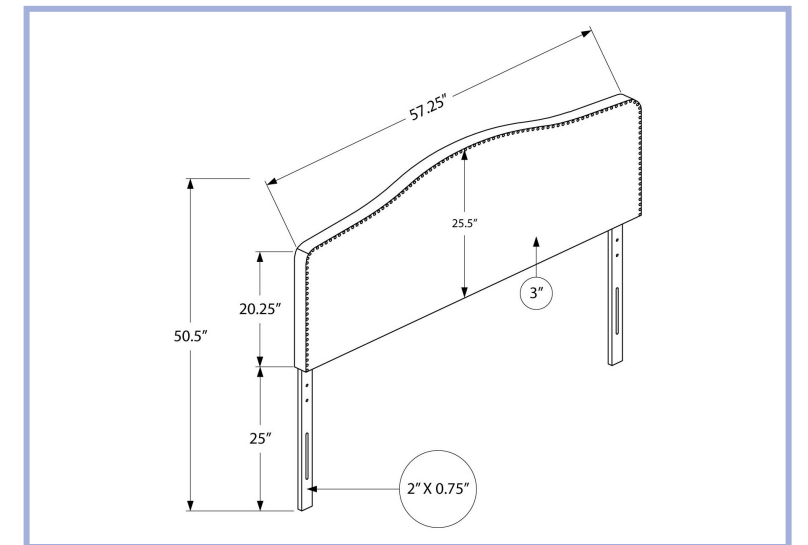

I 6010F - BED - FULL SIZE / BROWN LEATHER-LOOK HEADBOARD ONLY
I 6012F - BED - FULL SIZE / WHITE LEATHER-LOOK HEADBOARD ONLY
I 6011F - BED - FULL SIZE / GREY LEATHER-LOOK HEADBOARD ONLY

I 6011F

YOUTH