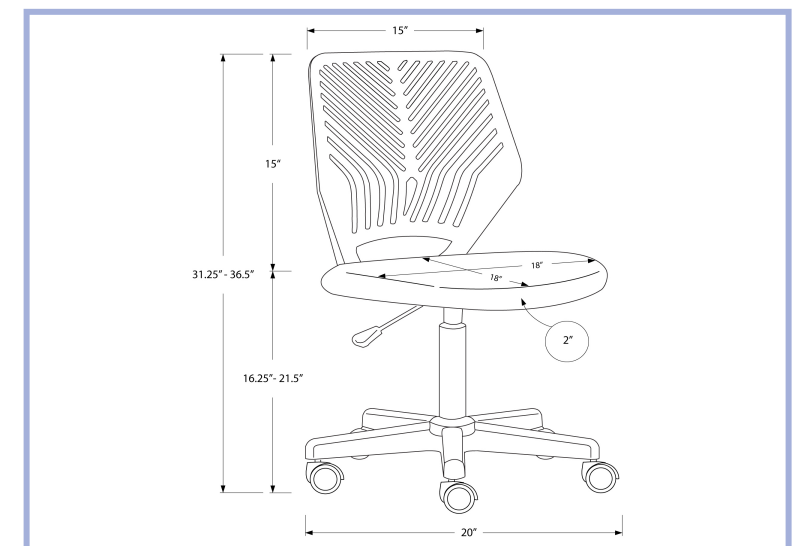

I 7465

YOUTH

I 7336

I 7336 - OFFICE CHAIR - BLACK JUVENILE / BLACK BASE ON CASTORS
I 7338 - OFFICE CHAIR - WHITE JUVENILE / BLACK BASE ON CASTORS

I 7338

YOUTH

- I 7111 - COMPUTER DESK - 30"L / JUVENILE BLACK / BLACK METAL
- I 7110 - COMPUTER DESK - 30"L / JUVENILE WHITE / WHITE METAL
- I 7119 - COMPUTER DESK - 30"L / JUVENILE NATURAL / WHITE METAL