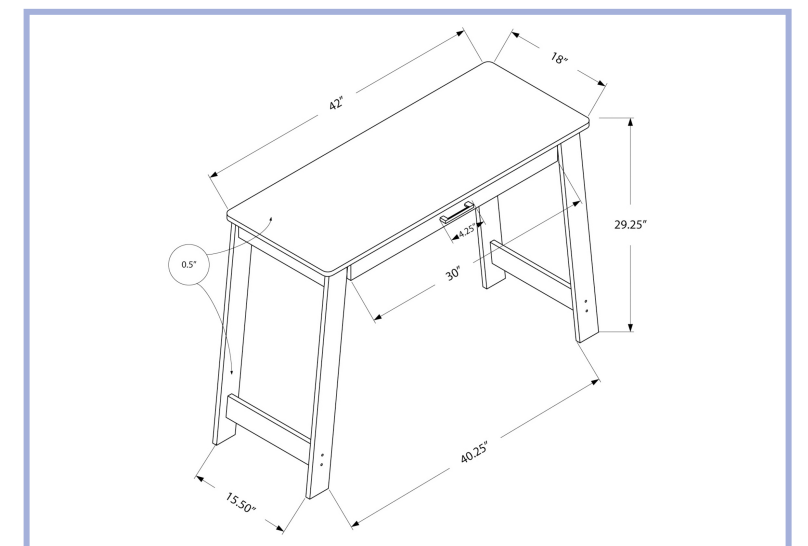

I 7192 - COMPUTER DESK - 42" L / GREY WITH A STORAGE DRAWER

I 7190 - COMPUTER DESK - 42" L / ESPRESSO WITH A STORAGE DRAWER

I 7191 - COMPUTER DESK - 42" L / DARK TAUPE WITH A STORAGE DRAWER

I 7191

YOUTH