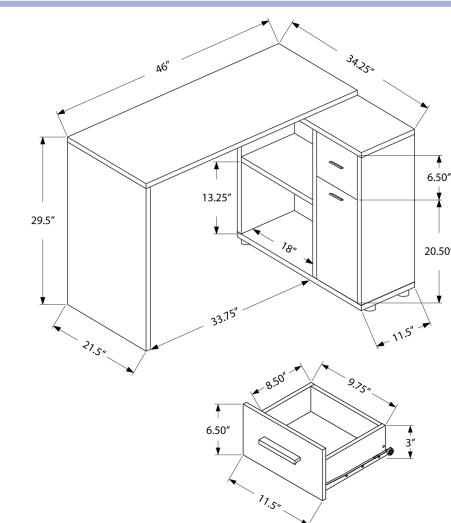

I 7349

YOUTH