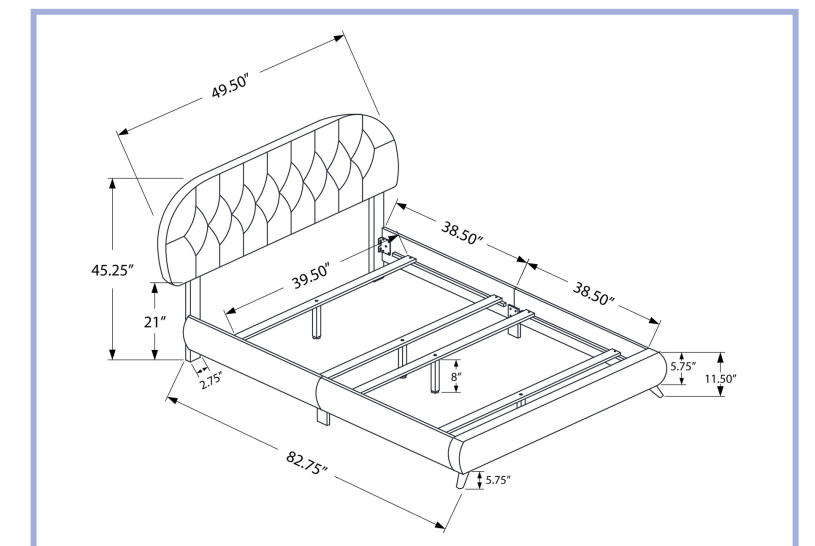

I 5982T

I 5982T - BED - TWIN SIZE / BROWN LEATHER-LOOK WITH WOOD LEGS

YOUTH