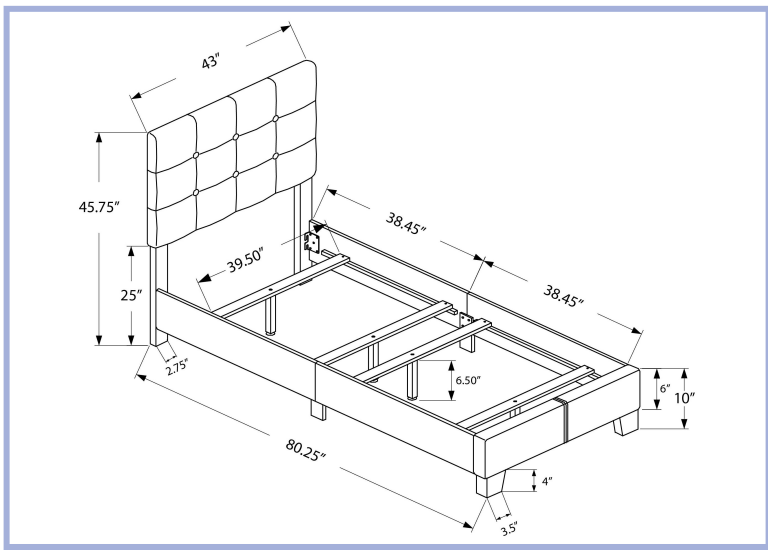

I 5803T - BED - TWIN SIZE / DARK GREY BOUCLE FABRIC
I 5805T - BED - TWIN SIZE / BLACK BOUCLE FABRIC

MONARCH
SPECIALTIES INC.