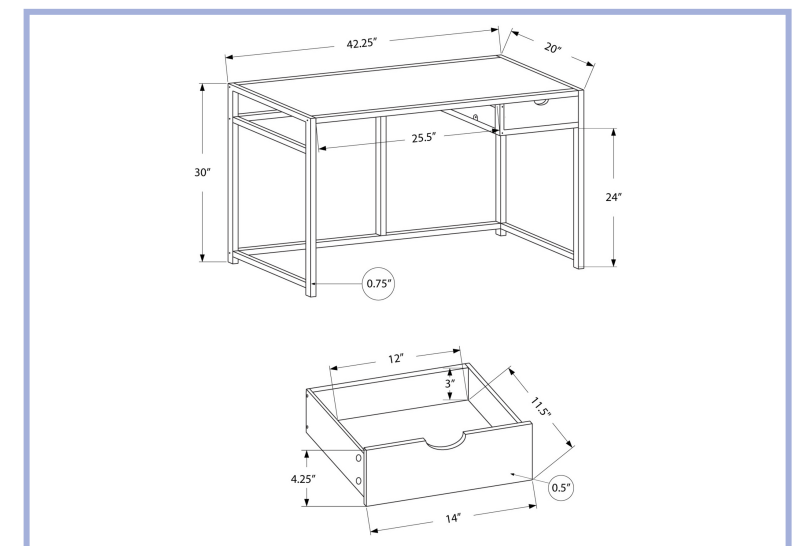

YOUTH

I 7570

- I 7570 - COMPUTER DESK - 42"L / WHITE / WHITE METAL
- I 7222 - COMPUTER DESK - 42"L / WHITE / SILVER METAL
- I 7575 - COMPUTER DESK - 42"L / NATURAL / WHITE METAL

I 7222

I 7575

YOUTH

I 7573

- I 7573 - COMPUTER DESK - 42"L / GREY STONE-LOOK / BLACK METAL
- I 7572 - COMPUTER DESK - 42"L / BLACK MARBLE-LOOK / BLACK METAL
- I 7571 - COMPUTER DESK - 42"L / WHITE MARBLE-LOOK / BLACK METAL