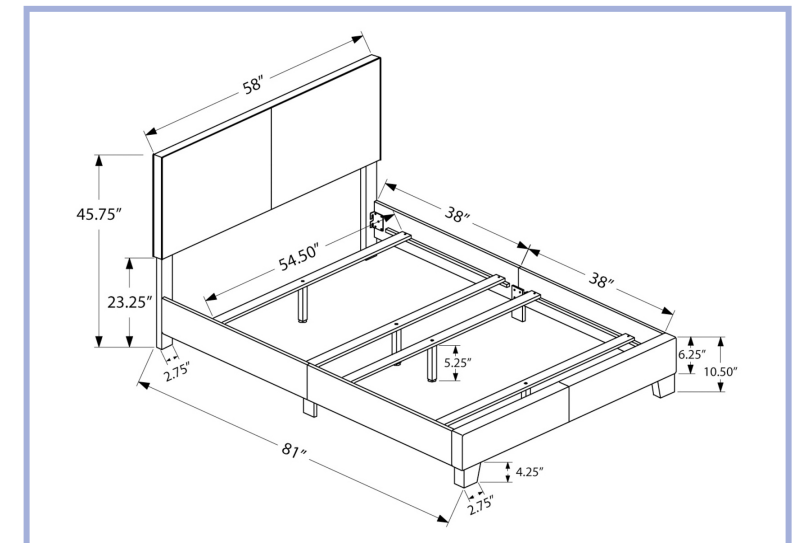

I 5910F

I 5910F - BED - FULL SIZE / DARK BROWN LEATHER-LOOK

YOUTH