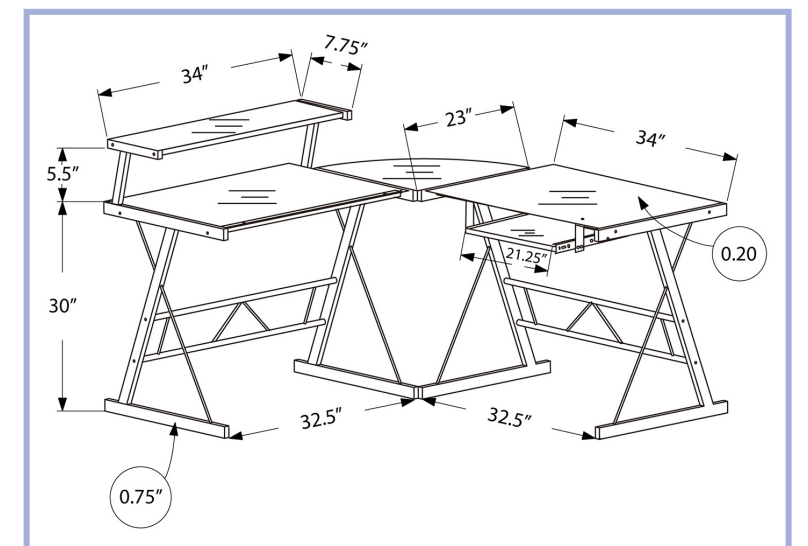

I 7172

I 7172 - COMPUTER DESK - BLACK METAL CORNER WITH TEMPERED GLASS

YOUTH