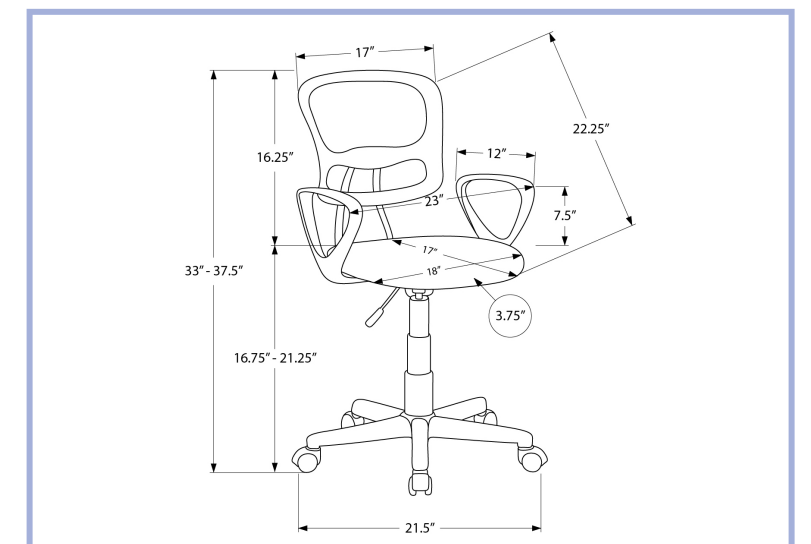

I 7262

YOUTH