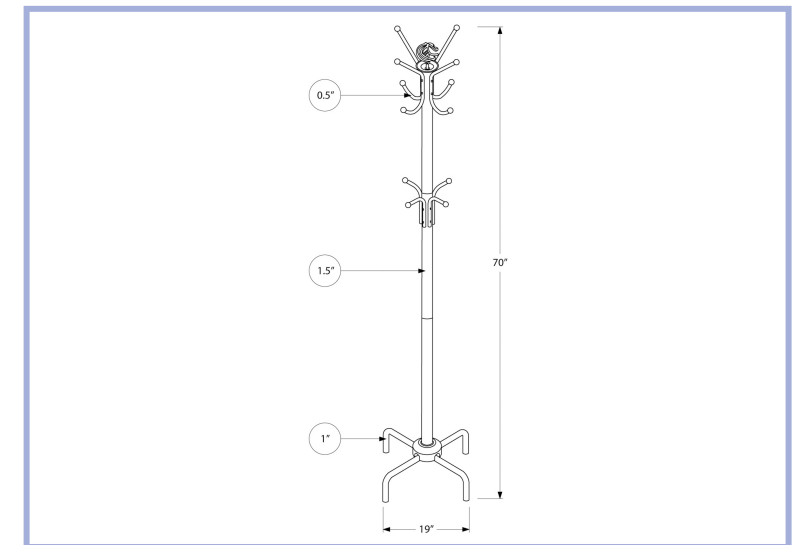

YOUTH

I 2007

I 2007 - COAT RACK - 70"H / SILVER METAL
I 2006 - COAT RACK - 70"H / WHITE METAL

I 2006

YOUTH

I 2019

I 2019 - COAT RACK - 70"H / BLACK METAL
I 2008 - COAT RACK - 70"H / RED METAL

I 2008