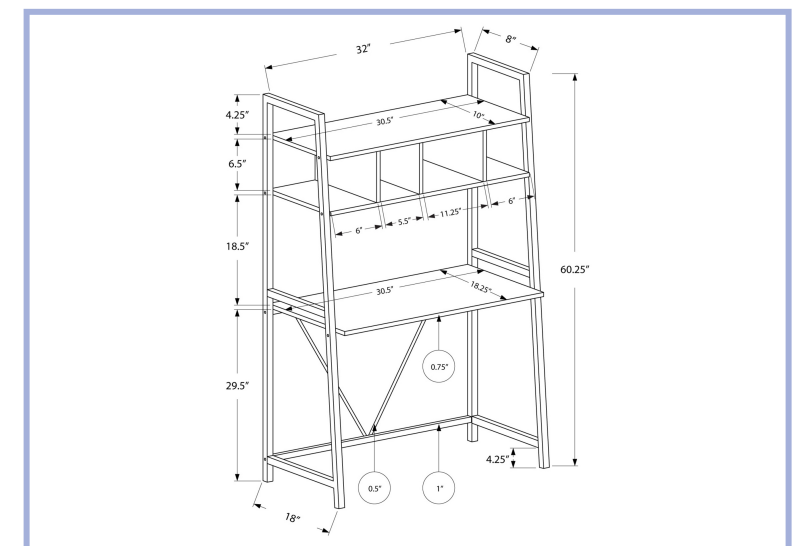

I 7572

I 7571

YOUTH

I 7221

I 7221 - COMPUTER DESK - 42" L / DARK TAUPE / BLACK METAL
I 7574 - COMPUTER DESK - 42" L / BROWN RECLAIMED / BLACK METAL

I 7574

YOUTH

I 7163