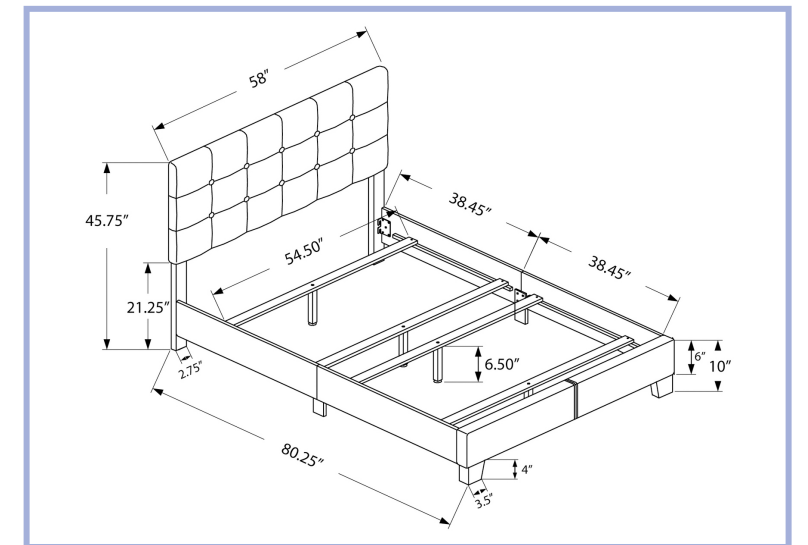

- I 5920F - BED - FULL SIZE / GREY LINEN
- I 5921F - BED - FULL SIZE / BEIGE LINEN
- I 5922F - BED - FULL SIZE / DARK BROWN LEATHER-LOOK

I 5922F

YOUTH