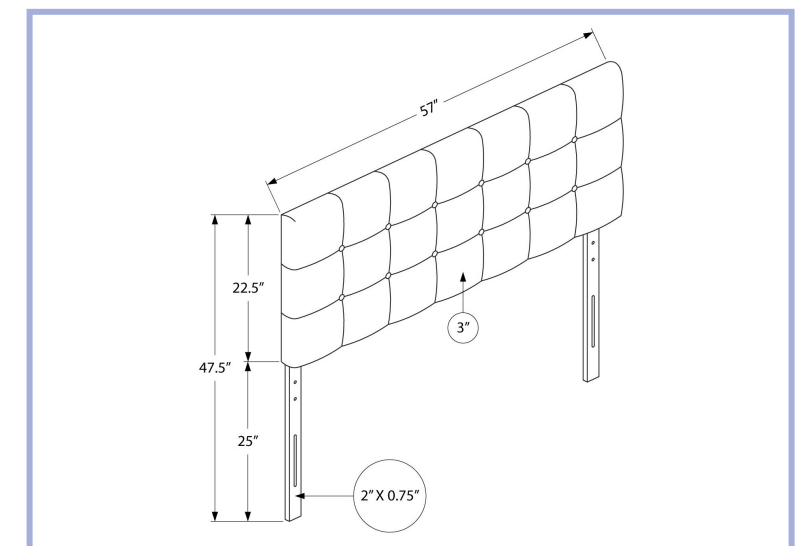

I 6001F

- I 6002F - BED - FULL SIZE / WHITE LEATHER-LOOK HEADBOARD ONLY
- I 6000F - BED - FULL SIZE / BROWN LEATHER-LOOK HEADBOARD ONLY
- I 6001F - BED - FULL SIZE / GREY LEATHER-LOOK HEADBOARD ONLY

YOUTH