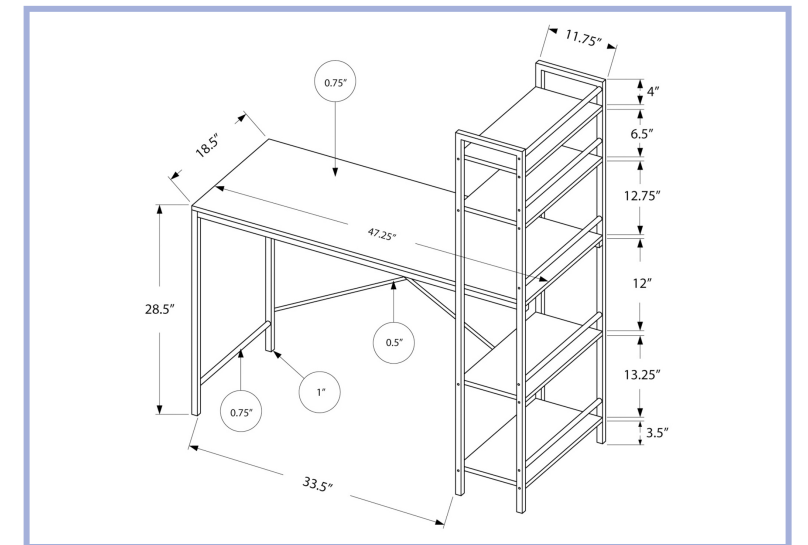

I 7163 - COMPUTER DESK - 32"L / WHITE TOP / WHITE METAL

YOUTH

I 7165

I 7165 - COMPUTER DESK - 48" L / WHITE TOP / WHITE METAL
I 7166 - COMPUTER DESK - 48" L / ESPRESSO TOP / SILVER METAL

I 7166

I 7346

I 7346 - COMPUTER DESK - 46" L / INDUSTRIAL GREY / STORAGE CABINET
I 7348 - COMPUTER DESK - 46" L / DARK WALNUT / STORAGE CABINET