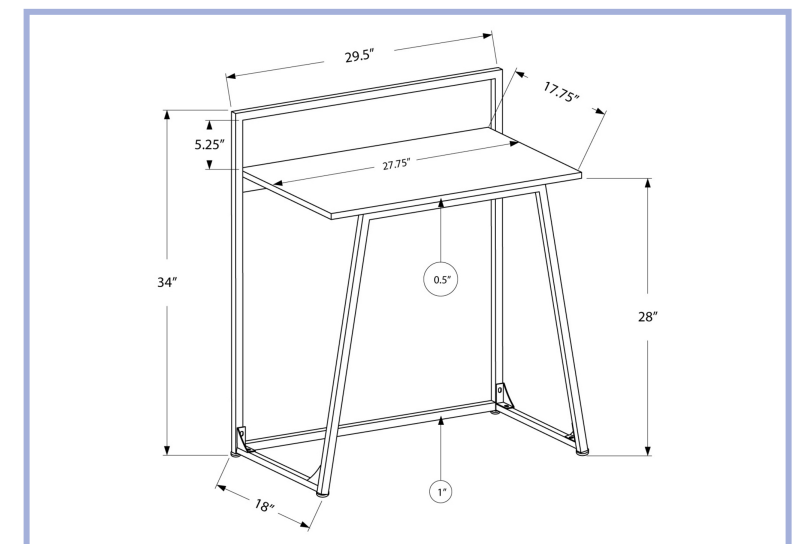

I 7465

YOUTH

I 7336

I 7336 - OFFICE CHAIR - BLACK JUVENILE / BLACK BASE ON CASTORS
I 7338 - OFFICE CHAIR - WHITE JUVENILE / BLACK BASE ON CASTORS

I 7338

YOUTH

- I 7111 - COMPUTER DESK - 30"L / JUVENILE BLACK / BLACK METAL
- I 7110 - COMPUTER DESK - 30"L / JUVENILE WHITE / WHITE METAL
- I 7119 - COMPUTER DESK - 30"L / JUVENILE NATURAL / WHITE METAL